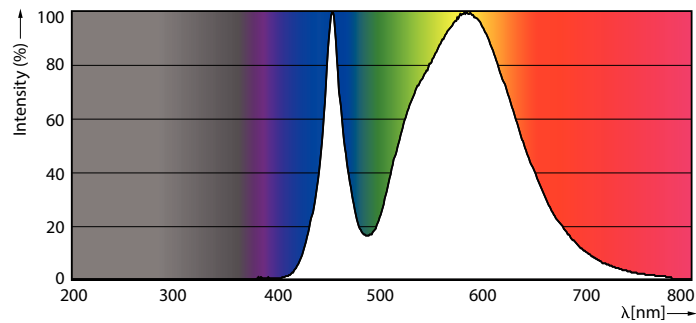

TrueForce LED Public (Road – SON)

Energy consumption kWh/1,000 hours	75 kWh
Product Data	
Full product code	871869963910500
Order product name	TrueForce LED Road 120-68W E40 740
EAN/UPC – product	8718699639105
Order code	929002007702

Numerator – quantity per pack	1
SAP numerator – packs per outer box	6
Material no. (12 NC)	929002007702
Net Weight (Piece)	0.432 kg

Dimensional drawing

Product	D	C
TrueForce LED Road 120-68W E40 740	71 mm	262 mm

Photometric data

LEDTrueForce SON-T 12klm E40 740