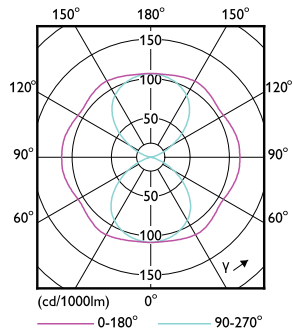

LEDTrueForce SON-T E40 68W

Page 11

LEDTrueForce SON-T 12klm E40 740