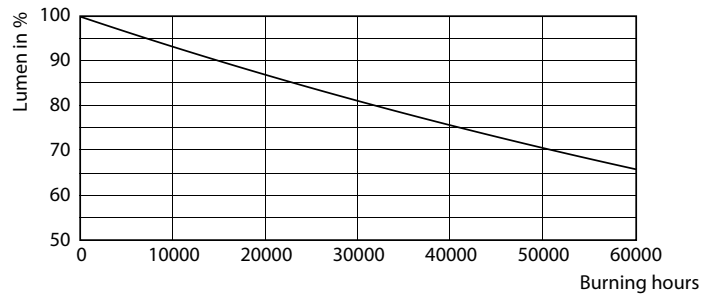

Product data

General Information		Power (Rated) (Nom)	
Cap base	E40 [E40]		68 W
EU RoHS compliant	Yes	Lamp current (nom.)	1650 mA
Nominal lifetime (nom.)	50000 h	Starting time (nom.)	0.5 s
Switching cycle	50,000X	Warm-up time to 60% light (nom.)	0.5 s
Technical type	68-150W	Power factor (nom.)	0.9
		Voltage (Nom)	80-90 V
Light Technical		Temperature	
Colour Code	740 [CCT of 4,000 K]	T-Case maximum (nom.)	103 °C
Lamp Luminous Flux 25°C EL (Nom)	12000 lm		
Colour Designation	Cool White (CW)	Controls and Dimming	
Colour Temperature, horizontal (Nom)	4000 K	Dimmable	No
Lamp Luminous Efficacy EM (Nom)	176.00 lm/W	Mechanical and Housing	
Colour consistency	<6	Lamp Finish	Clear
Colour Rendering Index,horiz (Nom)	70	Approval and Application	
LLMF at end of nominal lifetime (nom.)	70 %	Energy efficiency label (EEL)	A++
Operating and Electrical			
Input frequency	50 Hz		

Photometric data

LEDTrueForce SON-T 12klm E40 740

LEDTrueForce SON-T E40 68W

Page 11

LEDTrueForce SON-T 12klm E40 740

TrueForce LED Public (Road – SON)

Lifetime

LEDTrueForce SON-T E40