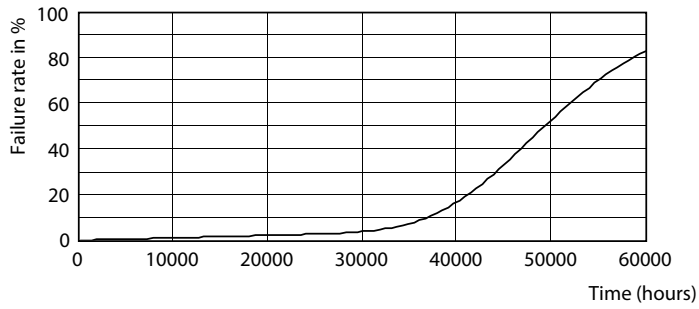

Product data

General Information		Power (Rated) (Nom)	
Cap base	E40 [E40]		68 W
EU RoHS compliant	Yes	Lamp current (nom.)	1650 mA
Nominal lifetime (nom.)	50000 h	Starting time (nom.)	0.5 s
Switching cycle	50,000X	Warm-up time to 60% light (nom.)	0.5 s
Technical type	68-150W	Power factor (nom.)	0.9
		Voltage (Nom)	80-90 V
Light Technical		Temperature	
Colour Code	740 [CCT of 4,000 K]	T-Case maximum (nom.)	103 °C
Lamp Luminous Flux 25°C EL (Nom)	12000 lm		
Colour Designation	Cool White (CW)	Controls and Dimming	
Colour Temperature, horizontal (Nom)	4000 K	Dimmable	No
Lamp Luminous Efficacy EM (Nom)	176.00 lm/W	Mechanical and Housing	
Colour consistency	<6	Lamp Finish	Clear
Colour Rendering Index,horiz (Nom)	70	Approval and Application	
LLMF at end of nominal lifetime (nom.)	70 %	Energy efficiency label (EEL)	A++
Operating and Electrical			
Input frequency	50 Hz		

Photometric data

LEDTrueForce SON-T 12klm E40 740

LEDTrueForce SON-T E40 68W

Page 11

LEDTrueForce SON-T 12klm E40 740

TrueForce LED Public (Road – SON)

Lifetime

LEDTrueForce SON-T E40