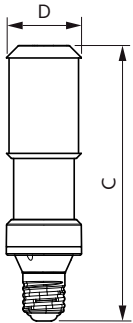

Product data

General Information		Power (Rated) (Nom)	
Cap base	E40 [E40]		68 W
EU RoHS compliant	Yes	Lamp current (nom.)	1650 mA
Nominal lifetime (nom.)	50000 h	Starting time (nom.)	0.5 s
Switching cycle	50,000X	Warm-up time to 60% light (nom.)	0.5 s
Technical type	68-150W	Power factor (nom.)	0.9
		Voltage (Nom)	80-90 V
Light Technical		Temperature	
Colour Code	740 [CCT of 4,000 K]	T-Case maximum (nom.)	103 °C
Lamp Luminous Flux 25°C EL (Nom)	12000 lm		
Colour Designation	Cool White (CW)	Controls and Dimming	
Colour Temperature, horizontal (Nom)	4000 K	Dimmable	No
Lamp Luminous Efficacy EM (Nom)	176.00 lm/W	Mechanical and Housing	
Colour consistency	<6	Lamp Finish	Clear
Colour Rendering Index,horiz (Nom)	70	Approval and Application	
LLMF at end of nominal lifetime (nom.)	70 %	Energy efficiency label (EEL)	A++
Operating and Electrical			
Input frequency	50 Hz		

TrueForce LED Public (Road – SON)

Energy consumption kWh/1,000 hours	75 kWh
Product Data	
Full product code	871869963910500
Order product name	TrueForce LED Road 120-68W E40 740
EAN/UPC – product	8718699639105
Order code	929002007702

Numerator – quantity per pack	1
SAP numerator – packs per outer box	6
Material no. (12 NC)	929002007702
Net Weight (Piece)	0.432 kg

Dimensional drawing

TForce LED SON-T ND 12klm E40 740 CL

Product	D	C
TrueForce LED Road 120-68W E40 740	71 mm	262 mm