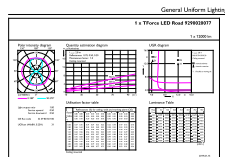

Page 11

LEDTrueForce SON-T 12klm E40 740