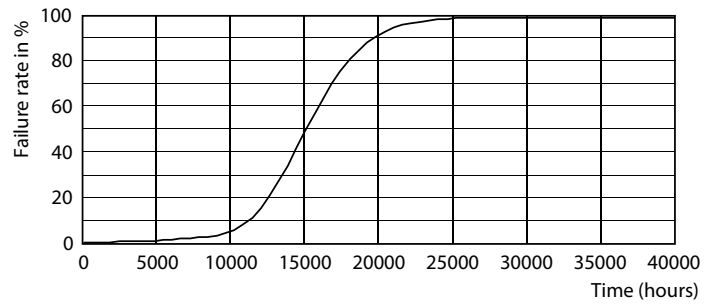

LEDtube PLC 7.5W G24D 830 2P 24D ND