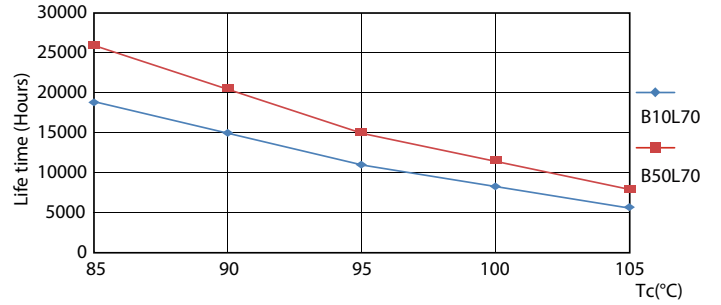

LEDtube PLC 7.5W G24D 830 2P 24D ND

CorePro LED PLC 2P

Lifetime