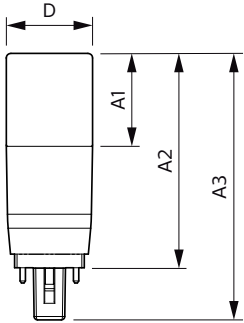

Product data

General Information		Voltage (Nom)	
Cap base	G24D [G24d]	220–240 V	
EU RoHS compliant	Yes	Temperature	
Nominal lifetime (nom.)	15000 h	T-ambient (max.)	45 °C
Switching cycle	50,000X	T-ambient (min.)	-20 °C
		T storage (max.)	65 °C
		T storage (min.)	-40 °C
		T-Case maximum (nom.)	80 °C
Light Technical		Controls and Dimming	
Colour Code	830 [CCT of 3,000 K]	Dimmable	No
Technical Beam Angle (Nom)	240 °	Mechanical and Housing	
Lamp Luminous Flux 25°C EL (Nom)	750 lm	Product length	100 mm
Colour Designation	White (WH)	Approval and Application	
Colour Temperature, horizontal (Nom)	3000 K	Energy efficiency label (EEL)	A+
Lamp Luminous Efficacy EM (Nom)	100.00 lm/W	Energy-saving product	Yes
Colour consistency	<6	Approval marks	CE marking RoHS compliance KEMA Keur certificate
Colour Rendering Index,horiz (Nom)	80	Energy consumption kWh/1,000 hours	8 kWh
LLMF at end of nominal lifetime (nom.)	70 %		
Operating and Electrical			
Input frequency	50 to 60 Hz		
Power (Rated) (Nom)	7.5 W		
Starting time (nom.)	0.5 s		
Warm-up time to 60% light (nom.)	0.5 s		
Power factor (nom.)	0.5		

CorePro LED PLC 2P

Product Data

Full product code	871869681016300
Order product name	LED PLC 7.5W 830 2P G24d
EAN/UPC – product	8718696810163
Order code	929001878908
Numerator – quantity per pack	1

SAP numerator – packs per outer box	10
Material no. (12 NC)	929001878908
Net Weight (Piece)	0.030 kg

Dimensional drawing

PLED PLC 7.5-13W 750lm 3000K G24d

Product	D	A1	A2	A3
LED PLC 7.5W 830 2P G24d	37.2 mm	40 mm	92.5 mm	115 mm

Photometric data

TLED 230V 10.5W-36W 1000lm /830 160D T8ND

LEDtube PLC 7.5W G24D 830 2P 24D ND