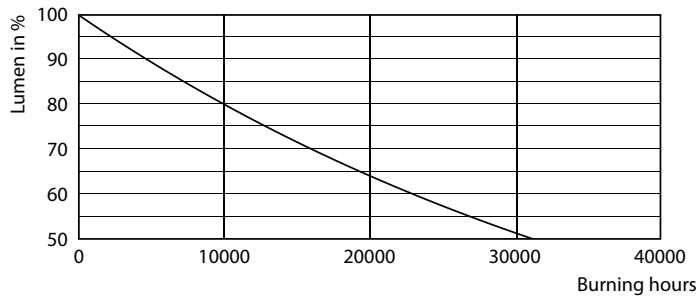

LEDtube PLC 7.5W G24D 830 2P 24D ND