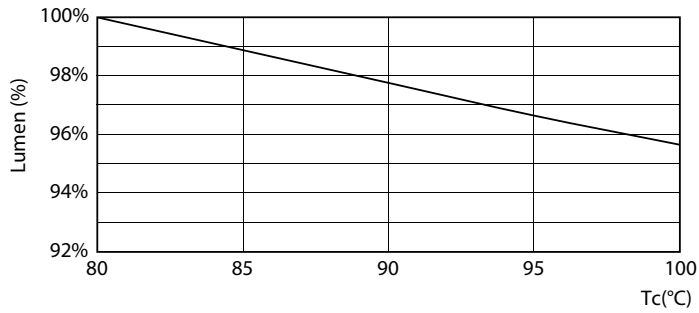

LEDtube PLC 7.5W G24D 830 2P 24D ND