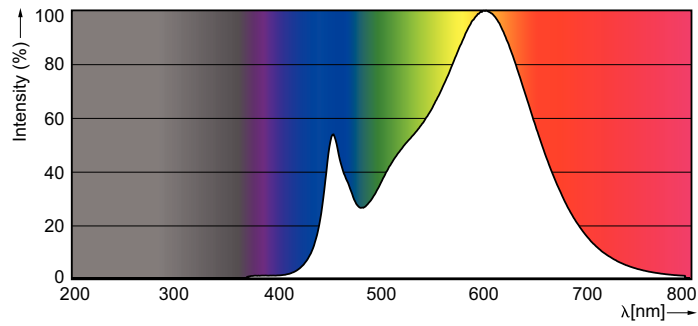

Photometric data

TLED 230V 10.5W-36W 1000lm /830 160D T8ND