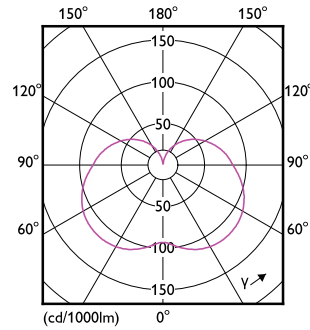

Product data

General Information		Voltage (Nom)	
Cap base	G24D [G24d]	220–240 V	
EU RoHS compliant	Yes	Temperature	
Nominal lifetime (nom.)	15000 h	T-ambient (max.)	45 °C
Switching cycle	50,000X	T-ambient (min.)	-20 °C
		T storage (max.)	65 °C
		T storage (min.)	-40 °C
		T-Case maximum (nom.)	80 °C
Light Technical		Controls and Dimming	
Colour Code	830 [CCT of 3,000 K]	Dimmable	No
Technical Beam Angle (Nom)	240 °	Mechanical and Housing	
Lamp Luminous Flux 25°C EL (Nom)	750 lm	Product length	100 mm
Colour Designation	White (WH)	Approval and Application	
Colour Temperature, horizontal (Nom)	3000 K	Energy efficiency label (EEL)	A+
Lamp Luminous Efficacy EM (Nom)	100.00 lm/W	Energy-saving product	Yes
Colour consistency	<6	Approval marks	CE marking RoHS compliance KEMA Keur certificate
Colour Rendering Index,horiz (Nom)	80	Energy consumption kWh/1,000 hours	8 kWh
LLMF at end of nominal lifetime (nom.)	70 %		
Operating and Electrical			
Input frequency	50 to 60 Hz		
Power (Rated) (Nom)	7.5 W		
Starting time (nom.)	0.5 s		
Warm-up time to 60% light (nom.)	0.5 s		
Power factor (nom.)	0.5		

Dimensional drawing

PLED PLC 7.5-13W 750lm 3000K G24d

Product	D	A1	A2	A3
LED PLC 7.5W 830 2P G24d	37.2 mm	40 mm	92.5 mm	115 mm

Photometric data

TLED 230V 10.5W-36W 1000lm /830 160D T8ND

LEDtube PLC 7.5W G24D 830 2P 24D ND