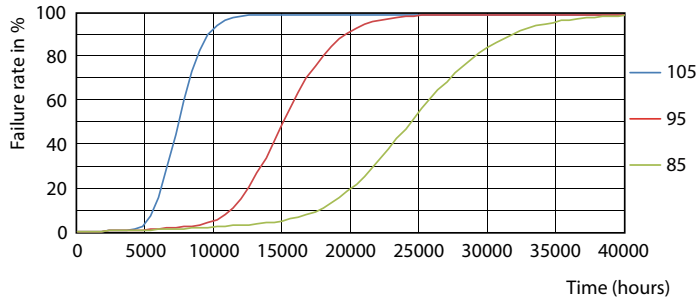

CorePro LED PLC 2P

Lifetime

LEDtube PLC 7.5W G24D 830 2P 24D ND