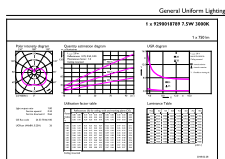

Product data

General Information		Voltage (Nom)	
Cap base	G24D [G24d]	220–240 V	
EU RoHS compliant	Yes	Temperature	
Nominal lifetime (nom.)	15000 h	T-ambient (max.)	45 °C
Switching cycle	50,000X	T-ambient (min.)	-20 °C
		T storage (max.)	65 °C
		T storage (min.)	-40 °C
		T-Case maximum (nom.)	80 °C
Light Technical		Controls and Dimming	
Colour Code	830 [CCT of 3,000 K]	Dimmable	No
Technical Beam Angle (Nom)	240 °	Mechanical and Housing	
Lamp Luminous Flux 25°C EL (Nom)	750 lm	Product length	100 mm
Colour Designation	White (WH)	Approval and Application	
Colour Temperature, horizontal (Nom)	3000 K	Energy efficiency label (EEL)	A+
Lamp Luminous Efficacy EM (Nom)	100.00 lm/W	Energy-saving product	Yes
Colour consistency	<6	Approval marks	CE marking RoHS compliance KEMA Keur certificate
Colour Rendering Index,horiz (Nom)	80	Energy consumption kWh/1,000 hours	8 kWh
LLMF at end of nominal lifetime (nom.)	70 %		
Operating and Electrical			
Input frequency	50 to 60 Hz		
Power (Rated) (Nom)	7.5 W		
Starting time (nom.)	0.5 s		
Warm-up time to 60% light (nom.)	0.5 s		
Power factor (nom.)	0.5		

Dimensional drawing

PLED PLC 7.5-13W 750lm 3000K G24d

Product	D	A1	A2	A3
LED PLC 7.5W 830 2P G24d	37.2 mm	40 mm	92.5 mm	115 mm

Photometric data

TLED 230V 10.5W-36W 1000lm /830 160D T8ND

LEDtube PLC 7.5W G24D 830 2P 24D ND