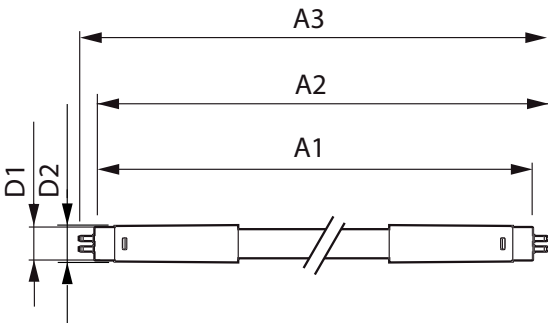

Essential LEDtube

Energy consumption kWh/1,000 hours 16 kWh

Product Data

Full product code	871869673206900
Order product name	CorePro LEDtube 1200mm 16W865 G5 I APR
EAN/UPC – product	8718696732069
Order code	929001381108

SAP numerator – quantity per pack 1

SAP numerator – packs per outer box 20

Material no. (12 NC) 929001381108

SAP net weight (piece) 0.162 kg

Dimensional drawing

TLED 1200mm 100-240V 16-28W 6500K

Product	D1	D2	A1	A2	A3
CorePro LEDtube 1200mm 16W865 G5 I APR	15.8 mm	19 mm	1149 mm	1156.1 mm	1163.2 mm

Photometric data