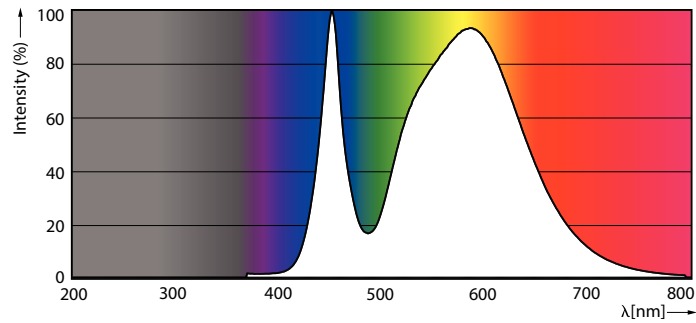

Product data

General Information		Voltage (Nom)	
Cap base	G13 [Medium Bi-Pin Fluorescent]	220-240 V	
EU RoHS compliant	Yes	Temperature	
Nominal lifetime (nom.)	15000 h	T-ambient (max.)	45 °C
Switching cycle	50,000X	T-ambient (min.)	-20 °C
Light Technical		T storage (max.)	65 °C
Colour Code	740 [CCT of 4,000 K]	T storage (min.)	-40 °C
Technical Beam Angle (Nom)	240 °	T-Case maximum (nom.)	65 °C
Lamp Luminous Flux 25°C EL (Nom)	2100 lm	Controls and Dimming	
Colour Designation	Cool White (CW)	Dimmable	No
Colour Temperature, horizontal (Nom)	4000 K	Mechanical and Housing	
Lamp Luminous Efficacy EM (Nom)	105.00 lm/W	Product length	1200 mm
Colour consistency	<7	Approval and Application	
Colour Rendering Index, horiz (Nom)	70	Energy efficiency label (EEL)	A+
LLMF at end of nominal lifetime (nom.)	70 %	Energy-saving product	Yes
Operating and Electrical		Approval marks	RoHS compliance KEMA Keur certificate
Input frequency	50 to 60 Hz	Energy consumption kWh/1,000 hours	20 kWh
Power (Rated) (Nom)	20 W	Product Data	
Starting time (nom.)	0.5 s	Full product code	871869667434500
Warm-up time to 60% light (nom.)	0.5 s		
Power factor (nom.)	0.5		

Dimensional drawing

TLED Ecofit APR HO 1200mm 4ft T8 220-240

Product	D1	D2	A1	A2	A3
LEDtube HO 1200mm 20W 740 T8 AP I G	25.7 mm	28 mm	1198 mm	1205 mm	1212 mm

Photometric data

LEDtube HO 20W G13 740 T8 AP I G