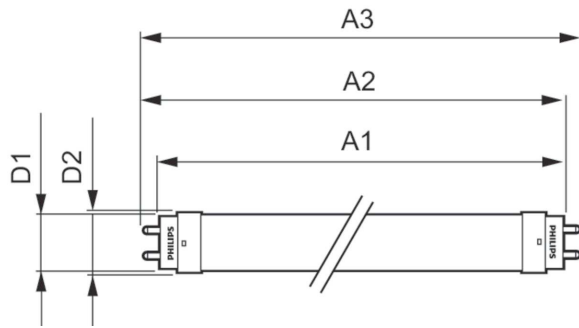

Product data

General Information		Voltage (Nom)	
Cap base	G13 [Medium Bi-Pin Fluorescent]	220-240 V	
EU RoHS compliant	Yes	Temperature	
Nominal lifetime (nom.)	15000 h	T-ambient (max.)	45 °C
Switching cycle	50,000X	T-ambient (min.)	-20 °C
Light Technical		T storage (max.)	65 °C
Colour Code	740 [CCT of 4,000 K]	T storage (min.)	-40 °C
Technical Beam Angle (Nom)	240 °	T-Case maximum (nom.)	65 °C
Lamp Luminous Flux 25°C EL (Nom)	2100 lm	Controls and Dimming	
Colour Designation	Cool White (CW)	Dimmable	No
Colour Temperature, horizontal (Nom)	4000 K	Mechanical and Housing	
Lamp Luminous Efficacy EM (Nom)	105.00 lm/W	Product length	1200 mm
Colour consistency	<7	Approval and Application	
Colour Rendering Index, horiz (Nom)	70	Energy efficiency label (EEL)	A+
LLMF at end of nominal lifetime (nom.)	70 %	Energy-saving product	Yes
Operating and Electrical		Approval marks	RoHS compliance KEMA Keur certificate
Input frequency	50 to 60 Hz	Energy consumption kWh/1,000 hours	20 kWh
Power (Rated) (Nom)	20 W	Product Data	
Starting time (nom.)	0.5 s	Full product code	871869667434500
Warm-up time to 60% light (nom.)	0.5 s		
Power factor (nom.)	0.5		

Essential LEDtube

Order product name	LEDtube HO 1200mm 20W 740 T8 AP I G
EAN/UPC – product	8718696674345
Order code	929001277208
Numerator – quantity per pack	1
SAP numerator – packs per outer box	10

Material no. (12 NC)	929001277208
Net Weight (Piece)	0.215 kg

Dimensional drawing

TLED Ecofit APR HO 1200mm 4ft T8 220-240

Product	D1	D2	A1	A2	A3
LEDtube HO 1200mm 20W 740 T8 AP I G	25.7 mm	28 mm	1198 mm	1205 mm	1212 mm

Photometric data

LEDtube HO 20W G13 740 T8 AP I G