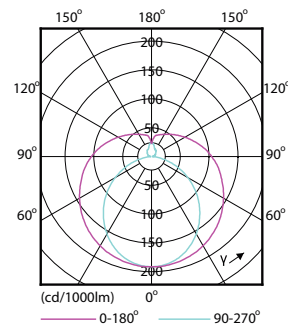

Product data

General Information		Voltage (Nom)	
Cap base	G13 [Medium Bi-Pin Fluorescent]	220-240 V	
EU RoHS compliant	Yes	Temperature	
Nominal lifetime (nom.)	15000 h	T-ambient (max.)	45 °C
Switching cycle	50,000X	T-ambient (min.)	-20 °C
Light Technical		T storage (max.)	65 °C
Colour Code	740 [CCT of 4,000 K]	T storage (min.)	-40 °C
Technical Beam Angle (Nom)	240 °	T-Case maximum (nom.)	65 °C
Lamp Luminous Flux 25°C EL (Nom)	2100 lm	Controls and Dimming	
Colour Designation	Cool White (CW)	Dimmable	No
Colour Temperature, horizontal (Nom)	4000 K	Mechanical and Housing	
Lamp Luminous Efficacy EM (Nom)	105.00 lm/W	Product length	1200 mm
Colour consistency	<7	Approval and Application	
Colour Rendering Index, horiz (Nom)	70	Energy efficiency label (EEL)	A+
LLMF at end of nominal lifetime (nom.)	70 %	Energy-saving product	Yes
Operating and Electrical		Approval marks	RoHS compliance KEMA Keur certificate
Input frequency	50 to 60 Hz	Energy consumption kWh/1,000 hours	20 kWh
Power (Rated) (Nom)	20 W	Product Data	
Starting time (nom.)	0.5 s	Full product code	871869667434500
Warm-up time to 60% light (nom.)	0.5 s		
Power factor (nom.)	0.5		

Dimensional drawing

TLED Ecofit APR HO 1200mm 4ft T8 220-240

Product	D1	D2	A1	A2	A3
LEDtube HO 1200mm 20W 740 T8 AP I G	25.7 mm	28 mm	1198 mm	1205 mm	1212 mm

Photometric data

LEDtube HO 20W G13 740 T8 AP I G