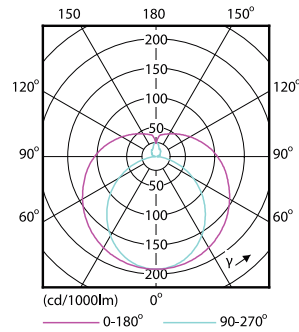

Product data

General Information		Voltage (Nom)	
Cap base	G13 [Medium Bi-Pin Fluorescent]	220-240 V	
EU RoHS compliant	Yes	Temperature	
Nominal lifetime (nom.)	15000 h	T-ambient (max.)	45 °C
Switching cycle	50,000X	T-ambient (min.)	-20 °C
Light Technical		T storage (max.)	65 °C
Colour Code	765 [CCT of 6,500 K]	T storage (min.)	-40 °C
Technical Beam Angle (Nom)	240 °	T-Case maximum (nom.)	60 °C
Lamp Luminous Flux 25°C EL (Nom)	1600 lm	Controls and Dimming	
Colour Designation	Cool Daylight	Dimmable	No
Colour Temperature, horizontal (Nom)	6500 K	Mechanical and Housing	
Lamp Luminous Efficacy EM (Nom)	100.00 lm/W	Product length	1200 mm
Colour consistency	<7	Approval and Application	
Colour Rendering Index, horiz (Nom)	73	Energy efficiency label (EEL)	A+
LLMF at end of nominal lifetime (nom.)	70 %	Energy-saving product	Yes
Operating and Electrical		Suitable for accent lighting	No
Input frequency	50 to 60 Hz	Approval marks	RoHS compliance KEMA Keur certificate
Power (Rated) (Nom)	16 W	Energy consumption kWh/1,000 hours	16 kWh
Starting time (nom.)	0.5 s		
Warm-up time to 60% light (nom.)	0.5 s		
Power factor (nom.)	0.5		

Numerator – packs per outer box	20
SAP material	929001184638
SAP net weight (piece)	0.222 kg

Dimensional drawing

A3

Product	D1	D2	A1	A2	A3	C	D
LEDtube 1200mm	25.68	28 mm	1198	1205	1212	1212	27.8
16W 765 T8 AP I G	mm		mm	mm	mm	mm	mm

TLED 1200mm 4ft T8 16W-36W 6500K G13 ND

Photometric data

LEDtube 1200mm 16W 765 T8 CN I G

LEDtube 1200mm 16W 740 T8 CN I G

LEDtube 1200mm 16W G13 T8 765 1600lm AP C G

Essential LEDtube

Lifetime

LEDtube 16W G13 740 T8 AP I G