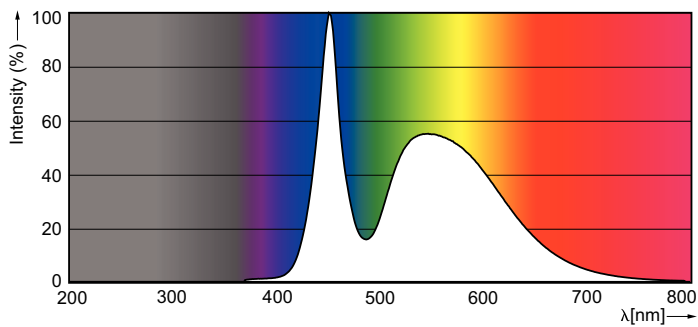

LEDtube 1200mm 16W 765 T8 CN I G

LEDtube 1200mm 16W 740 T8 CN I G

LEDtube 1200mm 16W G13 T8 765 1600lm AP C G