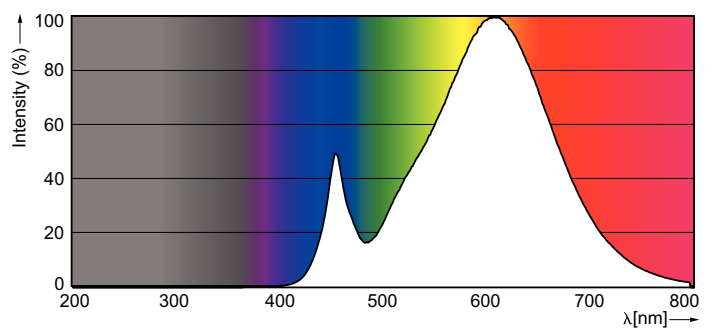

Product data

General Information	
Cap base	E14 [E14]
EU RoHS compliant	Yes
Nominal lifetime (nom.)	25000 h
Switching cycle	50,000X
Technical type	4-25W
Light Technical	
Colour Code	822-827 [tunable warm white]
Lamp Luminous Flux 25°C EL (Nom)	250 lm
Colour Designation	Warm white (WW)
Colour Temperature, horizontal (Nom)	- K
Lamp Luminous Efficacy EM (Nom)	65 lm/W

Colour consistency	<6
Colour Rendering Index,horiz (Nom)	80
LLMF at end of nominal lifetime (nom.)	70 %
Operating and Electrical	
Input frequency	50 to 60 Hz
Power (Rated) (Nom)	4 W
Lamp current (nom.)	25 mA
Wattage equivalent	25 W
Starting time (nom.)	0.5 s
Warm-up time to 60% light (nom.)	instant full light
Power factor (nom.)	0.7

Dimensional drawing

LED DT 4-25W E14 P48 CL

Product	D	C
MASTER LEDlustre DT 4-25W E14 P48 CL	48 mm	95 mm

Photometric data

SDLD_LEDLSR_0023-Light distribution diagram

MASTER LEDcandle DiamondSpark