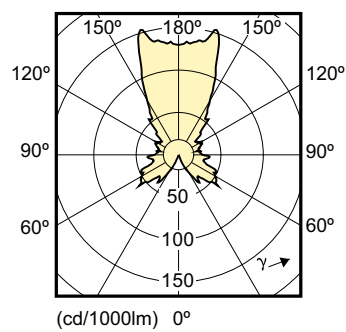

Product data

General Information	
Cap base	E14 [E14]
EU RoHS compliant	Yes
Nominal lifetime (nom.)	25000 h
Switching cycle	50,000X
Technical type	4-25W
Light Technical	
Colour Code	822-827 [tunable warm white]
Lamp Luminous Flux 25°C EL (Nom)	250 lm
Colour Designation	Warm white (WW)
Colour Temperature, horizontal (Nom)	- K
Lamp Luminous Efficacy EM (Nom)	65 lm/W

Dimensional drawing

LED DT 4-25W E14 P48 CL

Product	D	C
MASTER LEDlustre DT 4-25W E14 P48 CL	48 mm	95 mm

Photometric data

SDLD_LEDLSR_0023-Light distribution diagram

MASTER LEDcandle DiamondSpark