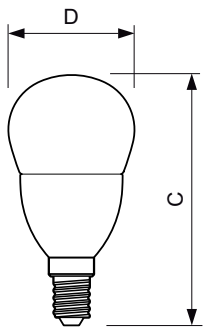

Product data

General Information	
Cap base	E14 [E14]
EU RoHS compliant	Yes
Nominal lifetime (nom.)	25000 h
Switching cycle	50,000X
Technical type	4-25W
Light Technical	
Colour Code	822-827 [tunable warm white]
Lamp Luminous Flux 25°C EL (Nom)	250 lm
Colour Designation	Warm white (WW)
Colour Temperature, horizontal (Nom)	- K
Lamp Luminous Efficacy EM (Nom)	65 lm/W

Dimensional drawing

LED DT 4-25W E14 P48 CL

Product	D	C
MASTER LEDlustre DT 4-25W E14 P48 CL	48 mm	95 mm

Photometric data

SDLD_LEDLSR_0023-Light distribution diagram

MASTER LEDcandle DiamondSpark