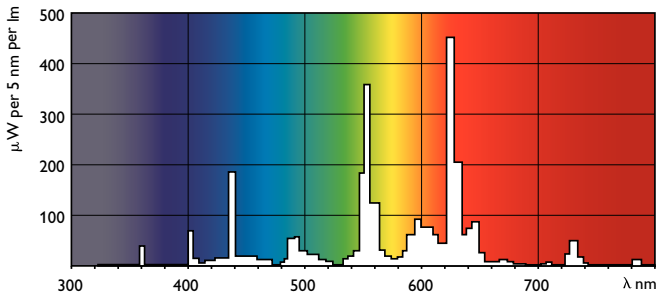

Photometric data

LDPO_TL5ESS8_ESS_830-Spectral power distribution Colour