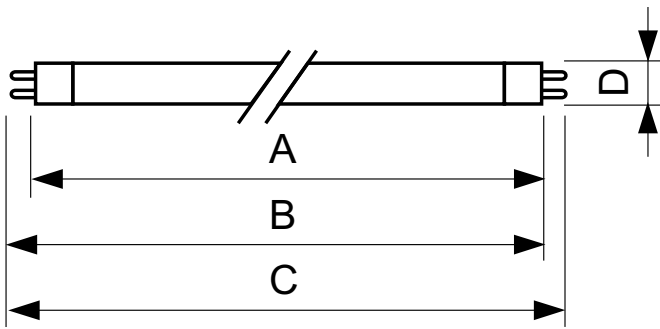

## Product Data

Full product code	871150057043755
-------------------	-----------------

Order product name	TL5 Essential 28W/830 1SL/40
EAN/UPC – product	8711500570437
Order code	927926783058
Numerator – quantity per pack	1
Numerator – packs per outer box	40
SAP material	927926783058
SAP net weight (piece)	88.500 g

## Dimensional drawing

TL5 ESS 28W/830

Product	D (max)	A (max)	B (max)	B (min)	C (max)
TL5 Essential 28W/830 1SL/40	17.0 mm	1149.0 mm	1156.1 mm	1153.7 mm	1163.2 mm