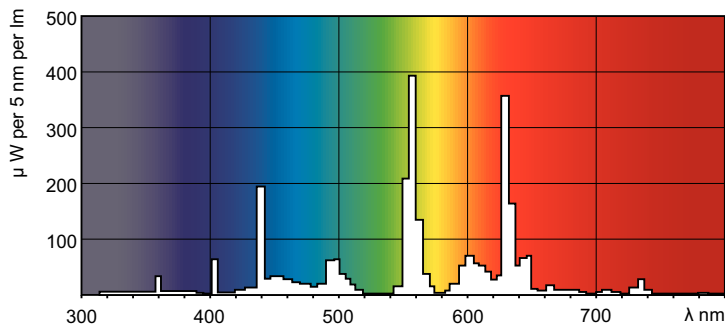

Warnings and Safety

- 20,000 hours lifetime (50% survival point, 3 hour cycle) with preheat ballast which is ENEC compliant. Lifetime performance may differ on non-ENEC compliant ballasts.

Product data

General Information		Colour Rendering Index,horiz (Max)	
Cap base	G5 [G5]	Colour Rendering Index,horiz (Min)	85
Life to 50% failures preheat (nom.)	20000 h	Colour Rendering Index,horiz (Nom)	80
LSF preheat 2,000 hours rated	98 %	LLMF 2000 h Rated	82
LSF preheat 4,000 hours rated	97 %	LLMF 4000 h Rated	94 %
LSF preheat 6,000 hours rated	95 %	LLMF 6000 h Rated	92 %
LSF preheat 8,000 hours rated	93 %	LLMF 8000 h Rated	91 %
LSF preheat 16,000 hours rated	70 %	LLMF 12000 h Rated	90 %
LSF preheat 20,000 hours rated	50 %	LLMF 16000 h Rated	88 %
		LLMF 20000 h Rated	87 %
			86 %
Light Technical		Operating and Electrical	
Colour Code	840 [CCT of 4,000 K]	Power (Rated) (Nom)	20.8 W
Lamp Luminous Flux 25°C EL (Nom)	2100 lm	Lamp current (nom.)	0.170 A
Lamp Luminous Flux (Nom)	1950 lm		
Colour Designation	Cool White (CW)	Temperature	
Luminous Efficacy (@ Max Lumen, Rated) (Nom)	101 lm/W	Design temperature (nom.)	30 °C
Colour Temperature, horizontal (Nom)	4000 K		
Lamp Luminous Efficacy EM (Nom)	94 lm/W		

Dimensional drawing

TL5 ESS 21W/840

Product	D (max)	A (max)	B (max)	B (min)	C (max)
TL5 Essential 21W/840 1SL/40	17.0 mm	849.0 mm	856.1 mm	853.7 mm	863.2 mm

Photometric data

LDPO_TL5ESS8_ESS_840-Spectral power distribution Colour