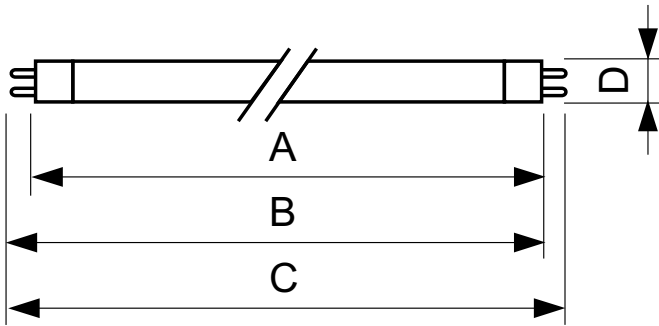

TL5 Essential HE Super 80

Controls and Dimming

Dimmable	No
----------	----

Approval and Application

Energy efficiency label (EEL)	A
Mercury (Hg) content (nom.)	2.0 mg

Product Data

Full product code	871150057039055
-------------------	-----------------

Order product name	TL5 Essential 21W/840 1SL/40
EAN/UPC – product	8711500570390
Order code	927926484058
SAP numerator – quantity per pack	1
Numerator – packs per outer box	40
SAP material	927926484058
SAP net weight (piece)	69.500 g

Dimensional drawing

TL5 ESS 21W/840

Product	D (max)	A (max)	B (max)	B (min)	C (max)
TL5 Essential 21W/840 1SL/40	17.0 mm	849.0 mm	856.1 mm	853.7 mm	863.2 mm

Photometric data

LDPO_TL5ESS8_ESS_840-Spectral power distribution Colour