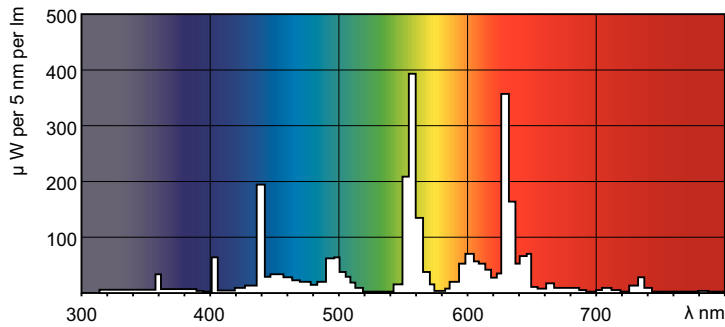

Warnings and Safety

- 20,000 hours lifetime (50% survival point, 3 hour cycle) with preheat ballast which is ENEC compliant. Lifetime performance may differ on non-ENEC compliant ballasts.

Product data

General Information	
Cap base	G5 [G5]
Life to 50% failures preheat (nom.)	20000 h
LSF preheat 2,000 hours rated	98 %
LSF preheat 4,000 hours rated	97 %
LSF preheat 6,000 hours rated	95 %
LSF preheat 8,000 hours rated	93 %
LSF preheat 16,000 hours rated	70 %
LSF preheat 20,000 hours rated	50 %
Light Technical	
Colour Code	840 [CCT of 4,000 K]
Lamp Luminous Flux 25°C EL (Nom)	1350 lm
Lamp Luminous Flux (Nom)	1260 lm
Colour Designation	Cool White (CW)
Luminous Efficacy (@ Max Lumen, Rated) (Nom)	96 lm/W
Colour Temperature, horizontal (Nom)	4000 K
Lamp Luminous Efficacy EM (Nom)	88 lm/W
Operating and Electrical	
Power (Rated) (Nom)	14.3 W
Lamp current (nom.)	0.170 A
Temperature	
Design temperature (nom.)	30 °C
Colour Rendering Index,horiz (Max)	85
Colour Rendering Index,horiz (Min)	80
Colour Rendering Index,horiz (Nom)	82
LLMF 2000 h Rated	94 %
LLMF 4000 h Rated	92 %
LLMF 6000 h Rated	91 %
LLMF 8000 h Rated	90 %
LLMF 12000 h Rated	88 %
LLMF 16000 h Rated	87 %
LLMF 20000 h Rated	86 %

TL5 Essential HE Super 80

Controls and Dimming

Dimmable	No
----------	----

Approval and Application

Energy efficiency label (EEL)	A
Mercury (Hg) content (nom.)	2.0 mg
Energy consumption kWh/1,000 hours	15 kWh

Product Data

Full product code	871150057033855
-------------------	-----------------

Order product name	TL5 Essential 14W/840 1SL/40
EAN/UPC – product	8711500570338
Order code	927925984058
Numerator – quantity per pack	1
Numerator – packs per outer box	40
SAP material	927925984058
SAP net weight (piece)	47.500 g

Dimensional drawing

TL5 ESS 14W/840

Product	D (max)	A (max)	B (max)	B (min)	C (max)
TL5 Essential 14W/840 1SL/40	17.0 mm	549.0 mm	556.1 mm	553.7 mm	563.2 mm

Photometric data

LDPO_TL5ESS8_ESS_840-Spectral power distribution Colour