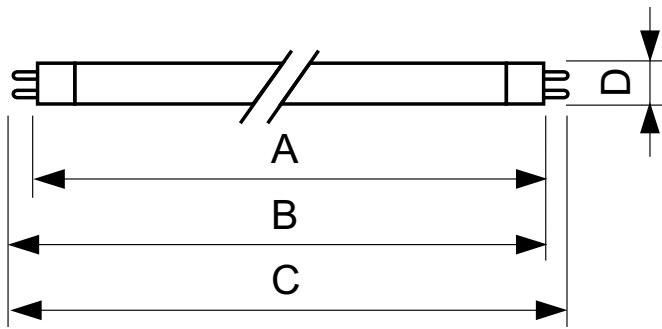

Warnings and Safety

- 20,000 hours lifetime (50% survival point, 3 hour cycle) with preheat ballast which is ENEC compliant. Lifetime performance may differ on non-ENEC compliant ballasts.

Product data

General Information	
Cap base	G5 [G5]
Life to 50% failures preheat (nom.)	20000 h
LSF preheat 2,000 hours rated	98 %
LSF preheat 4,000 hours rated	97 %
LSF preheat 6,000 hours rated	95 %
LSF preheat 8,000 hours rated	93 %
LSF preheat 16,000 hours rated	70 %
LSF preheat 20,000 hours rated	50 %
Light Technical	
Colour Code	840 [CCT of 4,000 K]
Lamp Luminous Flux 25°C EL (Nom)	1350 lm
Lamp Luminous Flux (Nom)	1260 lm
Colour Designation	Cool White (CW)
Luminous Efficacy (@ Max Lumen, Rated) (Nom)	96 lm/W
Colour Temperature, horizontal (Nom)	4000 K
Lamp Luminous Efficacy EM (Nom)	88 lm/W
Operating and Electrical	
Power (Rated) (Nom)	14.3 W
Lamp current (nom.)	0.170 A
Temperature	
Design temperature (nom.)	30 °C
Colour Rendering Index,horiz (Max)	85
Colour Rendering Index,horiz (Min)	80
Colour Rendering Index,horiz (Nom)	82
LLMF 2000 h Rated	94 %
LLMF 4000 h Rated	92 %
LLMF 6000 h Rated	91 %
LLMF 8000 h Rated	90 %
LLMF 12000 h Rated	88 %
LLMF 16000 h Rated	87 %
LLMF 20000 h Rated	86 %

TL5 Essential HE Super 80

Controls and Dimming

Dimmable	No
----------	----

Approval and Application

Energy efficiency label (EEL)	A
Mercury (Hg) content (nom.)	2.0 mg
Energy consumption kWh/1,000 hours	15 kWh

Product Data

Full product code	871150057033855
-------------------	-----------------

Order product name	TL5 Essential 14W/840 1SL/40
EAN/UPC – product	8711500570338
Order code	927925984058
Numerator – quantity per pack	1
Numerator – packs per outer box	40
SAP material	927925984058
SAP net weight (piece)	47.500 g

Dimensional drawing

TL5 ESS 14W/840

Product	D (max)	A (max)	B (max)	B (min)	C (max)
TL5 Essential 14W/840 1SL/40	17.0 mm	549.0 mm	556.1 mm	553.7 mm	563.2 mm

Photometric data

LDPO_TL5ESS8_ESS_840-Spectral power distribution Colour