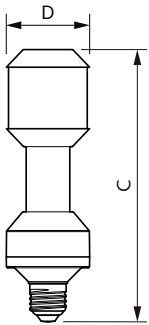

Application

- Public urban – streets, parks, squares
- Public road/area – streets, area

TrueForce LED Public (Road – SON)

Versions

Dimensional drawing

Product	D	C
TrueForce LED Road 60-35W E27 740	61 mm	200 mm
TrueForce LED Road 40-25W E27 730	61 mm	200 mm
TrueForce LED Road 42-25W E27 740	61 mm	200 mm
TrueForce LED Road 35W E27 740 MV	61 mm	200 mm
TrueForce LED Road 35W E27 765 MV	61 mm	200 mm
TrueForce LED Road 35W E27 730 MV	61 mm	200 mm