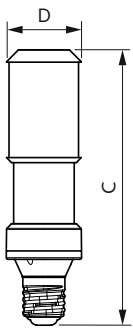

Application

- Public urban – streets, parks, squares
- Public road/area – streets, area

TrueForce LED Public (Road – SON)

Versions

Dimensional drawing

Product	D	C
TrueForce LED Road 60-35W E27 740	61 mm	200 mm
TrueForce LED Road 40-25W E27 730	61 mm	200 mm
TrueForce LED Road 42-25W E27 740	61 mm	200 mm
TrueForce LED Road 35W E27 740 MV	61 mm	200 mm
TrueForce LED Road 35W E27 765 MV	61 mm	200 mm
TrueForce LED Road 35W E27 730 MV	61 mm	200 mm