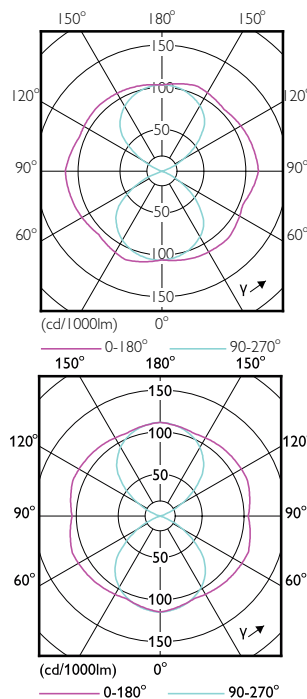

Order Code	Full Product Name	Correlated Colour		
		Colour Code	Temperature (Nom)	Luminous Flux (Nom)
929002007502	TrueForce LED Road 90-55W E40 740	740	4000 K	9000 lm
929002068708	TrueForce LED Road 55W E40 740 MV	740	4000 K	9000 lm
929002068808	TrueForce LED Road 55W E40 765 MV	765	6500 K	9000 lm
929002221608	TrueForce LED Road 55W E40 730 MV	730	3000 K	8400 lm
929002007602	TrueForce LED Road 112-68W E40 730	730	3000 K	11200 lm
929002007702	TrueForce LED Road 120-68W E40 740	740	4000 K	12000 lm

Temperature

Order Code	Full Product Name	T-Case Maximum (Nom)
929001898502	TrueForce LED Road 60-35W E27 740	95 °C
929002068508	TrueForce LED Road 35W E27 740 MV	95 °C
929002068608	TrueForce LED Road 35W E27 765 MV	95 °C
929002221708	TrueForce LED Road 35W E27 730 MV	95 °C
929001999402	TrueForce LED Road 40-25W E27 730	95 °C
929001999502	TrueForce LED Road 42-25W E27 740	95 °C
929002007402	TrueForce LED Road 84-55W E40 730	97 °C
929002007502	TrueForce LED Road 90-55W E40 740	97 °C
929002068708	TrueForce LED Road 55W E40 740 MV	97 °C
929002068808	TrueForce LED Road 55W E40 765 MV	97 °C
929002221608	TrueForce LED Road 55W E40 730 MV	97 °C
929002007602	TrueForce LED Road 112-68W E40 730	103 °C
929002007702	TrueForce LED Road 120-68W E40 740	103 °C