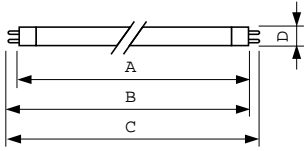

MASTER TL5 High Output

Dimensional drawing

Product	D (max)	A (max)	B (max)	B (min)	C (max)
MASTER TL5 HO 54W/830 SLV/40	17 mm	1149.0 mm	1156.1 mm	1153.7 mm	1163.2 mm
MASTER TL5 HO 49W/865 SLV/40	17 mm	1449.0 mm	1456.1 mm	1453.7 mm	1463.2 mm
MASTER TL5 HO 49W/840 SLV/40	17 mm	1449.0 mm	1456.1 mm	1453.7 mm	1463.2 mm
MASTER TL5 HO 39W/830 SLV/40	17 mm	849.0 mm	856.1 mm	853.7 mm	863.2 mm
MASTER TL5 HO 54W/840 SLV/40	17 mm	1149.0 mm	1156.1 mm	1153.7 mm	1163.2 mm
MASTER TL5 HO 49W/830 SLV/40	17 mm	1449.0 mm	1456.1 mm	1453.7 mm	1463.2 mm
MASTER TL5 HO 24W/840 SLV/40	17 mm	549.0 mm	556.1 mm	553.7 mm	563.2 mm
MASTER TL5 HO 54W/865 SLV/40	17 mm	1149.0 mm	1156.1 mm	1153.7 mm	1163.2 mm
MASTER TL5 HO 39W/865 SLV/40	17 mm	849.0 mm	856.1 mm	853.7 mm	863.2 mm
MASTER TL5 HO 39W/840 SLV/40	17 mm	849.0 mm	856.1 mm	853.7 mm	863.2 mm
MASTER TL5 HO 24W/830 SLV/40	17 mm	549.0 mm	556.1 mm	553.7 mm	563.2 mm