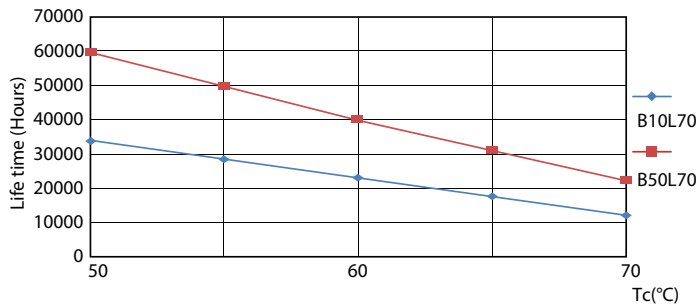

MASTER LEDtube EM/Mains T8

Photometric data

Lifetime

Life Expectancy Diagram - MAS LEDtube 600mm HO 8W840 T8 MY