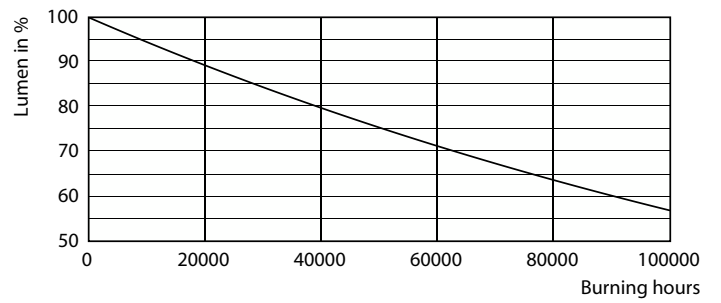

Lumen Maintenance Diagram - MAS LEDtube 600mm HO 8W840 T8 MY