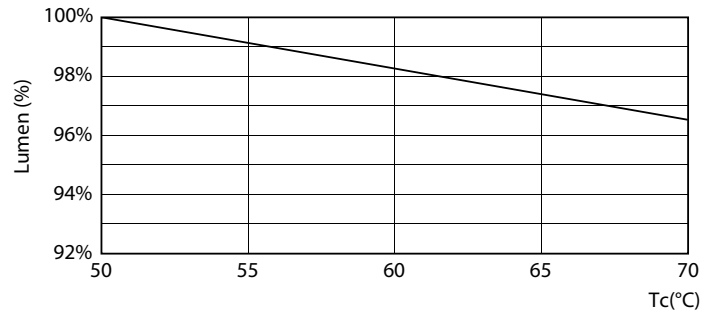

Lumen Maintenance Diagram - MAS LEDtube 600mm HO 8W840 T8 MY