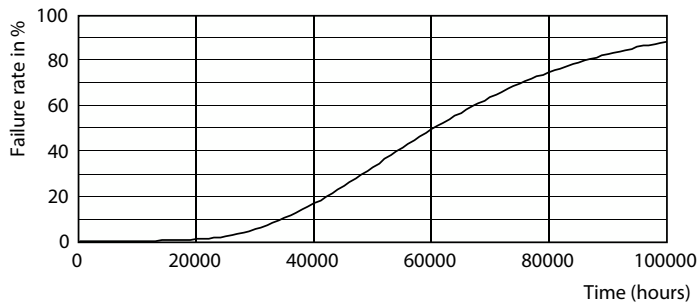

Life Expectancy Diagram - MAS LEDtube 600mm HO 8W840 T8 MY