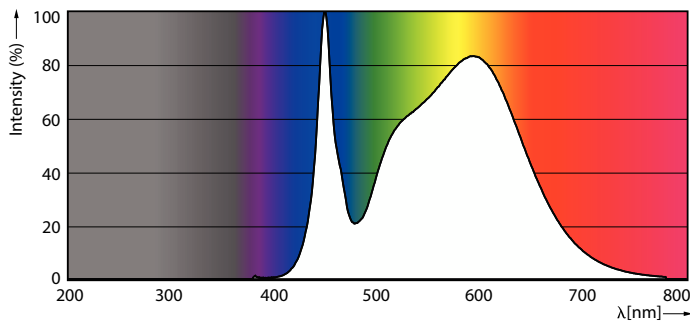

Photometric data

Spectral Power Distribution Colour