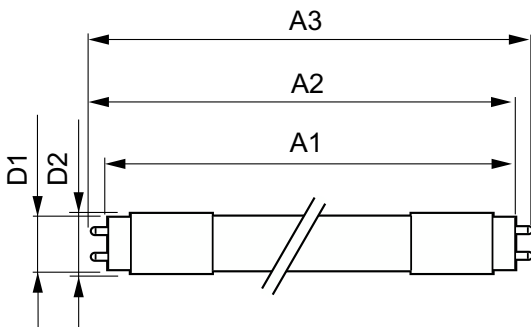

Warnings and Safety

• -

Product data

General Information		Operating and Electrical	
Cap-Base	G13 [Medium Bi-Pin Fluorescent]	Line Frequency	50 to 60 Hz
Nominal lifetime	60,000 hour(s)	Input Frequency	50 to 60 Hz
Switching Cycle	200,000	Power Consumption	8 W
Lighting Technology	LED	Starting Time (Nom)	0.5 s
EU RoHS compliant	Yes	Warm-up time to 60% light	0.5 s
		Power Factor (Fraction)	0.9
		Voltage (Nom)	220-240 V
Light Technical		Temperature	
Color Code	840 [CCT of 4000K]	Ambient temperature range	-20 °C to 45 °C
Beam Angle (Nom)	190 degree(s)	T-Case Maximum (Nom)	50 °C
Luminous Flux	1,050 lumen		
Color Designation	Cool White (CW)	Controls and Dimming	
Correlated Color Temperature (Nom)	4000 K	Dimmable	No
Luminous Efficacy (rated) (Nom)	131.00 lm/W		
Color Consistency	<6	Mechanical and Housing	
Color rendering index (CRI)	83	Bulb Finish	Frosted
LLMF At End Of Nominal Lifetime (Nom)	70 %		

MASTER LEDtube EM/Mains T8

Bulb Material	Plastic
Product Length	600 mm
Bulb Shape	Tube, double-ended
Approval and Application	
Energy Saving Product	Yes
Approval Marks	RoHS compliance KEMA Keur certificate
Product Data	
Full product code	871951446905100

Order product name	MAS LEDtube 600mm HO 8W840 T8 MY
Order code	929003557337
Numerator - Quantity Per Pack	1
Numerator - Packs per outer box	20
Material Nr. (12NC)	929003557337
Full product name	MAS LEDtube 600mm HO 8W840 T8 MY
EAN/UPC - Case	8719514469068
EAN/UPC - Product/Case	8719514469051

Dimensional drawing

Product	D1	D2	A1	A2	A3
MAS LEDtube 600mm HO 8W840 T8 MY	25.8 mm	28 mm	588.5 mm	595.5 mm	602.5 mm

Photometric data

Spectral Power Distribution Colour

Light Distribution Diagram - MAS LEDtube 600mm HO 8W840 T8 MY