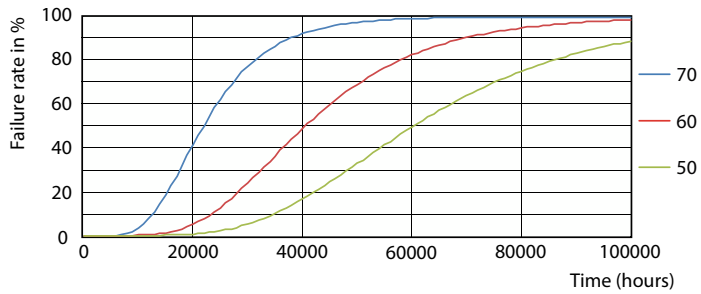

MASTER LEDtube EM/Mains T8

Lifetime

Life Expectancy Diagram - MAS LEDtube 600mm HO 8W840 T8 MY