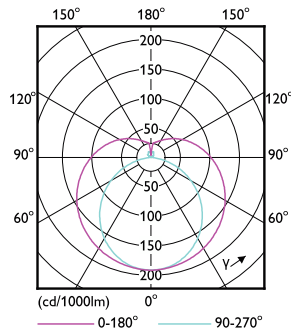

Warnings and Safety

• -

Product data

General Information		Operating and Electrical	
Cap-Base	G13 [Medium Bi-Pin Fluorescent]	Line Frequency	50 to 60 Hz
Nominal lifetime	60,000 hour(s)	Input Frequency	50 to 60 Hz
Switching Cycle	200,000	Power Consumption	8 W
Lighting Technology	LED	Starting Time (Nom)	0.5 s
EU RoHS compliant	Yes	Warm-up time to 60% light	0.5 s
		Power Factor (Fraction)	0.9
		Voltage (Nom)	220-240 V
Light Technical		Temperature	
Color Code	840 [CCT of 4000K]	Ambient temperature range	-20 °C to 45 °C
Beam Angle (Nom)	190 degree(s)	T-Case Maximum (Nom)	50 °C
Luminous Flux	1,050 lumen		
Color Designation	Cool White (CW)	Controls and Dimming	
Correlated Color Temperature (Nom)	4000 K	Dimmable	No
Luminous Efficacy (rated) (Nom)	131.00 lm/W		
Color Consistency	<6	Mechanical and Housing	
Color rendering index (CRI)	83	Bulb Finish	Frosted
LLMF At End Of Nominal Lifetime (Nom)	70 %		

MASTER LEDtube EM/Mains T8

Bulb Material	Plastic
Product Length	600 mm
Bulb Shape	Tube, double-ended
Approval and Application	
Energy Saving Product	Yes
Approval Marks	RoHS compliance KEMA Keur certificate
Product Data	
Full product code	871951446905100

Dimensional drawing

Product	D1	D2	A1	A2	A3
MAS LEDtube 600mm HO 8W840 T8 MY	25.8 mm	28 mm	588.5 mm	595.5 mm	602.5 mm

Photometric data

Spectral Power Distribution Colour

Light Distribution Diagram - MAS LEDtube 600mm HO 8W840 T8 MY