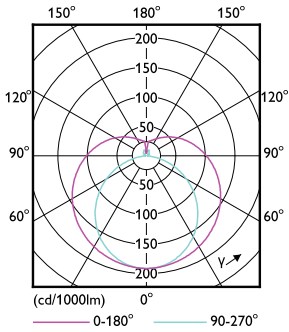

Dimensional drawing

Product	D1	D2	A1	A2	A3
MAS LEDtube 600mm HO 8W830 T8	25.8 mm	28 mm	588.5 mm	595.5 mm	602.5 mm

Photometric data

General uniform lighting - MAS LEDtube 600mm HO 8W830 T8

Spectral Power Distribution Colour

MASTER LEDtube EM/Mains T8

Photometric data

Light Distribution Diagram - MAS LEDtube 600mm HO 8W830 T8

Lifetime

Life Expectancy Diagram - MAS LEDtube 600mm HO 8W830 T8

Lumen Maintenance Diagram - MAS LEDtube 600mm HO 8W830 T8