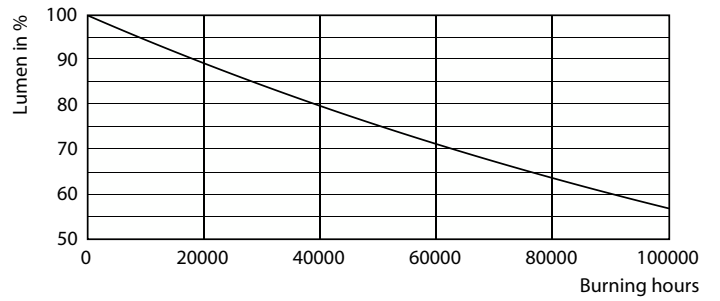

Warnings and Safety

• -

Product data

General Information		Operating and Electrical	
Cap-Base	G13 [Medium Bi-Pin Fluorescent]	Line Frequency	50 to 60 Hz
Nominal lifetime	60,000 hour(s)	Input Frequency	50 to 60 Hz
Switching Cycle	200,000	Power Consumption	8 W
Lighting Technology	LED	Starting Time (Nom)	0.5 s
EU RoHS compliant	Yes	Warm-up time to 60% light	0.5 s
		Power Factor (Fraction)	0.9
		Voltage (Nom)	220-240 V
Light Technical		Temperature	
Color Code	830 [CCT of 3000K]	Ambient temperature range	-20 °C to 45 °C
Beam Angle (Nom)	190 degree(s)	T-Case Maximum (Nom)	50 °C
Luminous Flux	1,000 lumen		
Color Designation	White (WH)	Controls and Dimming	
Correlated Color Temperature (Nom)	3000 K	Dimmable	No
Luminous Efficacy (rated) (Nom)	125.00 lm/W		
Color Consistency	<6	Mechanical and Housing	
Color rendering index (CRI)	83	Bulb Finish	Frosted
LLMF At End Of Nominal Lifetime (Nom)	70 %		

MASTER LEDtube EM/Mains T8

Photometric data

Light Distribution Diagram - MAS LEDtube 600mm HO 8W830 T8

Lifetime

Life Expectancy Diagram - MAS LEDtube 600mm HO 8W830 T8

Lumen Maintenance Diagram - MAS LEDtube 600mm HO 8W830 T8