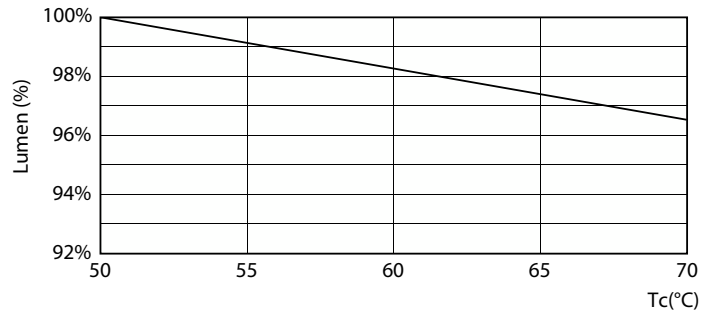

Lumen Maintenance Diagram - MAS LEDtube 600mm HO 8W830 T8

Lumen Maintenance Diagram - MAS LEDtube 600mm HO 8W830 T8