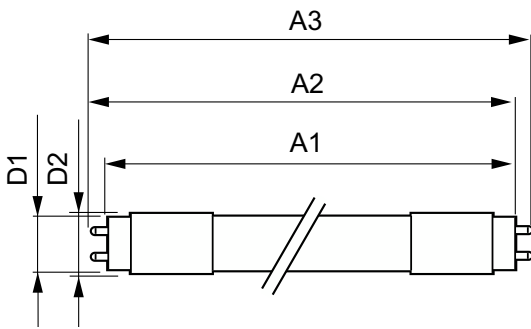

Warnings and Safety

• -

Product data

General Information		Operating and Electrical	
Cap-Base	G13 [Medium Bi-Pin Fluorescent]	Line Frequency	50 to 60 Hz
Nominal lifetime	60,000 hour(s)	Input Frequency	50 to 60 Hz
Switching Cycle	200,000	Power Consumption	8 W
Lighting Technology	LED	Starting Time (Nom)	0.5 s
EU RoHS compliant	Yes	Warm-up time to 60% light	0.5 s
		Power Factor (Fraction)	0.9
		Voltage (Nom)	220-240 V
Light Technical		Temperature	
Color Code	830 [CCT of 3000K]	Ambient temperature range	-20 °C to 45 °C
Beam Angle (Nom)	190 degree(s)	T-Case Maximum (Nom)	50 °C
Luminous Flux	1,000 lumen		
Color Designation	White (WH)	Controls and Dimming	
Correlated Color Temperature (Nom)	3000 K	Dimmable	No
Luminous Efficacy (rated) (Nom)	125.00 lm/W		
Color Consistency	<6	Mechanical and Housing	
Color rendering index (CRI)	83	Bulb Finish	Frosted
LLMF At End Of Nominal Lifetime (Nom)	70 %		

MASTER LEDtube EM/Mains T8

Bulb Material	Plastic
Product Length	600 mm
Bulb Shape	Tube, double-ended
Approval and Application	
Energy Saving Product	Yes
Approval Marks	RoHS compliance KEMA Keur certificate
Product Data	
Full product code	871951446899300

Order product name	MAS LEDtube 600mm HO 8W830 T8
Order code	929003557208
Numerator - Quantity Per Pack	1
Numerator - Packs per outer box	20
Material Nr. (12NC)	929003557208
Full product name	MAS LEDtube 600mm HO 8W830 T8
EAN/UPC - Case	8719514469006
EAN/UPC - Product/Case	8719514468993

Dimensional drawing

Product	D1	D2	A1	A2	A3
MAS LEDtube 600mm HO 8W830 T8	25.8 mm	28 mm	588.5 mm	595.5 mm	602.5 mm

Photometric data

General uniform lighting - MAS LEDtube 600mm HO 8W830 T8

Spectral Power Distribution Colour