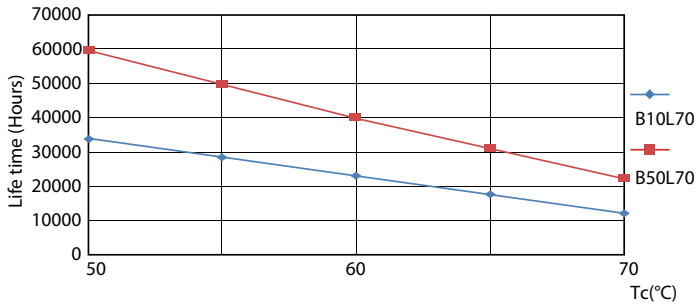

Lifetime

Life Expectancy Diagram - MAS LEDtube 600mm HO 8W830 T8