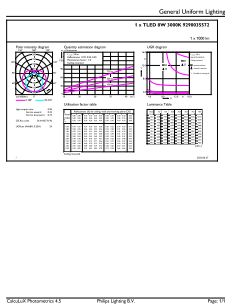

MASTER LEDtube EM/Mains T8

Bulb Material	Plastic
Product Length	600 mm
Bulb Shape	Tube, double-ended
Approval and Application	
Energy Saving Product	Yes
Approval Marks	RoHS compliance KEMA Keur certificate
Product Data	
Full product code	871951446899300

Order product name	MAS LEDtube 600mm HO 8W830 T8
Order code	929003557208
Numerator - Quantity Per Pack	1
Numerator - Packs per outer box	20
Material Nr. (12NC)	929003557208
Full product name	MAS LEDtube 600mm HO 8W830 T8
EAN/UPC - Case	8719514469006
EAN/UPC - Product/Case	8719514468993

Dimensional drawing

Product	D1	D2	A1	A2	A3
MAS LEDtube 600mm HO 8W830 T8	25.8 mm	28 mm	588.5 mm	595.5 mm	602.5 mm

Photometric data

General uniform lighting - MAS LEDtube 600mm HO 8W830 T8

Spectral Power Distribution Colour

MASTER LEDtube EM/Mains T8

Photometric data

Light Distribution Diagram - MAS LEDtube 600mm HO 8W830 T8

Lifetime

Life Expectancy Diagram - MAS LEDtube 600mm HO 8W830 T8

Lumen Maintenance Diagram - MAS LEDtube 600mm HO 8W830 T8