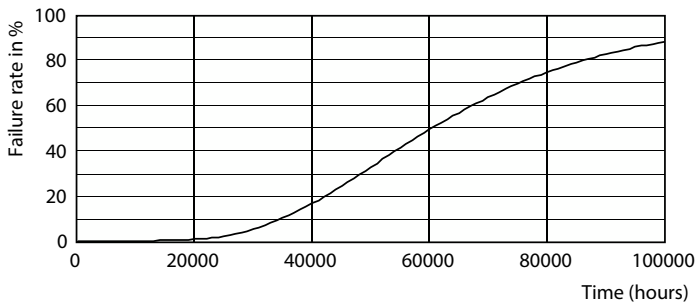

MASTER LEDtube EM/Mains T8

Photometric data

Light Distribution Diagram - MAS LEDtube 600mm HO 8W830 T8

Lifetime

Life Expectancy Diagram - MAS LEDtube 600mm HO 8W830 T8

Lumen Maintenance Diagram - MAS LEDtube 600mm HO 8W830 T8