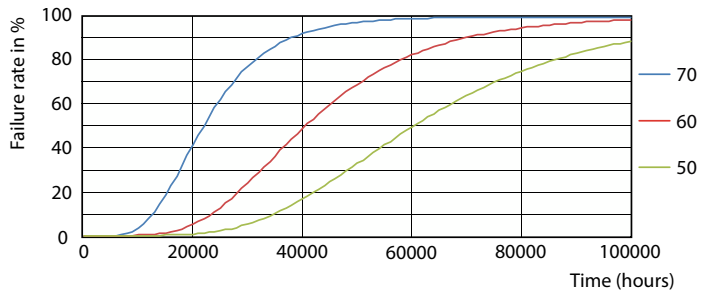

MASTER LEDtube EM/Mains T8

Lifetime

Life Expectancy Diagram - MAS LEDtube 600mm HO 8W830 T8