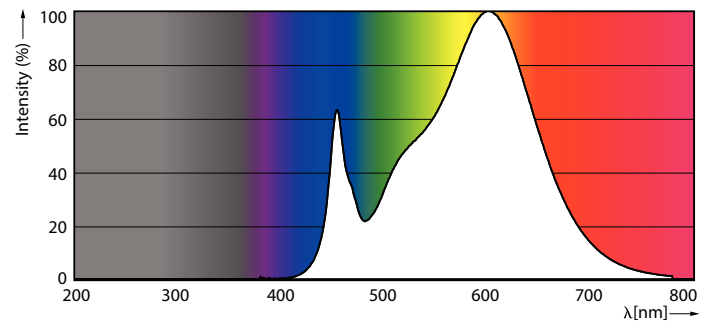

Warnings and Safety

• -

Product data

General Information		Operating and Electrical	
Cap-Base	G13 [Medium Bi-Pin Fluorescent]	Line Frequency	50 to 60 Hz
Nominal lifetime	60,000 hour(s)	Input Frequency	50 to 60 Hz
Switching Cycle	200,000	Power Consumption	8 W
Lighting Technology	LED	Starting Time (Nom)	0.5 s
EU RoHS compliant	Yes	Warm-up time to 60% light	0.5 s
		Power Factor (Fraction)	0.9
		Voltage (Nom)	220-240 V
Light Technical		Temperature	
Color Code	830 [CCT of 3000K]	Ambient temperature range	-20 °C to 45 °C
Beam Angle (Nom)	190 degree(s)	T-Case Maximum (Nom)	50 °C
Luminous Flux	1,000 lumen		
Color Designation	White (WH)	Controls and Dimming	
Correlated Color Temperature (Nom)	3000 K	Dimmable	No
Luminous Efficacy (rated) (Nom)	125.00 lm/W		
Color Consistency	<6	Mechanical and Housing	
Color rendering index (CRI)	83	Bulb Finish	Frosted
LLMF At End Of Nominal Lifetime (Nom)	70 %		

MASTER LEDtube EM/Mains T8

Bulb Material	Plastic
Product Length	600 mm
Bulb Shape	Tube, double-ended
Approval and Application	
Energy Saving Product	Yes
Approval Marks	RoHS compliance KEMA Keur certificate
Product Data	
Full product code	871951446899300

Dimensional drawing

Product	D1	D2	A1	A2	A3
MAS LEDtube 600mm HO 8W830 T8	25.8 mm	28 mm	588.5 mm	595.5 mm	602.5 mm

Photometric data

General uniform lighting - MAS LEDtube 600mm HO 8W830 T8

Spectral Power Distribution Colour