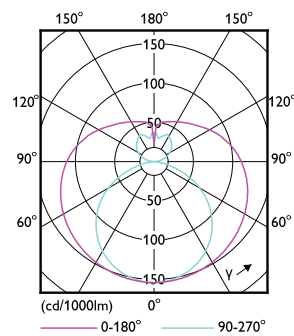

## Dimensional drawing

Product	D1	D2	A1	A2	A3
Ecofit E LEDtube 1200mm 18W 765 T8 I MY	25.7 mm	28 mm	1,198 mm	1,205 mm	1,212 mm

## Photometric data

Spectral Power Distribution Colour - Ecofit E LEDtube 1200mm 18W 765 T8 I MY

General uniform lighting - Ecofit E LEDtube 1200mm 18W 765 T8 I MY

Light Distribution Diagram - Ecofit E LEDtube 1200mm 18W 765 T8 I MY