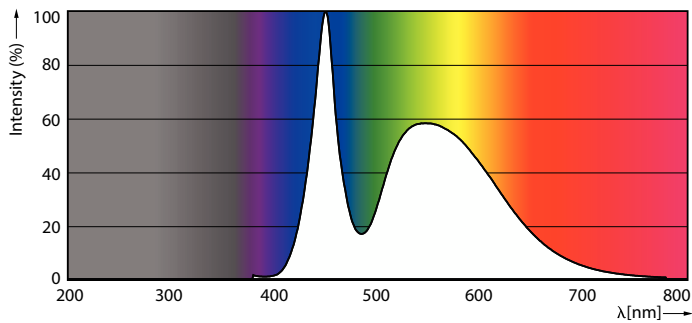

Photometric data

Spectral Power Distribution Colour - Ecofit E LEDtube 1200mm 18W 765 T8 I MY