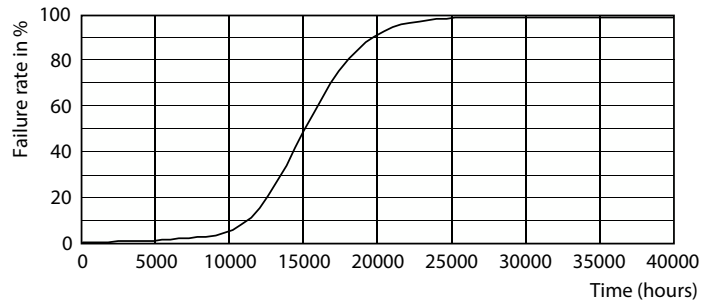

Life Expectancy Diagram

Life Expectancy Diagram - Ecofit E LEDtube 1200mm 18W 765 T8 I MY