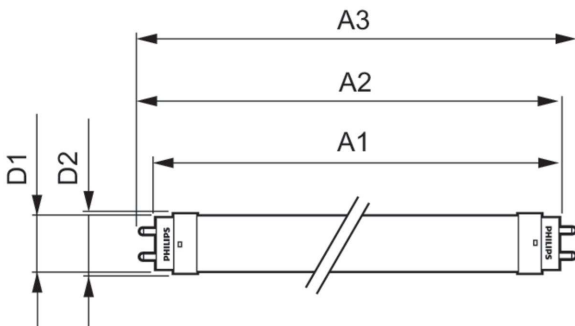

### Product data

General Information		Lamp Current (Nom)	
Cap-Base	G13 [Medium Bi-Pin Fluorescent]		140 mA
Nominal lifetime	15,000 hour(s)	Starting Time (Nom)	0.5 s
Switching Cycle	50,000	Warm-up time to 60% light	0.5 s
Lighting Technology	LED	Power Factor (Fraction)	0.5
EU RoHS compliant	Yes	Voltage (Nom)	220-240 V
Light Technical		Temperature	
Color Code	765 [CCT of 6500K]	Ambient temperature range	-20 °C to 45 °C
Beam Angle (Nom)	240 degree(s)	T-Case Maximum (Nom)	55 °C
Luminous Flux	1,800 lumen	Controls and Dimming	
Color Designation	Cool Daylight	Dimmable	No
Correlated Color Temperature (Nom)	6500 K	Mechanical and Housing	
Luminous Efficacy (rated) (Nom)	100 lm/W	Bulb Finish	Frosted
Color Consistency	<7	Bulb Material	Glass
Color rendering index (CRI)	70	Product Length	1,200 mm
LLMF At End Of Nominal Lifetime (Nom)	70 %	Bulb Shape	Tube, double-ended
Operating and Electrical		Approval and Application	
Line Frequency	50 to 60 Hz	Energy Saving Product	Yes
Input Frequency	50 to 60 Hz		
Power Consumption	18 W		

# Ecofit Ledtubes T8

Approval Marks	RoHS compliance KEMA Keur certificate
<b>Product Data</b>	
Full product code	871951447542700
Order product name	Ecofit E LEDtube 1200mm 18W 765 T8 I MY
Order code	929003550837
Numerator - Quantity Per Pack	1

## Dimensional drawing

Product	D1	D2	A1	A2	A3
Ecofit E LEDtube 1200mm 18W 765 T8 I MY	25.7 mm	28 mm	1,198 mm	1,205 mm	1,212 mm