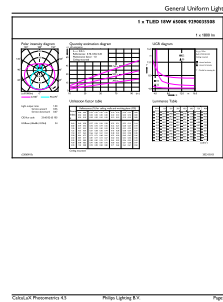

General uniform lighting - Ecofit E LEDtube 1200mm 18W 765 T8 I MY

Photometric data