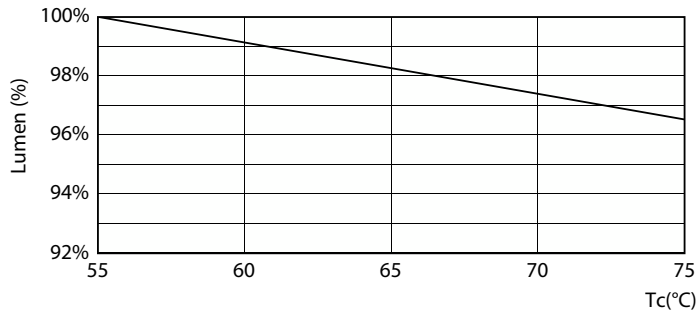

Ecofit Ledtubes T8

Lifetime

Lumen Maintenance Diagram - Ecofit E LEDtube 1200mm 18W 765 T8 I MY