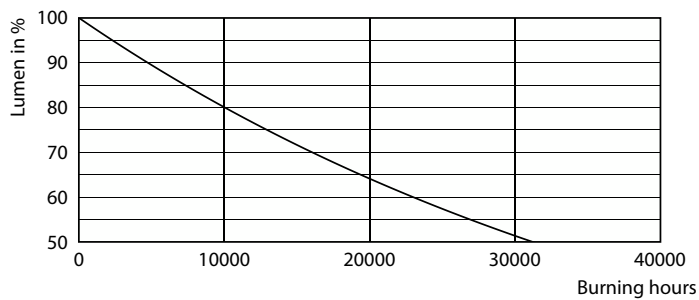

Life Expectancy Diagram - Ecofit E LEDtube 1200mm 18W 765 T8 I MY

Lumen Maintenance Diagram