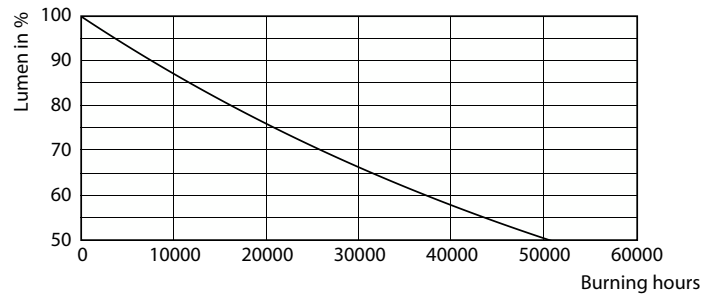

### Product data

General information		Lamp Luminous Efficacy EM (Nom)	
Cap base	E40 [ E40]	Lamp Luminous Efficacy EM (Nom)	112.00 lm/W
EU RoHS compliant	Yes	Colour consistency	<6
Nominal lifetime (nom.)	25000 h	Colour Rendering Index,horiz (Nom)	80
Switching cycle	50000	LLMF at end of nominal lifetime (nom.)	70 %
Technical type	80-150W	<b>Operating and electrical</b>	
<b>Light technical</b>		Input frequency	50 to 60 Hz
Colour Code	865 [ CCT of 6,500 K]	Power (Rated) (Nom)	80 W
Technical Beam Angle (Nom)	180 °	Lamp current (nom.)	780 mA
Lamp Luminous Flux 25°C EL (Nom)	9000 lm	Wattage equivalent	150 W
Colour Designation	Cool Daylight	Starting time (nom.)	0.5 s
Colour Temperature, horizontal (Nom)	6500 K	Warm-up time to 60% light (nom.)	0.5 s
		Power factor (nom.)	0.5

## Lifetime

Life Expectancy Diagram

Lumen Maintenance Diagram