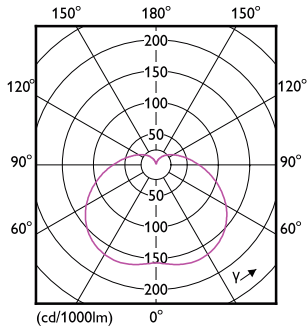

TrueForce Core LED Industrial and Retail (Highbay – HPI/SON/HPL)

Photometric data

LEDTForce Core HB 80W Tshape E40