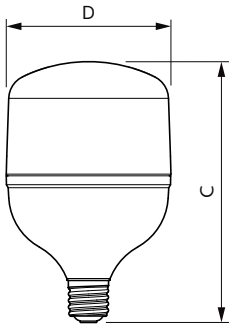

### Product data

General information		Lamp Luminous Efficacy EM (Nom)	
Cap base	E40 [ E40]	Lamp Luminous Efficacy EM (Nom)	112.00 lm/W
EU RoHS compliant	Yes	Colour consistency	<6
Nominal lifetime (nom.)	25000 h	Colour Rendering Index,horiz (Nom)	80
Switching cycle	50000	LLMF at end of nominal lifetime (nom.)	70 %
Technical type	80-150W	<b>Operating and electrical</b>	
<b>Light technical</b>		Input frequency	50 to 60 Hz
Colour Code	865 [ CCT of 6,500 K]	Power (Rated) (Nom)	80 W
Technical Beam Angle (Nom)	180 °	Lamp current (nom.)	780 mA
Lamp Luminous Flux 25°C EL (Nom)	9000 lm	Wattage equivalent	150 W
Colour Designation	Cool Daylight	Starting time (nom.)	0.5 s
Colour Temperature, horizontal (Nom)	6500 K	Warm-up time to 60% light (nom.)	0.5 s
		Power factor (nom.)	0.5

## Dimensional drawing

TrueForce Core HB 80W E40 865 GN3

Product	D	C
TrueForce Core HB 80W E40 865 GN3	160 mm	269 mm