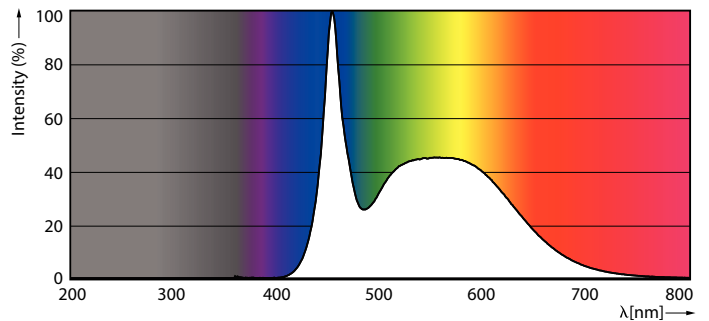

LEDForce Core HB 80W Tshape E40 865