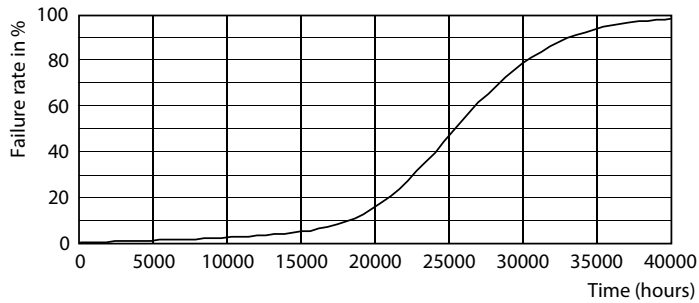

Lifetime

Life Expectancy Diagram