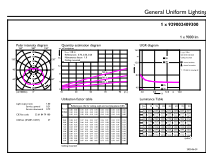

Photometric data

LEDForce Core HB 80W Tshape E40 865