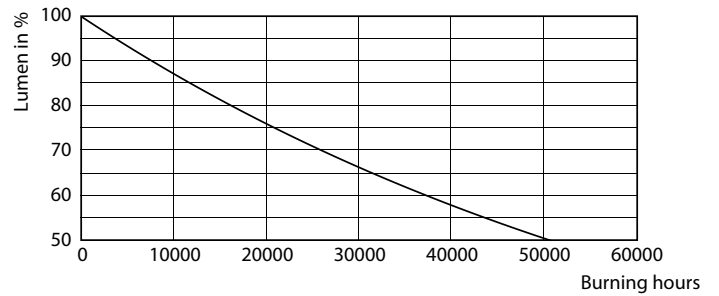

Lumen Maintenance Diagram