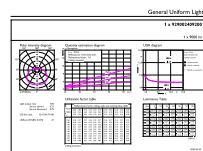

Dimensional drawing

TrueForce Core HB 80W E40 840 GN3

Product	D	C
TrueForce Core HB 80W E40 840 GN3	160 mm	269 mm

Photometric data

LEDForce Core HB 80W Tshape E40 840

General Uniform Light distribution diagram