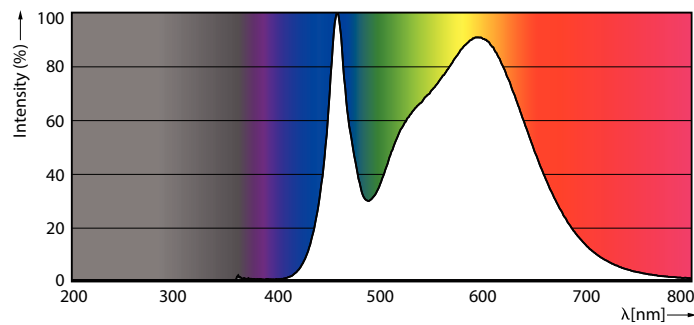

Photometric data

LEDForce Core HB 80W Tshape E40 840

General Uniform Light distribution diagram

LEDForce Core HB 80W Tshape E40 840