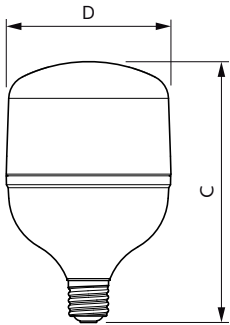

Product data

General information		Operating and electrical	
Cap base	E40 [E40]	Lamp Luminous Efficacy EM (Nom)	112.00 lm/W
EU RoHS compliant	Yes	Colour consistency	<6
Nominal lifetime (nom.)	25000 h	Colour Rendering Index,horiz (Nom)	80
Switching cycle	50000	LLMF at end of nominal lifetime (nom.)	70 %
Technical type	80-150W		
Light technical			
Colour Code	840 [CCT of 4,000 K]	Input frequency	50 to 60 Hz
Technical Beam Angle (Nom)	180 °	Power (Rated) (Nom)	80 W
Lamp Luminous Flux 25°C EL (Nom)	9000 lm	Lamp current (nom.)	780 mA
Colour Designation	Cool White (CW)	Wattage equivalent	150 W
Colour Temperature, horizontal (Nom)	4000 K	Starting time (nom.)	0.5 s
		Warm-up time to 60% light (nom.)	0.5 s
		Power factor (nom.)	0.5

Dimensional drawing

TrueForce Core HB 80W E40 840 GN3

Product	D	C
TrueForce Core HB 80W E40 840 GN3	160 mm	269 mm

Photometric data

LEDForce Core HB 80W Tshape E40 840

General Uniform Light distribution diagram