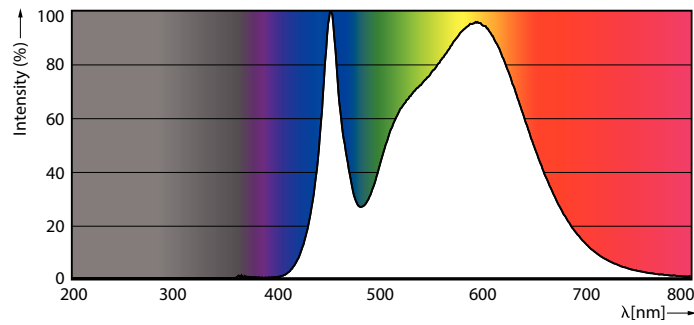

Photometric data

LEDTrueForce Core HB 65W Tshape E40 840