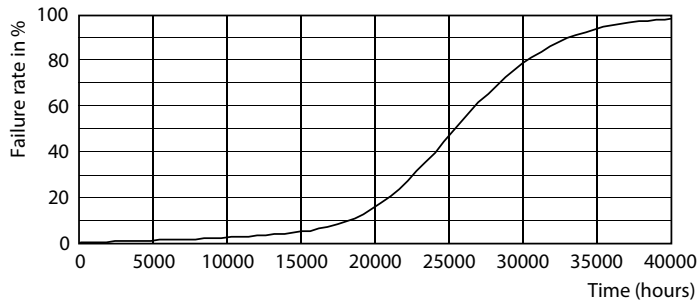

TrueForce Core LED Industrial and Retail (Highbay – HPI/SON/HPL)

Photometric data

LEDForce Core HB 65W Tshape E40 840

Lifetime

LEDspots LED 25K