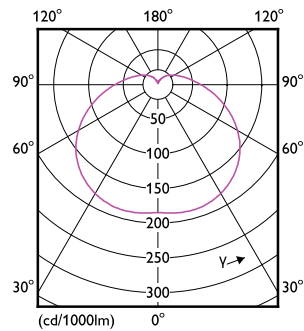

LEDTrueForce Core HB 65W Tshape E40