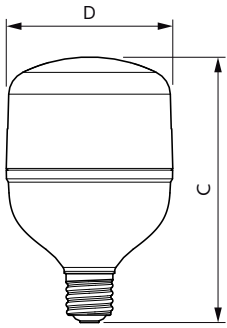

### Product data

General Information		Operating and Electrical	
Cap base	E40 [ E40]	Lamp Luminous Efficacy EM (Nom)	107.00 lm/W
EU RoHS compliant	Yes	Colour consistency	<6
Nominal lifetime (nom.)	25000 h	Colour Rendering Index,horiz (Nom)	80
Switching cycle	50,000X	LLMF at end of nominal lifetime (nom.)	70 %
Technical type	65-125W		
Light Technical			
Colour Code	840 [ CCT of 4,000 K]	Input frequency	50 to 60 Hz
Technical Beam Angle (Nom)	180 °	Power (Rated) (Nom)	65 W
Lamp Luminous Flux 25°C EL (Nom)	7000 lm	Lamp current (nom.)	540 mA
Colour Designation	Cool White (CW)	Wattage equivalent	125 W
Colour Temperature, horizontal (Nom)	4000 K	Starting time (nom.)	0.5 s
		Warm-up time to 60% light (nom.)	0.5 s
		Power factor (nom.)	0.5

## Dimensional drawing

TrueForce Core HB 65W E40 840 GN3

Product	D	C
TrueForce Core HB 65W E40 840 GN3	140 mm	224 mm