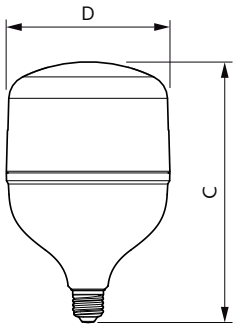

Product data

General Information		Operating and Electrical	
Cap base	E27 [E27]	Lamp Luminous Efficacy EM (Nom)	96.00 lm/W
EU RoHS compliant	Yes	Colour consistency	<6
Nominal lifetime (nom.)	15000 h	Colour Rendering Index,horiz (Nom)	80
Switching cycle	50,000X	LLMF at end of nominal lifetime (nom.)	70 %
Technical type	50-70W		
Light Technical			
Colour Code	830 [CCT of 3,000 K]	Input frequency	50 to 60 Hz
Technical Beam Angle (Nom)	180 °	Power (Rated) (Nom)	50 W
Lamp Luminous Flux 25°C EL (Nom)	4800 lm	Lamp current (nom.)	418 mA
Colour Designation	White (WH)	Wattage equivalent	70 W
Colour Temperature, horizontal (Nom)	3000 K	Starting time (nom.)	0.5 s
		Warm-up time to 60% light (nom.)	0.5 s
		Power factor (nom.)	0.5

Dimensional drawing

TrueForce Core HB 50W E27 830 GN3

Product	D	C
TrueForce Core HB 50W E27 830 GN3	139 mm	221 mm

Photometric data

LEDTForce Core HB 50W Tshape E27-LDD

LEDTForce Core HB 50W Tshape E27 830-POC