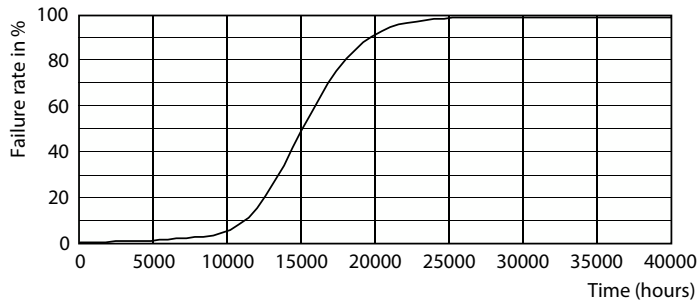

Product data

General Information		Operating and Electrical	
Cap base	E27 [E27]	Lamp Luminous Efficacy EM (Nom)	96.00 lm/W
EU RoHS compliant	Yes	Colour consistency	<6
Nominal lifetime (nom.)	15000 h	Colour Rendering Index,horiz (Nom)	80
Switching cycle	50,000X	LLMF at end of nominal lifetime (nom.)	70 %
Technical type	50-70W		
Light Technical			
Colour Code	830 [CCT of 3,000 K]	Input frequency	50 to 60 Hz
Technical Beam Angle (Nom)	180 °	Power (Rated) (Nom)	50 W
Lamp Luminous Flux 25°C EL (Nom)	4800 lm	Lamp current (nom.)	418 mA
Colour Designation	White (WH)	Wattage equivalent	70 W
Colour Temperature, horizontal (Nom)	3000 K	Starting time (nom.)	0.5 s
		Warm-up time to 60% light (nom.)	0.5 s
		Power factor (nom.)	0.5

TrueForce Core LED Industrial and Retail (Highbay – HPI/SON/HPL)

Photometric data

Technical Parameters 43
Page 11

LEDForce Core HB 50W Tshape E27 830-GUL

Lifetime

Life Expectancy Diagram

Lumen Maintenance Diagram