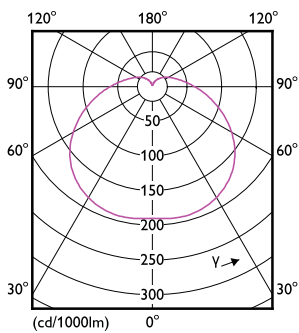

Product data

General Information		Operating and Electrical	
Cap base	E27 [E27]	Lamp Luminous Efficacy EM (Nom)	96.00 lm/W
EU RoHS compliant	Yes	Colour consistency	<6
Nominal lifetime (nom.)	15000 h	Colour Rendering Index,horiz (Nom)	80
Switching cycle	50,000X	LLMF at end of nominal lifetime (nom.)	70 %
Technical type	50-70W		
Light Technical			
Colour Code	830 [CCT of 3,000 K]	Input frequency	50 to 60 Hz
Technical Beam Angle (Nom)	180 °	Power (Rated) (Nom)	50 W
Lamp Luminous Flux 25°C EL (Nom)	4800 lm	Lamp current (nom.)	418 mA
Colour Designation	White (WH)	Wattage equivalent	70 W
Colour Temperature, horizontal (Nom)	3000 K	Starting time (nom.)	0.5 s
		Warm-up time to 60% light (nom.)	0.5 s
		Power factor (nom.)	0.5

Product Data	
Full product code	871869978067800
Order product name	TrueForce Core HB 50W E27 830 GN3
EAN/UPC – product	8718699780678
Order code	929002408708
SAP numerator – quantity per pack	1
Numerator – packs per outer box	6
SAP material	929002408708
SAP net weight (piece)	0.150 kg

Dimensional drawing

TrueForce Core HB 50W E27 830 GN3

Product	D	C
TrueForce Core HB 50W E27 830 GN3	139 mm	221 mm

Photometric data

LEDTForce Core HB 50W Tshape E27-LDD

LEDTForce Core HB 50W Tshape E27 830-POC