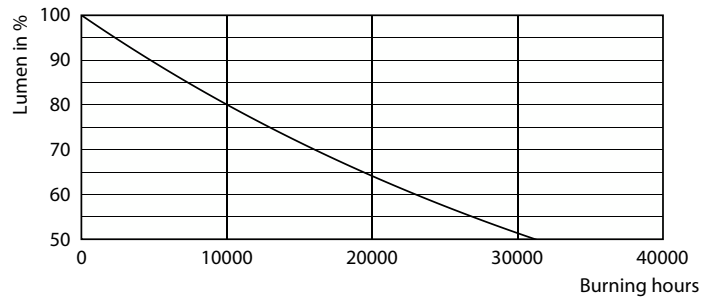

Product data

General Information		Operating and Electrical	
Cap base	E27 [E27]	Lamp Luminous Efficacy EM (Nom)	96.00 lm/W
EU RoHS compliant	Yes	Colour consistency	<6
Nominal lifetime (nom.)	15000 h	Colour Rendering Index,horiz (Nom)	80
Switching cycle	50,000X	LLMF at end of nominal lifetime (nom.)	70 %
Technical type	50-70W		
Light Technical			
Colour Code	830 [CCT of 3,000 K]	Input frequency	50 to 60 Hz
Technical Beam Angle (Nom)	180 °	Power (Rated) (Nom)	50 W
Lamp Luminous Flux 25°C EL (Nom)	4800 lm	Lamp current (nom.)	418 mA
Colour Designation	White (WH)	Wattage equivalent	70 W
Colour Temperature, horizontal (Nom)	3000 K	Starting time (nom.)	0.5 s
		Warm-up time to 60% light (nom.)	0.5 s
		Power factor (nom.)	0.5

TrueForce Core LED Industrial and Retail (Highbay – HPI/SON/HPL)

Photometric data

Technical Parameters 43
Page 11

LEDForce Core HB 50W Tshape E27 830-GUL

Lifetime

Life Expectancy Diagram

Lumen Maintenance Diagram