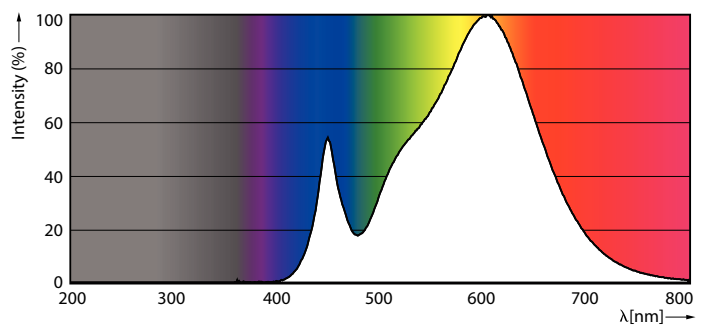

Product data

General Information		Operating and Electrical	
Cap base	E27 [E27]	Lamp Luminous Efficacy EM (Nom)	96.00 lm/W
EU RoHS compliant	Yes	Colour consistency	<6
Nominal lifetime (nom.)	15000 h	Colour Rendering Index,horiz (Nom)	80
Switching cycle	50,000X	LLMF at end of nominal lifetime (nom.)	70 %
Technical type	50-70W		
Light Technical			
Colour Code	830 [CCT of 3,000 K]	Input frequency	50 to 60 Hz
Technical Beam Angle (Nom)	180 °	Power (Rated) (Nom)	50 W
Lamp Luminous Flux 25°C EL (Nom)	4800 lm	Lamp current (nom.)	418 mA
Colour Designation	White (WH)	Wattage equivalent	70 W
Colour Temperature, horizontal (Nom)	3000 K	Starting time (nom.)	0.5 s
		Warm-up time to 60% light (nom.)	0.5 s
		Power factor (nom.)	0.5

Dimensional drawing

TrueForce Core HB 50W E27 830 GN3

Product	D	C
TrueForce Core HB 50W E27 830 GN3	139 mm	221 mm

Photometric data

LEDTForce Core HB 50W Tshape E27-LDD

LEDTForce Core HB 50W Tshape E27 830-POC