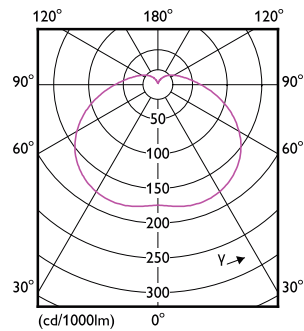

LEDTForce Core HB 30W Tshape E27-LDD