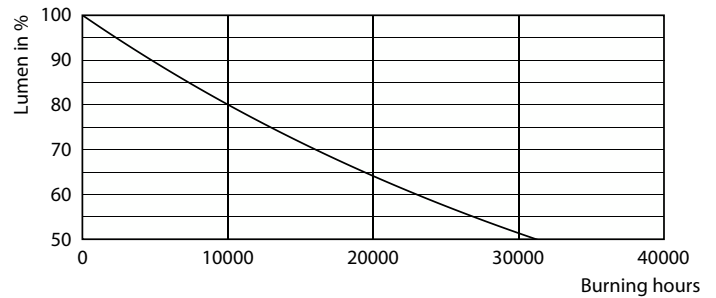

### Product data

General Information		Operating and Electrical	
Cap base	E27 [ E27]	Lamp Luminous Efficacy EM (Nom)	100.00 lm/W
EU RoHS compliant	Yes	Colour consistency	<6
Nominal lifetime (nom.)	15000 h	Colour Rendering Index,horiz (Nom)	80
Switching cycle	50,000X	LLMF at end of nominal lifetime (nom.)	70 %
Technical type	30-45W		
Light Technical			
Colour Code	830 [ CCT of 3,000 K]	Input frequency	50 to 60 Hz
Technical Beam Angle (Nom)	180 °	Power (Rated) (Nom)	30 W
Lamp Luminous Flux 25°C EL (Nom)	3000 lm	Lamp current (nom.)	245 mA
Colour Designation	White (WH)	Wattage equivalent	45 W
Colour Temperature, horizontal (Nom)	3000 K	Starting time (nom.)	0.5 s
		Warm-up time to 60% light (nom.)	0.5 s
		Power factor (nom.)	0.5

## Lifetime

Life Expectancy Diagram

Lumen Maintenance Diagram