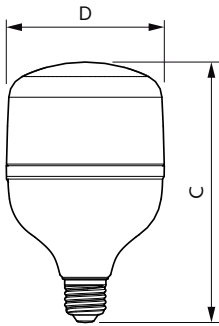

### Product data

General Information		Operating and Electrical	
Cap base	E27 [ E27]	Lamp Luminous Efficacy EM (Nom)	100.00 lm/W
EU RoHS compliant	Yes	Colour consistency	<6
Nominal lifetime (nom.)	15000 h	Colour Rendering Index,horiz (Nom)	80
Switching cycle	50,000X	LLMF at end of nominal lifetime (nom.)	70 %
Technical type	30-45W		
Light Technical			
Colour Code	830 [ CCT of 3,000 K]	Input frequency	50 to 60 Hz
Technical Beam Angle (Nom)	180 °	Power (Rated) (Nom)	30 W
Lamp Luminous Flux 25°C EL (Nom)	3000 lm	Lamp current (nom.)	245 mA
Colour Designation	White (WH)	Wattage equivalent	45 W
Colour Temperature, horizontal (Nom)	3000 K	Starting time (nom.)	0.5 s
		Warm-up time to 60% light (nom.)	0.5 s
		Power factor (nom.)	0.5

## Dimensional drawing

TrueForce Core HB 30W E27 830 GN3

Product	D	C
TrueForce Core HB 30W E27 830 GN3	100 mm	165 mm