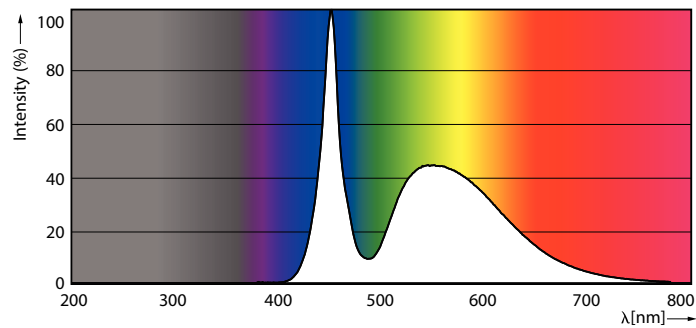

TrueForce LED Public (Road – SON)

Bulb shape	Others
Approval and Application	
Energy Efficiency Class	C
Energy consumption kWh/1,000 hours	35 kWh
	406197
Product Data	
Full product code	871869967487800

Order product name	TrueForce LED Road 35W E27 765 MV
EAN/UPC – product	8718699674878
Order code	929002068608
SAP numerator – quantity per pack	1
Numerator – packs per outer box	6
SAP material	929002068608
SAP net weight (piece)	0.230 kg

Dimensional drawing

Product	D	C
TrueForce LED Road 35W E27 765 MV	61 mm	200 mm

Photometric data

LEDTForce Road 55W Others E40 765-POC