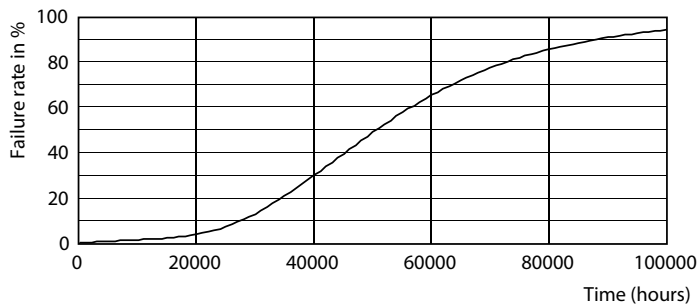

TrueForce LED Public (Road – SON)

Photometric data

LEDForce Road 35W Others E27 765-GUL

Lifetime