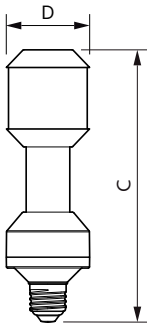

Product data

General Information	
Cap base	E27 [E27]
EU RoHS compliant	Yes
Nominal lifetime (nom.)	50000 h
Switching cycle	50,000X
Technical type	35-70W
	Sphere
Light Technical	
Colour Code	765 [CCT of 6,500 K]
Lamp Luminous Flux 25°C EL (Nom)	6000 lm
Colour Designation	Cool Daylight
Colour Temperature, horizontal (Nom)	6500 K
Lamp Luminous Efficacy EM (Nom)	171.00 lm/W
Colour consistency	<6
Colour Rendering Index,horiz (Nom)	70
LLMF at end of nominal lifetime (nom.)	70 %

Dimensional drawing

TForce LED Road 35W E27 765 MV

Product	D	C
TrueForce LED Road 35W E27 765 MV	61 mm	200 mm

Photometric data

LEDTForce Road 55W Others E40 765-POC

LEDTForce Road 35W Others E27-LDD

TrueForce LED Public (Road – SON)