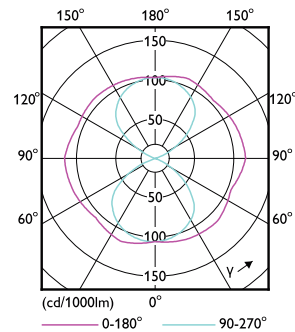

Product data

General Information	
Cap base	E27 [E27]
EU RoHS compliant	Yes
Nominal lifetime (nom.)	50000 h
Switching cycle	50,000X
Technical type	35-70W
	Sphere
Light Technical	
Colour Code	765 [CCT of 6,500 K]
Lamp Luminous Flux 25°C EL (Nom)	6000 lm
Colour Designation	Cool Daylight
Colour Temperature, horizontal (Nom)	6500 K
Lamp Luminous Efficacy EM (Nom)	171.00 lm/W
Colour consistency	<6
Colour Rendering Index,horiz (Nom)	70
LLMF at end of nominal lifetime (nom.)	70 %

Dimensional drawing

TForce LED Road 35W E27 765 MV

Product	D	C
TrueForce LED Road 35W E27 765 MV	61 mm	200 mm

Photometric data

LEDTForce Road 55W Others E40 765-POC

LEDTForce Road 35W Others E27-LDD

TrueForce LED Public (Road – SON)