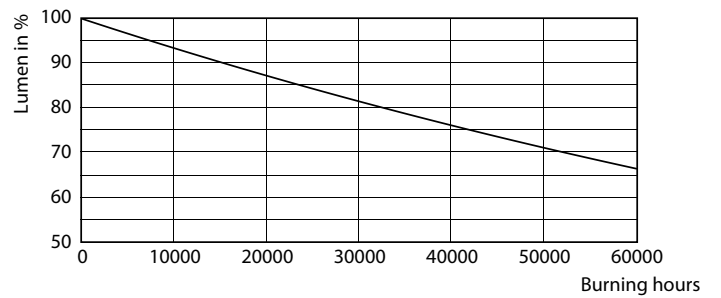

TrueForce LED Public (Road – SON)

Photometric data

LEDForce Road 35W Others E27 765-GUL

Lifetime

50K

50K