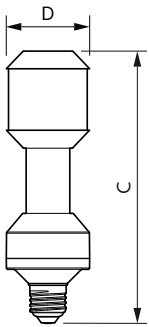

Warnings and Safety

- Installation should always be performed by a qualified electrician or installer. Use the installation guide for instructions.

Product data

General Information	
Lighting Technology	LED
Flux measurement reference	Sphere
Switching Cycle	50,000
Nominal lifetime	50,000 hour(s)
Cap-Base	E27 [E27]
Light Technical	
Color Code	740 [CCT of 4000K]
Luminous Flux	6,000 lumen
Color Designation	Cool White (CW)
Correlated Color Temperature (Nom)	4000 K
Luminous Efficacy (rated) (Nom)	171.00 lm/W
Color Consistency	<6
Color rendering index (CRI)	70

Dimensional drawing

Product	D	C
TForce LED Road 35W E27 740 MV	61 mm	200 mm

Photometric data

Spectral Power Distribution Colour - TForce LED Road 35W E27 740 MV

General uniform lighting - TForce LED Road 35W E27 740 MV