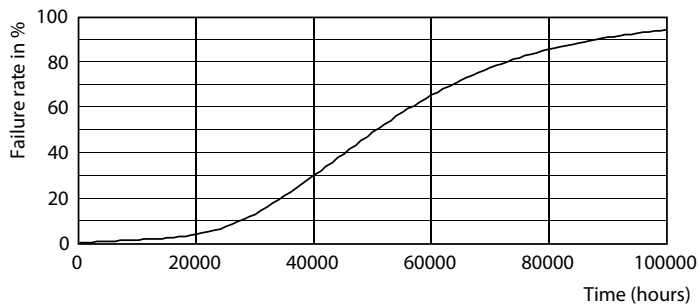

Lifetime

Life Expectancy Diagram - TForce LED Road 35W E27 740 MV