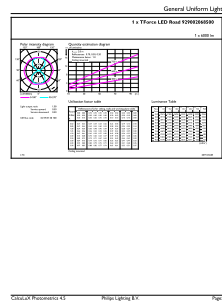

Warnings and Safety

- Installation should always be performed by a qualified electrician or installer. Use the installation guide for instructions.

Product data

General Information	
Lighting Technology	LED
Flux measurement reference	Sphere
Switching Cycle	50,000
Nominal lifetime	50,000 hour(s)
Cap-Base	E27 [E27]
Light Technical	
Color Code	740 [CCT of 4000K]
Luminous Flux	6,000 lumen
Color Designation	Cool White (CW)
Correlated Color Temperature (Nom)	4000 K
Luminous Efficacy (rated) (Nom)	171.00 lm/W
Color Consistency	<6
Color rendering index (CRI)	70

Product Data

Full product code	871869967485400
Order product name	TForce LED Road 35W E27 740 MV
Order code	929002068508
Numerator - Quantity Per Pack	1
Numerator - Packs per outer box	6
Material number (12NC)	929002068508
Full product name	TForce LED Road 35W E27 740 MV
EAN/UPC - Case	8718699674861

Dimensional drawing

Product	D	C
TForce LED Road 35W E27 740 MV	61 mm	200 mm

Photometric data

Spectral Power Distribution Colour - TForce LED Road 35W E27 740 MV

General uniform lighting - TForce LED Road 35W E27 740 MV