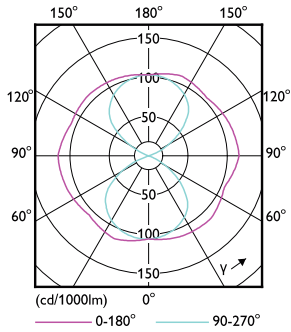

Warnings and Safety

- Installation should always be performed by a qualified electrician or installer. Use the installation guide for instructions.

Product data

General Information	
Lighting Technology	LED
Flux measurement reference	Sphere
Switching Cycle	50,000
Nominal lifetime	50,000 hour(s)
Cap-Base	E27 [E27]
Light Technical	
Color Code	740 [CCT of 4000K]
Luminous Flux	6,000 lumen
Color Designation	Cool White (CW)
Correlated Color Temperature (Nom)	4000 K
Luminous Efficacy (rated) (Nom)	171.00 lm/W
Color Consistency	<6
Color rendering index (CRI)	70

Dimensional drawing

Product	D	C
TForce LED Road 35W E27 740 MV	61 mm	200 mm

Photometric data

Spectral Power Distribution Colour - TForce LED Road 35W E27 740 MV

General uniform lighting - TForce LED Road 35W E27 740 MV

MASTER - LED HID SON-T

Photometric data

Light Distribution Diagram - TForce LED Road 35W E27 740 MV

Lifetime

Life Expectancy Diagram - TForce LED Road 35W E27 740 MV

Lumen Maintenance Diagram - TForce LED Road 35W E27 740 MV