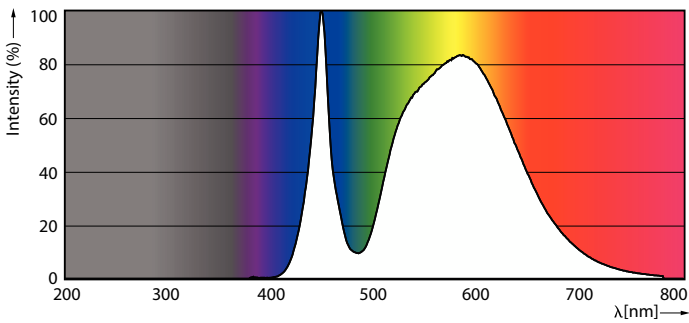

MASTER - LED HID SON-T

Controls and Dimming

Dimmable	No

Mechanical and Housing

Bulb Finish	Clear
Bulb Shape	Others

Approval and Application

Energy Efficiency Class	C
Energy Consumption kWh/1000 h	35 kWh
EPREL Registration Number	406196
EU RoHS compliant	Yes

Product Data

Full product code	871869967485400
Order product name	TForce LED Road 35W E27 740 MV
Order code	929002068508
Numerator - Quantity Per Pack	1
Numerator - Packs per outer box	6
Material number (12NC)	929002068508
Full product name	TForce LED Road 35W E27 740 MV
EAN/UPC - Case	8718699674861

Dimensional drawing

Product	D	C
TForce LED Road 35W E27 740 MV	61 mm	200 mm

Photometric data

Spectral Power Distribution Colour - TForce LED Road 35W E27 740 MV