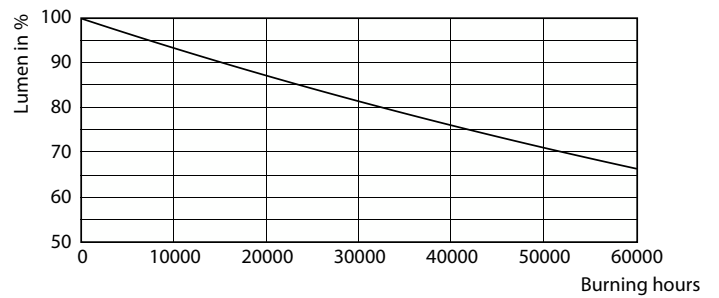

Warnings and Safety

- Installation should always be performed by a qualified electrician or installer. Use the installation guide for instructions.

Product data

General Information	
Lighting Technology	LED
Flux measurement reference	Sphere
Switching Cycle	50,000
Nominal lifetime	50,000 hour(s)
Cap-Base	E27 [E27]
Light Technical	
Color Code	740 [CCT of 4000K]
Luminous Flux	6,000 lumen
Color Designation	Cool White (CW)
Correlated Color Temperature (Nom)	4000 K
Luminous Efficacy (rated) (Nom)	171.00 lm/W
Color Consistency	<6
Color rendering index (CRI)	70

MASTER - LED HID SON-T

Photometric data

Light Distribution Diagram - TForce LED Road 35W E27 740 MV

Lifetime

Life Expectancy Diagram - TForce LED Road 35W E27 740 MV

Lumen Maintenance Diagram - TForce LED Road 35W E27 740 MV