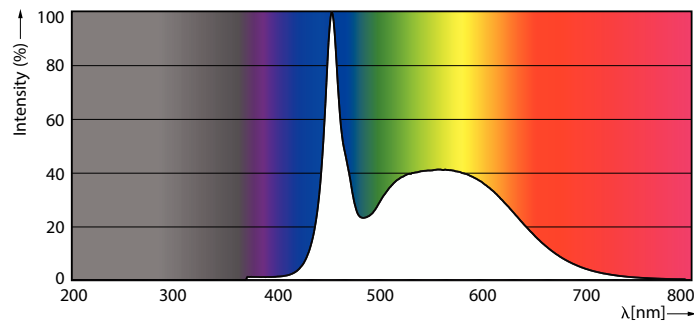

Photometric data

Spectral Power Distribution Colour - MAS LEDtube 1200mm HO 14W865 T8 MY

General uniform lighting - MAS LEDtube 1200mm HO 14W865 T8 MY