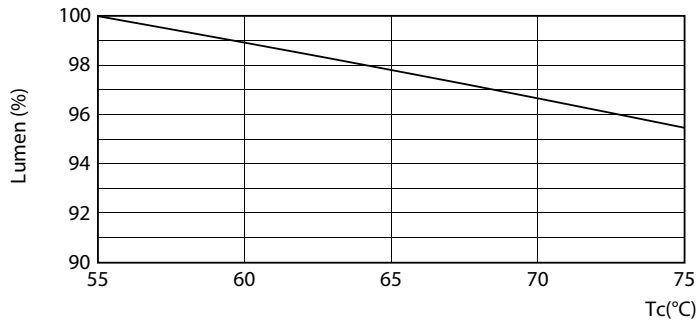

MASTER LEDtube EM/Mains T8

Lifetime

Lumen Maintenance Diagram - MAS LEDtube 1200mm HO 14W865 T8 MY