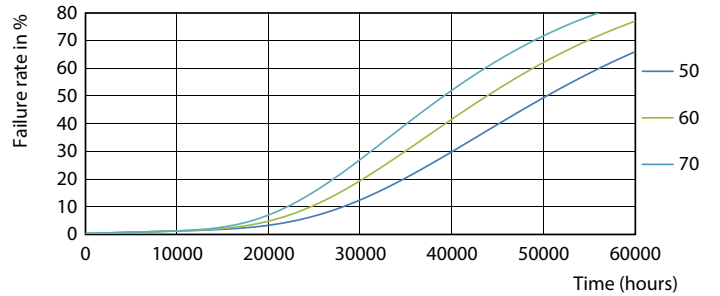

MASTER LEDtube EM/Mains T8

Photometric data

Lifetime

Lumen Maintenance Diagram - MAS LEDtube 1200mm HO 14W865 T8 MY