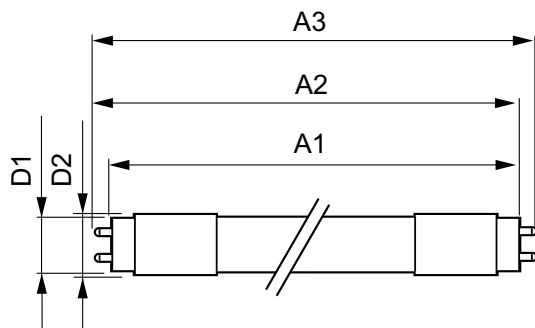

MASTER LEDtube EM/Mains T8

Bulb Material	Plastic
Product Length	1,200 mm
Bulb Shape	Tube, double-ended

Approval and Application

Energy Saving Product	Yes
Approval Marks	RoHS compliance
EU RoHS compliant	Yes

Product Data

Full product code	871869972393400
-------------------	-----------------

Order product name	MAS LEDtube 1200mm HO 14W865 T8 MY
Order code	929001299437
Numerator - Quantity Per Pack	1
Numerator - Packs per outer box	10
Material number (12NC)	929001299437
Full product name	MAS LEDtube 1200mm HO 14W865 T8 MY
EAN/UPC - Case	8718699723941

Dimensional drawing

Product	D1	D2	A1	A2	A3
MAS LEDtube 1200mm HO 14W865 T8 MY	25.8 mm	28 mm	1,198.2 mm	1,205.3 mm	1,212.4 mm

Photometric data

Spectral Power Distribution Colour - MAS LEDtube 1200mm HO 14W865 T8 MY