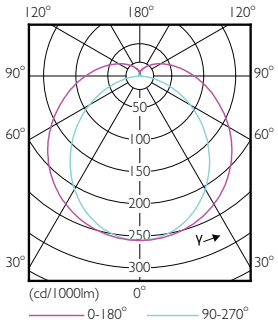

MASTER LEDtube EM/Mains T8

Photometric data

Light Distribution Diagram - MAS LEDtube 1200mm HO 14W865 T8 MY