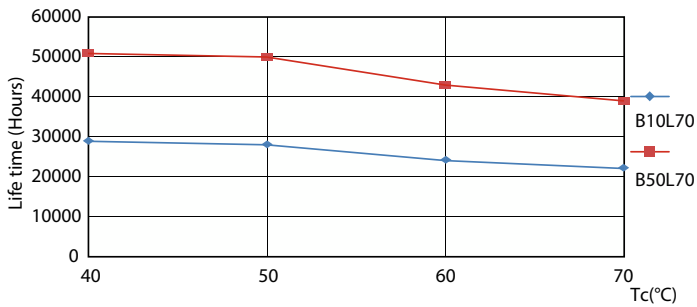

Warnings and Safety

• -

Product data

General Information		Operating and Electrical	
Lighting Technology	LED	Line Frequency	50 to 60 Hz
Switching Cycle	200,000	Input Frequency	50 to 60 Hz
Nominal lifetime	50,000 hour(s)	Power Consumption	14 W
Cap-Base	G13 [Medium Bi-Pin Fluorescent]	Starting Time (Nom)	0.5 s
		Warm-up time to 60% light	0.5 s
		Power Factor (Fraction)	0.9
		Voltage (Nom)	220-240 V
Light Technical		Temperature	
Color Code	865 [CCT of 6500K]	Ambient temperature range	-20 °C to 45 °C
Beam Angle (Nom)	160 degree(s)	T-Case Maximum (Nom)	35 °C
Luminous Flux	2,100 lumen		
Color Designation	Cool Daylight	Controls and Dimming	
Correlated Color Temperature (Nom)	6500 K	Dimmable	No
Luminous Efficacy (rated) (Nom)	150.00 lm/W		
Color Consistency	<6	Mechanical and Housing	
Color rendering index (CRI)	83	Bulb Finish	Frosted
LLMF At End Of Nominal Lifetime (Nom)	70 %		

General uniform lighting - MAS LEDtube 1200mm HO 14W865 T8 MY

MASTER LEDtube EM/Mains T8

Photometric data

Light Distribution Diagram - MAS LEDtube 1200mm HO 14W865 T8 MY

Lifetime

Life Expectancy Diagram - MAS LEDtube 1200mm HO 14W865 T8 MY