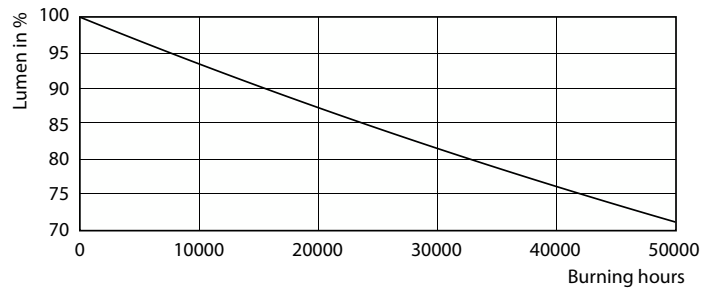

Life Expectancy Diagram - MAS LEDtube 1200mm HO 14W865 T8 MY

Lumen Maintenance Diagram - MAS LEDtube 1200mm HO 14W865 T8 MY