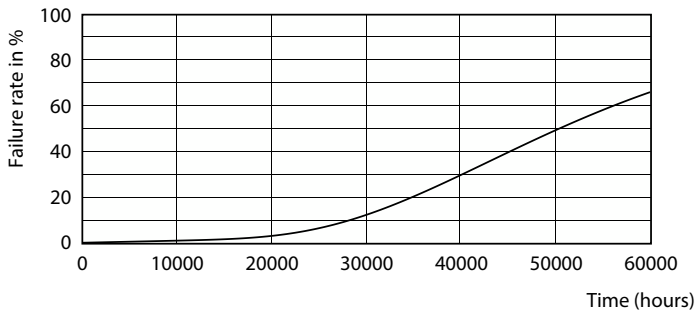

Life Expectancy Diagram - MAS LEDtube 1200mm HO 14W865 T8 MY