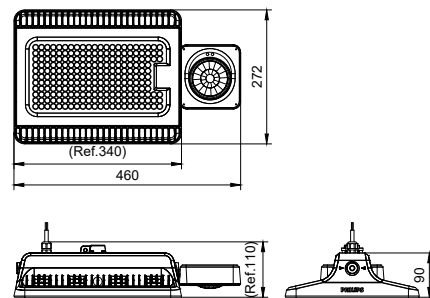

GreenPerform Highbay Rectangular

Application

- Warehouses
- Manufacturing
- Distribution center
- Exhibition hall

Dimensional drawing

Approval and Application

CE mark	CE mark
Protection class IEC	Safety class I
Ingress protection code	IP65