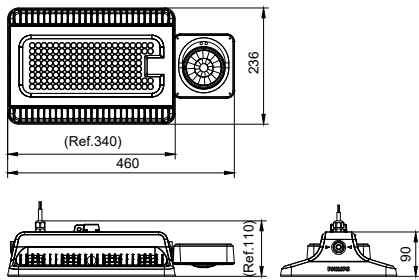

GreenPerform Highbay Rectangular

Application

- Warehouses
- Manufacturing
- Distribution center
- Exhibition hall

Dimensional drawing

Approval and Application

CE mark	CE mark
Protection class IEC	Safety class I
Ingress protection code	IP65