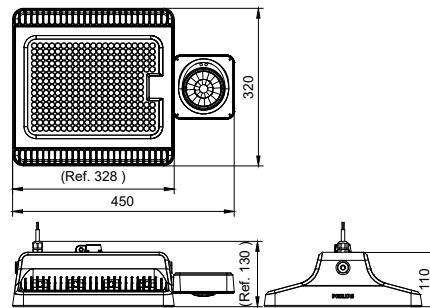

GreenPerform Highbay Rectangular

Application

- Warehouses
- Manufacturing
- Distribution center
- Exhibition hall

Dimensional drawing

Approval and Application

CE mark	CE mark
Protection class IEC	Safety class I
Ingress protection code	IP65