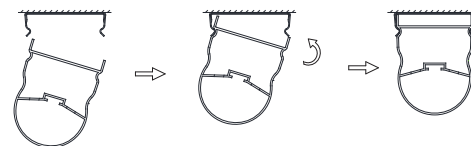

### Supply Cord

60227 IEC 52  
60227 IEC 53  
2x0.75mm<sup>2</sup>  
N : blue  
L : Brown

Please use IP20 or above terminal box (dimension can't smaller than 10x20x25), it is not provided by Signify.

### Surface Mounting

Installation on ceiling or wall through mounting clips.

Type	L600	L1200
D (mm)	300-500	600-800

	Inrush Current	
	Ipeak	T(@50% of Ipeak)
16W	9.3A	380 μs
8W	6.3A	325 μs

The manufacturer will not provide the connector box; Installation may require advice from a qualified person. The end user should use a same or higher IP level connector box than the fixture to connect the wire, the terminal box should conform to EN60998-2-1 or EN60998-2-2, two way, Max. 450V, 0,75...2.5mm<sup>2</sup>, Max. 16A.