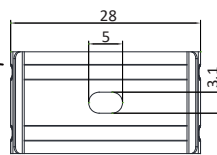

Surface Mounting

Installation on ceiling or wall through mounting clips.

Type	L600	L1200
D (mm)	300-500	600-800