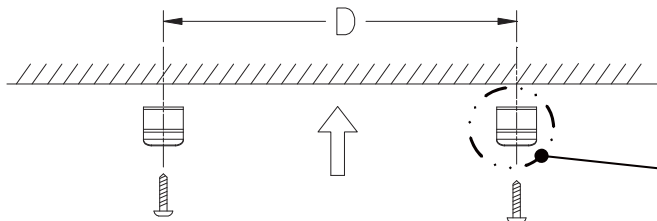

### Supply Cord

60227 IEC 52  
60227 IEC 53  
2x0.75mm<sup>2</sup>  
N : blue  
L : Brown

Please use IP20 or above terminal box (dimension can't smaller than 10x20x25), it is not provided by Signify.

### Surface Mounting

Installation on ceiling or wall through mounting clips.

Type	L600	L1200
D (mm)	300-500	600-800

	Inrush Current	
	Ipeak	T(@50% of Ipeak)
16W	9.3A	380 μs
8W	6.3A	325 μs

The manufacturer will not provide the connector box; Installation may require advice from a qualified person. The end user should use a same or higher IP level connector box than the fixture to connect the wire, the terminal box should conform to EN60998-2-1 or EN60998-2-2, two way, Max. 450V, 0,75...2.5mm<sup>2</sup>, Max. 16A.