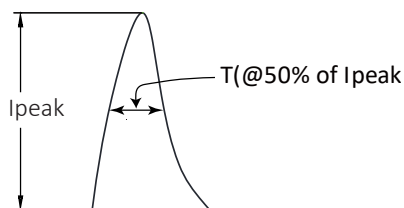

Inrush Current	
	Ipeak	T(@50% of Ipeak)
16W	9.3A	380 μs
8W	6.3A	325 μs

The manufacturer will not provide the connector box; Installation may require advice from a qualified person. The end user should use a same or higher IP level connector box than the fixture to connect the wire, the terminal box should conform to EN60998-2-1 or EN60998-2-2, two way, Max. 450V, 0,75...2.5mm², Max. 16A.

Signify Luminares (Shanghai) Co., Ltd.
Address: 2F, Building 6, No. 1805, Huiyi Highway, Malu Town, Jiading District, SH, PRC
Postalcode: 201801

PHILIPS

Philips and the Philips shield emblem are registered trademarks of Koninklijke Philips N.V.