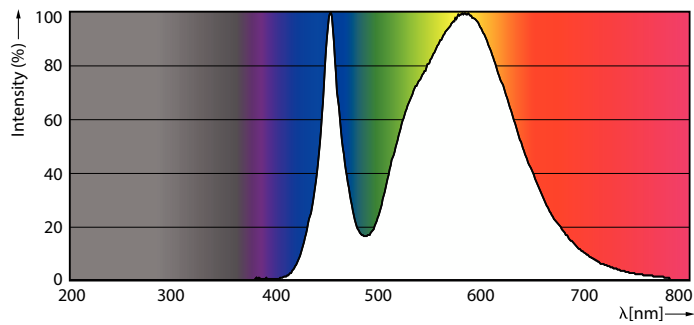

MASTER - LED HID SON-T

Voltage (Nom)	80-90 V
Temperature	
T-Case Maximum (Nom)	103 °C
Controls and Dimming	
Dimmable	No
Mechanical and Housing	
Bulb Finish	Clear
Bulb Shape	Others
Approval and Application	
Energy Efficiency Class	C
Energy Consumption kWh/1000 h	68 kWh

EPREL Registration Number	465206
Product Data	
Full product code	871869963910500
Order product name	TForce LED Road 120-68W E40 740
Order code	929002007702
Numerator - Quantity Per Pack	1
Numerator - Packs per outer box	6
Material Nr. (12NC)	929002007702
Full product name	TForce LED Road 120-68W E40 740
EAN/UPC - Case	8718699639112
EAN/UPC - Product/Case	8718699639105

Dimensional drawing

Product	D	C
TForce LED Road 120-68W E40 740	71 mm	262 mm

Photometric data

Spectral Power Distribution Colour - TForce LED Road 120-68W E40 740