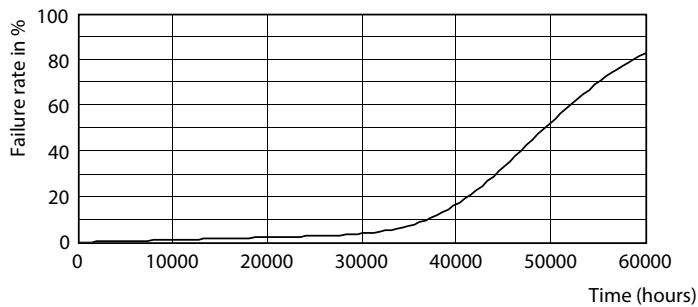

MASTER - LED HID SON-T

Photometric data

Accent Lighting Spots - TForce LED Road 120-68W E40 740

Lifetime

Life Expectancy Diagram - TForce LED Road 120-68W E40 740

Lumen Maintenance Diagram - TForce LED Road 120-68W E40 740