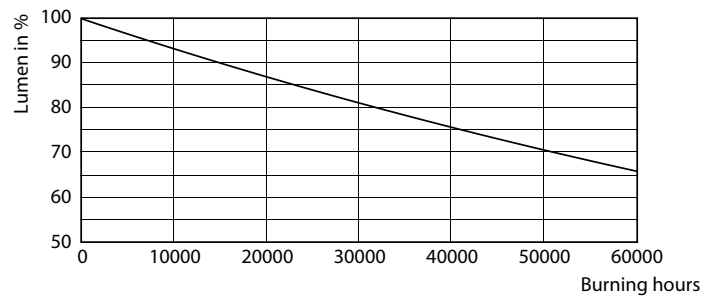

MASTER - LED HID SON-T

Photometric data

Accent Lighting Spots - TForce LED Road 120-68W E40 740

Lifetime

Life Expectancy Diagram - TForce LED Road 120-68W E40 740

Lumen Maintenance Diagram - TForce LED Road 120-68W E40 740