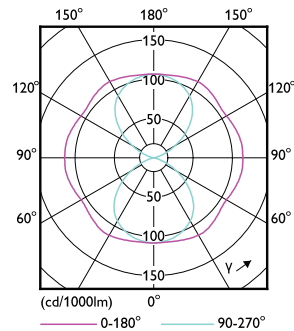

Photometric data

Light Distribution Diagram - TForce LED Road 120-68W E40 740