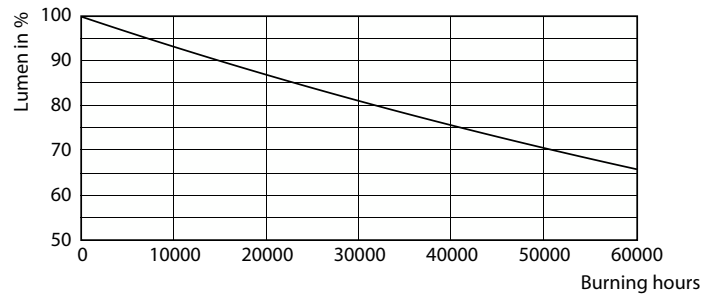

Lumen Maintenance Diagram - TForce LED Road 90-55W E40 740