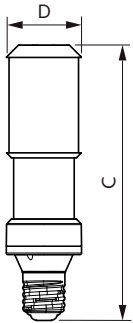

Warnings and Safety

- Installation should always be performed by a qualified electrician or installer. Use the installation guide for instructions.

Product data

General Information	
Cap-Base	E40 [E40]
Nominal lifetime	50,000 hour(s)
Switching Cycle	50,000
Lighting Technology	LED
Flux measurement reference	Sphere
Light Technical	
Color Code	740 [CCT of 4000K]
Luminous Flux	9,000 lumen
Color Designation	Cool White (CW)
Correlated Color Temperature (Nom)	4000 K
Luminous Efficacy (rated) (Nom)	163.00 lm/W
Color Consistency	<6
Color rendering index (CRI)	70

Dimensional drawing

Product	D	C
TForce LED Road 90-55W E40 740	71 mm	262 mm

Photometric data

Light Distribution Diagram - TForce LED Road 90-55W E40 740

MASTER - LED HID SON-T

Photometric data

Spectral Power Distribution Colour - TForce LED Road 90-55W E40 740