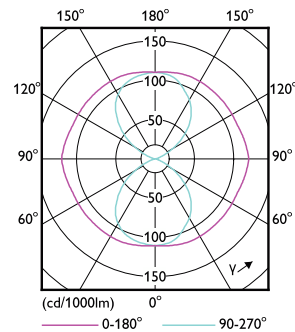

Warnings and Safety

- Installation should always be performed by a qualified electrician or installer. Use the installation guide for instructions.

Product data

General Information	
Cap-Base	E40 [E40]
Nominal lifetime	50,000 hour(s)
Switching Cycle	50,000
Lighting Technology	LED
Flux measurement reference	Sphere
Light Technical	
Color Code	740 [CCT of 4000K]
Luminous Flux	9,000 lumen
Color Designation	Cool White (CW)
Correlated Color Temperature (Nom)	4000 K
Luminous Efficacy (rated) (Nom)	163.00 lm/W
Color Consistency	<6
Color rendering index (CRI)	70

LLMF At End Of Nominal Lifetime (Nom)	70 %
Operating and Electrical	
Line Frequency	50 Hz
Input Frequency	50 Hz
Power Consumption	55 W
Lamp Current (Nom)	1,000 mA
Wattage Equivalent	100 W
Starting Time (Nom)	0.5 s
Warm-up time to 60% light	0.5 s
Power Factor (Fraction)	0.9
Voltage (Nom)	88-98 V

MASTER - LED HID SON-T

Temperature	
T-Case Maximum (Nom)	97 °C
Controls and Dimming	
Dimmable	No
Mechanical and Housing	
Bulb Finish	Clear
Bulb Shape	Others
Approval and Application	
Energy Efficiency Class	D
Energy Consumption kWh/1000 h	55 kWh
EPREL Registration Number	403,608

Dimensional drawing

Product	D	C
TForce LED Road 90-55W E40 740	71 mm	262 mm

Photometric data

Light Distribution Diagram - TForce LED Road 90-55W E40 740

MASTER - LED HID SON-T

Photometric data

Spectral Power Distribution Colour - TForce LED Road 90-55W E40 740