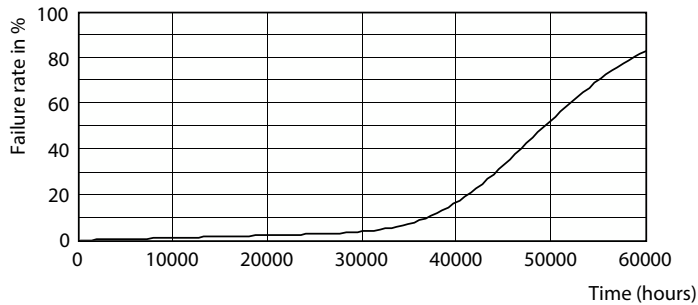

Lifetime

Life Expectancy Diagram - TForce LED Road 90-55W E40 740