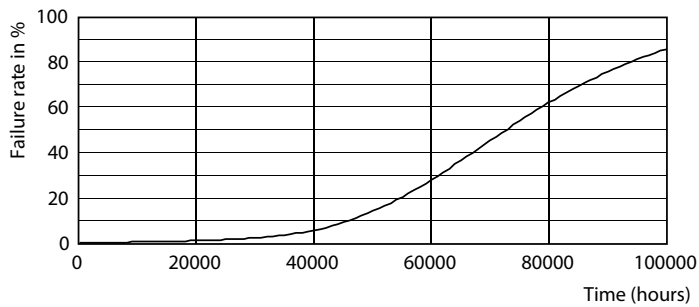

LEDtube MAS HO 18.2W G13 865 16D ND

MASTER LEDtube EM/Mains

Photometric data

LEDtube MAS HO 12.5W G13 830 16D ND

Lifetime

LEDtube_70K-LED

LEDtube MAS SLR 18,2W 70K FailureRate-LED-LED

LEDtube MAS SLR 18,2W 70K LumenVsTc-LMP-LMP