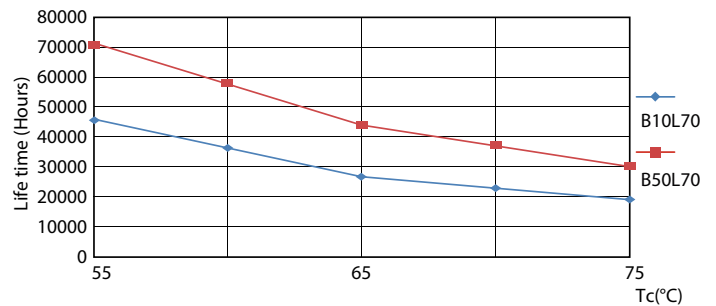

Warnings and Safety

• -

Product data

General Information		LLMF at end of nominal lifetime (nom.) 70 %	
Cap base	G13 ROT (Rotating) [Medium Bi-Pin Fluorescent]	Operating and Electrical	
EU RoHS compliant	Yes	Input frequency	50 to 60 Hz
Nominal lifetime (nom.)	70000 h	Power (Rated) (Nom)	18.2 W
Switching cycle	200,000X	Lamp current (max.)	93 mA
	Sphere	Lamp current (min.)	77 mA
Light Technical		Starting time (nom.)	0.5 s
Colour Code	865 [CCT of 6,500 K]	Warm-up time to 60% light (nom.)	0.5 s
Technical Beam Angle (Nom)	160 °	Power factor (nom.)	0.9
Lamp Luminous Flux 25°C EL (Nom)	3100 lm	Voltage (Nom)	220-240 V
Colour Designation	Cool Daylight	Temperature	
Colour Temperature, horizontal (Nom)	6500 K	T-ambient (max.)	45 °C
Lamp Luminous Efficacy EM (Nom)	170.00 lm/W	T-ambient (min.)	-20 °C
Colour consistency	<6	T storage (max.)	65 °C
Colour Rendering Index,horiz (Nom)	80	T storage (min.)	-40 °C

LEDtube MAS HO 18.2W G13 865 16D ND

MASTER LEDtube EM/Mains

Photometric data

LEDtube MAS HO 12.5W G13 830 16D ND

Lifetime

LEDtube_70K-LED

LEDtube MAS SLR 18,2W 70K FailureRate-LED-LED

LEDtube MAS SLR 18,2W 70K LumenVsTc-LMP-LMP