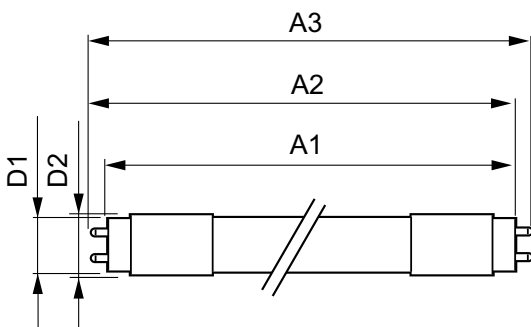

Warnings and Safety

• -

Product data

General Information		LLMF at end of nominal lifetime (nom.) 70 %	
Cap base	G13 ROT (Rotating) [Medium Bi-Pin Fluorescent]	Operating and Electrical	
EU RoHS compliant	Yes	Input frequency	50 to 60 Hz
Nominal lifetime (nom.)	70000 h	Power (Rated) (Nom)	18.2 W
Switching cycle	200,000X	Lamp current (max.)	93 mA
	Sphere	Lamp current (min.)	77 mA
Light Technical		Starting time (nom.)	0.5 s
Colour Code	865 [CCT of 6,500 K]	Warm-up time to 60% light (nom.)	0.5 s
Technical Beam Angle (Nom)	160 °	Power factor (nom.)	0.9
Lamp Luminous Flux 25°C EL (Nom)	3100 lm	Voltage (Nom)	220-240 V
Colour Designation	Cool Daylight	Temperature	
Colour Temperature, horizontal (Nom)	6500 K	T-ambient (max.)	45 °C
Lamp Luminous Efficacy EM (Nom)	170.00 lm/W	T-ambient (min.)	-20 °C
Colour consistency	<6	T storage (max.)	65 °C
Colour Rendering Index,horiz (Nom)	80	T storage (min.)	-40 °C

MASTER LEDtube EM/Mains

T-Case maximum (nom.)	55 °C
Controls and Dimming	
Dimmable	No
Mechanical and Housing	
Lamp Finish	Frosted
Bulb material	Plastic
Product length	1500 mm
Bulb shape	Tube, double-ended
Approval and Application	
Energy Efficiency Class	C
Energy-saving product	Yes
Approval marks	RoHS compliance CE marking KEMA Keur certificate

Energy consumption kWh/1,000 hours	19 kWh
	403595
Product Data	
Full product code	871869959245500
Order product name	MASTER LEDtube 1500mm HO 18.2W 865 T8
EAN/UPC – product	8718699592455
Order code	929001923102
SAP numerator – quantity per pack	1
Numerator – packs per outer box	10
SAP material	929001923102
SAP net weight (piece)	0.450 kg

Dimensional drawing

TLED master HE 3100lm 18.2w 5ft 6500k

Product	D1	D2	A1	A2	A3
MASTER LEDtube 1500mm HO 18.2W 865 T8	25.8 mm	28 mm	1498.8 mm	1505.9 mm	1513 mm

Photometric data

LEDtube MAS SLR 18,2W G13 3100lm 865-POC-POC