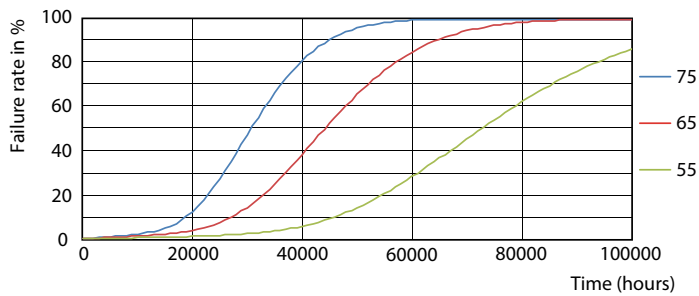

LEDtube MAS HO 18.2W G13 865 16D ND

MASTER LEDtube EM/Mains

Photometric data

LEDtube MAS HO 12.5W G13 830 16D ND

Lifetime

LEDtube_70K-LED

LEDtube MAS SLR 18,2W 70K FailureRate-LED-LED

LEDtube MAS SLR 18,2W 70K LumenVsTc-LMP-LMP