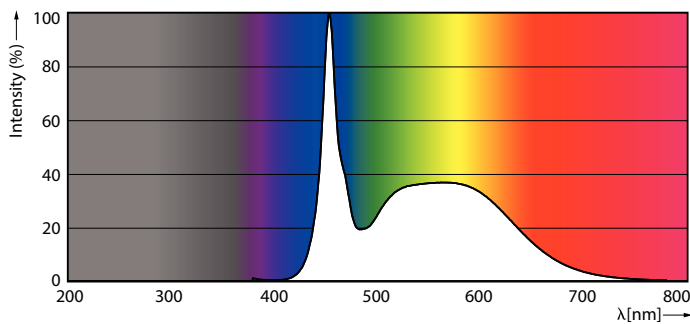

Photometric data

LEDtube MAS SLR 18,2W G13 3100lm 865-POC-POC

LEDtube MAS HO 18.2W G13 865 16D ND