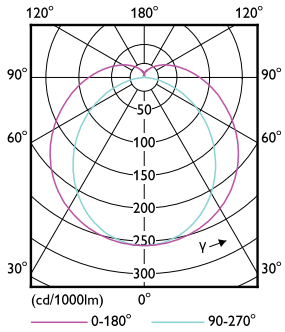

MASTER LEDtube EM/Mains

T-Case maximum (nom.)	55 °C
Controls and Dimming	
Dimmable	No
Mechanical and Housing	
Lamp Finish	Frosted
Bulb material	Plastic
Product length	1500 mm
Bulb shape	Tube, double-ended
Approval and Application	
Energy Efficiency Class	C
Energy-saving product	Yes
Approval marks	RoHS compliance CE marking KEMA Keur certificate

Dimensional drawing

TLED master HE 3100lm 18.2w 5ft 6500k

Product	D1	D2	A1	A2	A3
MASTER LEDtube 1500mm HO 18.2W 865 T8	25.8 mm	28 mm	1498.8 mm	1505.9 mm	1513 mm

Photometric data

LEDtube MAS SLR 18,2W G13 3100lm 865-POC-POC

LEDtube MAS HO 18.2W G13 865 16D ND

MASTER LEDtube EM/Mains

Photometric data

LEDtube MAS HO 12.5W G13 830 16D ND

Lifetime

LEDtube_70K-LED

LEDtube MAS SLR 18,2W 70K FailureRate-LED-LED

LEDtube MAS SLR 18,2W 70K LumenVsTc-LMP-LMP