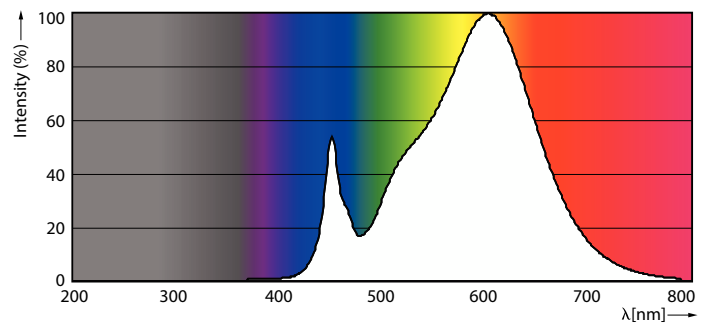

Warnings and Safety

• -

Product data

General information		LLMF at end of nominal lifetime (nom.) 70 %	
Cap base	G13 ROT (Rotating) [Medium Bi-Pin Fluorescent]		
EU RoHS compliant	Yes		
Nominal lifetime (nom.)	75000 h		
Switching cycle	200000		
	Sphere		
Light technical		Operating and electrical	
Colour Code	830 [CCT of 3,000 K]	Input frequency	50 to 60 Hz
Technical Beam Angle (Nom)	160 °	Power (Rated) (Nom)	18.2 W
Lamp Luminous Flux 25°C EL (Nom)	2900 lm	Lamp current (max.)	93 mA
Colour Designation	White (WH)	Lamp current (min.)	77 mA
Colour Temperature, horizontal (Nom)	3000 K	Starting time (nom.)	0.5 s
Lamp Luminous Efficacy EM (Nom)	159 lm/W	Warm-up time to 60% light (nom.)	0.5 s
Colour consistency	<6	Power factor (nom.)	0.9
Colour Rendering Index,horiz (Nom)	80	Voltage (Nom)	220-240 V
		Temperature	
		T-ambient (max.)	45 °C
		T-ambient (min.)	-20 °C
		T storage (max.)	65 °C
		T storage (min.)	-40 °C

Dimensional drawing

MASTER LEDtube 1500mm HO 18.2W 830 T8

Product	D1	D2	A1	A2	A3
MASTER LEDtube 1500mm HO 18.2W 830 T8	25.8 mm	28 mm	1498.8 mm	1505.9 mm	1513 mm

Photometric data

General uniform lighting

Spectral Power Distribution Colour

MASTER LEDtube EM/Mains

Photometric data

Light Distribution Diagram

Lifetime

Lumen Maintenance Diagram

FailureRate

LumenVsTc

Life Expectancy Diagram