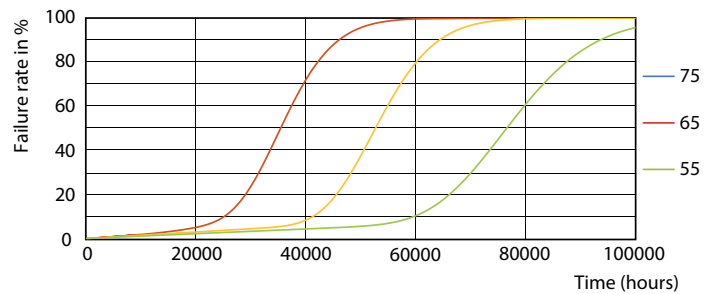

MASTER LEDtube EM/Mains

Photometric data

Lifetime