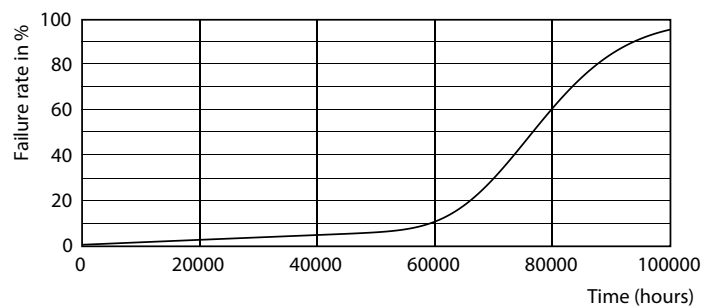

Warnings and Safety

• -

Product data

General information		LLMF at end of nominal lifetime (nom.) 70 %	
Cap base	G13 ROT (Rotating) [Medium Bi-Pin Fluorescent]		
EU RoHS compliant	Yes		
Nominal lifetime (nom.)	75000 h		
Switching cycle	200000		
	Sphere		
Light technical		Operating and electrical	
Colour Code	830 [CCT of 3,000 K]	Input frequency	50 to 60 Hz
Technical Beam Angle (Nom)	160 °	Power (Rated) (Nom)	18.2 W
Lamp Luminous Flux 25°C EL (Nom)	2900 lm	Lamp current (max.)	93 mA
Colour Designation	White (WH)	Lamp current (min.)	77 mA
Colour Temperature, horizontal (Nom)	3000 K	Starting time (nom.)	0.5 s
Lamp Luminous Efficacy EM (Nom)	159 lm/W	Warm-up time to 60% light (nom.)	0.5 s
Colour consistency	<6	Power factor (nom.)	0.9
Colour Rendering Index,horiz (Nom)	80	Voltage (Nom)	220-240 V
		Temperature	
		T-ambient (max.)	45 °C
		T-ambient (min.)	-20 °C
		T storage (max.)	65 °C
		T storage (min.)	-40 °C

MASTER LEDtube EM/Mains

Photometric data

Light Distribution Diagram

Lifetime

Lumen Maintenance Diagram

FailureRate

LumenVsTc

Life Expectancy Diagram