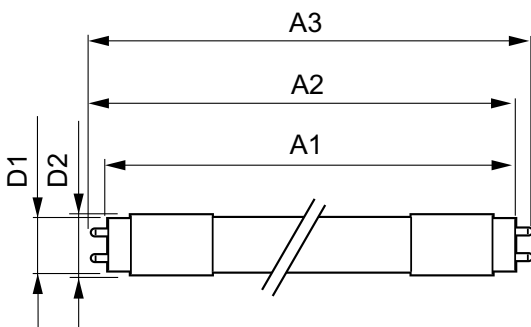

Warnings and Safety

• -

Product data

General information		LLMF at end of nominal lifetime (nom.) 70 %	
Cap base	G13 ROT (Rotating) [Medium Bi-Pin Fluorescent]		
EU RoHS compliant	Yes		
Nominal lifetime (nom.)	75000 h		
Switching cycle	200000		
	Sphere		
Light technical		Operating and electrical	
Colour Code	830 [CCT of 3,000 K]	Input frequency	50 to 60 Hz
Technical Beam Angle (Nom)	160 °	Power (Rated) (Nom)	18.2 W
Lamp Luminous Flux 25°C EL (Nom)	2900 lm	Lamp current (max.)	93 mA
Colour Designation	White (WH)	Lamp current (min.)	77 mA
Colour Temperature, horizontal (Nom)	3000 K	Starting time (nom.)	0.5 s
Lamp Luminous Efficacy EM (Nom)	159 lm/W	Warm-up time to 60% light (nom.)	0.5 s
Colour consistency	<6	Power factor (nom.)	0.9
Colour Rendering Index,horiz (Nom)	80	Voltage (Nom)	220-240 V
		Temperature	
		T-ambient (max.)	45 °C
		T-ambient (min.)	-20 °C
		T storage (max.)	65 °C
		T storage (min.)	-40 °C

MASTER LEDtube EM/Mains

T-Case maximum (nom.)	55 °C
Controls and dimming	
Dimmable	No
Mechanical and housing	
Lamp Finish	Frosted
Bulb material	Plastic
Product length	1500 mm
Bulb shape	Tube, double-ended
Approval and application	
Energy Efficiency Class	D
Energy-saving product	Yes
Approval marks	RoHS compliance TUV CE marking KEMA Keur certificate

Energy consumption kWh/1,000 hours	19 kWh
	1206969
Product data	
Full product code	871869959241700
Order product name	MASTER LEDtube 1500mm HO 18.2W 830 T8
EAN/UPC – product	8718699592417
Order code	929001922902
SAP numerator – quantity per pack	1
Numerator – packs per outer box	10
SAP material	929001922902
Net Weight (Piece)	0.450 kg

Dimensional drawing

MASTER LEDtube 1500mm HO 18.2W 830 T8

Product	D1	D2	A1	A2	A3
MASTER LEDtube 1500mm HO 18.2W 830 T8	25.8 mm	28 mm	1498.8 mm	1505.9 mm	1513 mm

Photometric data

General uniform lighting

Spectral Power Distribution Colour