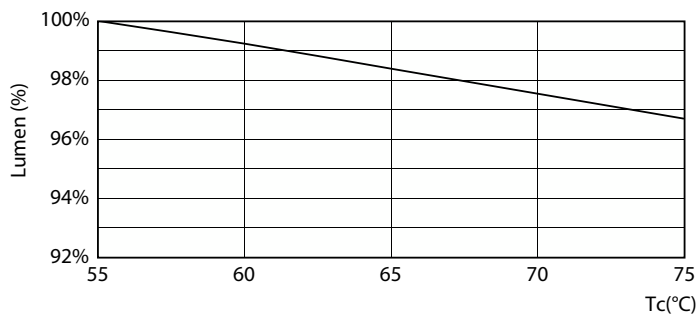

Warnings and Safety

• -

Product data

General information		LLMF at end of nominal lifetime (nom.) 70 %	
Cap base	G13 ROT (Rotating) [Medium Bi-Pin Fluorescent]		
EU RoHS compliant	Yes		
Nominal lifetime (nom.)	75000 h		
Switching cycle	200000		
	Sphere		
Light technical		Operating and electrical	
Colour Code	830 [CCT of 3,000 K]	Input frequency	50 to 60 Hz
Technical Beam Angle (Nom)	160 °	Power (Rated) (Nom)	18.2 W
Lamp Luminous Flux 25°C EL (Nom)	2900 lm	Lamp current (max.)	93 mA
Colour Designation	White (WH)	Lamp current (min.)	77 mA
Colour Temperature, horizontal (Nom)	3000 K	Starting time (nom.)	0.5 s
Lamp Luminous Efficacy EM (Nom)	159 lm/W	Warm-up time to 60% light (nom.)	0.5 s
Colour consistency	<6	Power factor (nom.)	0.9
Colour Rendering Index,horiz (Nom)	80	Voltage (Nom)	220-240 V
		Temperature	
		T-ambient (max.)	45 °C
		T-ambient (min.)	-20 °C
		T storage (max.)	65 °C
		T storage (min.)	-40 °C

MASTER LEDtube EM/Mains

Photometric data

Light Distribution Diagram

Lifetime

Lumen Maintenance Diagram

FailureRate

LumenVsTc

Life Expectancy Diagram