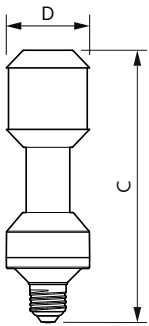

### Warnings and Safety

- Please refer to the installation guide or consult a Philips Lighting representative for the wiring diagram and instructions.

### Product data

General Information		Luminous Efficacy (rated) (Nom)	
Cap-Base	E27 [E27]		171.00 lm/W
Nominal lifetime	50,000 hour(s)	Color Consistency	<6
Switching Cycle	50,000	Color rendering index (CRI)	70
Lighting Technology	LED	LLMF At End Of Nominal Lifetime (Nom)	70 %
Flux measurement reference	Sphere	Operating and Electrical	
CE mark	Yes	Line Frequency	50 Hz
EU RoHS compliant	Yes	Input Frequency	50 Hz
Light Technical		Power Consumption	35 W
Color Code	740 [CCT of 4000K]	Lamp Current (Nom)	920 mA
Luminous Flux	6,000 lumen	Wattage Equivalent	70 W
Color Designation	Cool White (CW)	Starting Time (Nom)	0.5 s
Correlated Color Temperature (Nom)	4000 K	Warm-up time to 60% light	0.5 s
		Power Factor (Fraction)	0.9

## Dimensional drawing

Product	D	C
TForce LED Road 60-35W E27 740	61 mm	200 mm