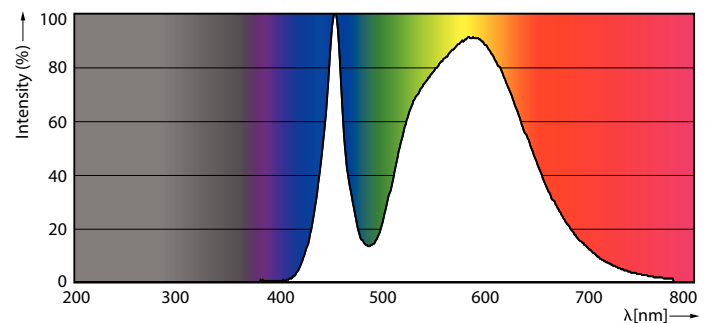

Spectral Power Distribution Colour - TForce LED Road 60-35W E27 740