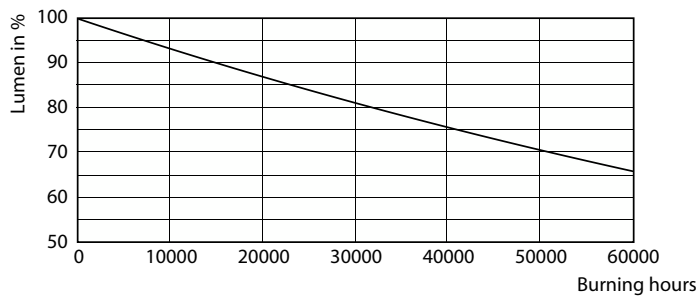

MASTER - LED HID SON-T

Photometric data

General uniform lighting - TForce LED Road 60-35W E27 740

Lifetime

Lumen Maintenance Diagram - TForce LED Road 60-35W E27 740

Life Expectancy Diagram - TForce LED Road 60-35W E27 740