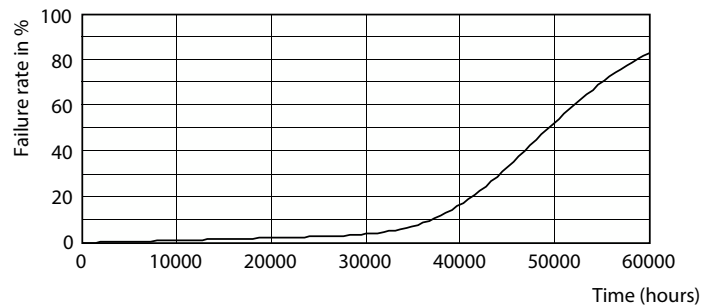

MASTER - LED HID SON-T

Photometric data

General uniform lighting - TForce LED Road 60-35W E27 740

Lifetime

Lumen Maintenance Diagram - TForce LED Road 60-35W E27 740

Life Expectancy Diagram - TForce LED Road 60-35W E27 740