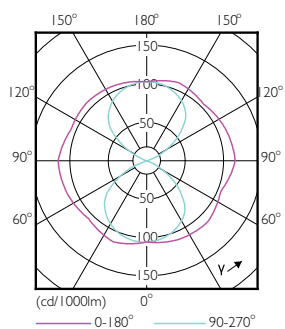

Photometric data

Light Distribution Diagram - TForce LED Road 60-35W E27 740