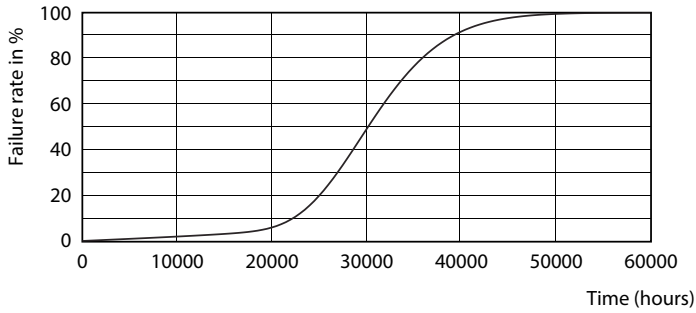

Product data

General information		Warm-up time to 60% light (nom.)		0.5 s
Cap base	G5 [G5]	Power factor (nom.)	0.92	
EU RoHS compliant	Yes	Voltage (Nom)	100–240 V	
Nominal lifetime (nom.)	30000 h	Temperature		
Switching cycle	50000	T-ambient (max.)	45 °C	
Light technical		T-ambient (min.)	-20 °C	
Colour Code	865 [CCT of 6,500 K]	T storage (max.)	65 °C	
Technical Beam Angle (Nom)	200 °	T storage (min.)	-40 °C	
Lamp Luminous Flux 25°C EL (Nom)	2100 lm	T-Case maximum (nom.)	70 °C	
Colour Designation	Cool Daylight	Controls and dimming		
Colour Temperature, horizontal (Nom)	6500 K	Dimmable	No	
Lamp Luminous Efficacy EM (Nom)	131.00 lm/W	Mechanical and housing		
Colour consistency	<6	Product length	1200 mm	
Colour Rendering Index, horiz (Nom)	80	Bulb shape	Tube, double-ended	
LLMF at end of nominal lifetime (nom.)	70 %	Approval and application		
Operating and electrical		Energy-saving product	Yes	
Input frequency	50 to 60 Hz	Approval marks	CE marking RoHS compliance KEMA Keur certificate	
Power (Rated) (Nom)	16 W			
Lamp current (max.)	179 mA			
Lamp current (min.)	77 mA			
Starting time (nom.)	0.5 s			

Photometric data

ESSENTIAL LEDtube 16W G5 865 APR

ESSENTIAL LEDtube 8W G5 865 APR

ESSENTIAL LEDtube 16W G5 840 APR

Essential LEDtube

Lifetime

ESSENTIAL LEDtube 8-16W G5 830-865 APR

ESSENTIAL LEDtube 8-16W G5 830-865 APR