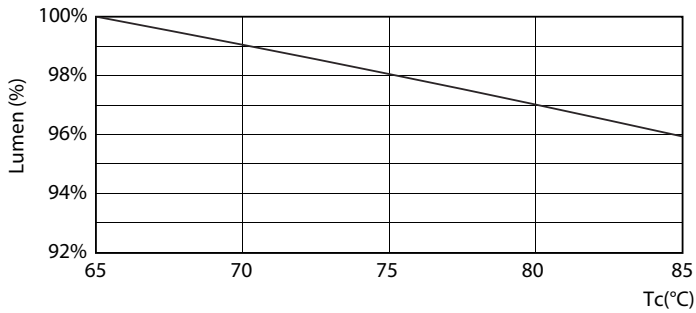

ESSENTIAL LEDtube 8-16W G5 830-865 APR

ESSENTIAL LEDtube 16W G5 830-865 APR