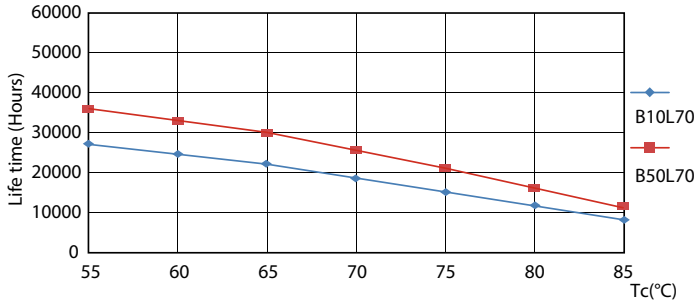

Product data

General information		Warm-up time to 60% light (nom.)		0.5 s
Cap base	G5 [G5]	Power factor (nom.)	0.92	
EU RoHS compliant	Yes	Voltage (Nom)	100–240 V	
Nominal lifetime (nom.)	30000 h	Temperature		
Switching cycle	50000	T-ambient (max.)	45 °C	
Light technical		T-ambient (min.)	-20 °C	
Colour Code	865 [CCT of 6,500 K]	T storage (max.)	65 °C	
Technical Beam Angle (Nom)	200 °	T storage (min.)	-40 °C	
Lamp Luminous Flux 25°C EL (Nom)	2100 lm	T-Case maximum (nom.)	70 °C	
Colour Designation	Cool Daylight	Controls and dimming		
Colour Temperature, horizontal (Nom)	6500 K	Dimmable	No	
Lamp Luminous Efficacy EM (Nom)	131.00 lm/W	Mechanical and housing		
Colour consistency	<6	Product length	1200 mm	
Colour Rendering Index, horiz (Nom)	80	Bulb shape	Tube, double-ended	
LLMF at end of nominal lifetime (nom.)	70 %	Approval and application		
Operating and electrical		Energy-saving product	Yes	
Input frequency	50 to 60 Hz	Approval marks	CE marking RoHS compliance KEMA Keur certificate	
Power (Rated) (Nom)	16 W			
Lamp current (max.)	179 mA			
Lamp current (min.)	77 mA			
Starting time (nom.)	0.5 s			

Photometric data

ESSENTIAL LEDtube 16W G5 865 APR

ESSENTIAL LEDtube 8W G5 865 APR

ESSENTIAL LEDtube 16W G5 840 APR

Essential LEDtube

Lifetime

ESSENTIAL LEDtube 8-16W G5 830-865 APR

ESSENTIAL LEDtube 8-16W G5 830-865 APR