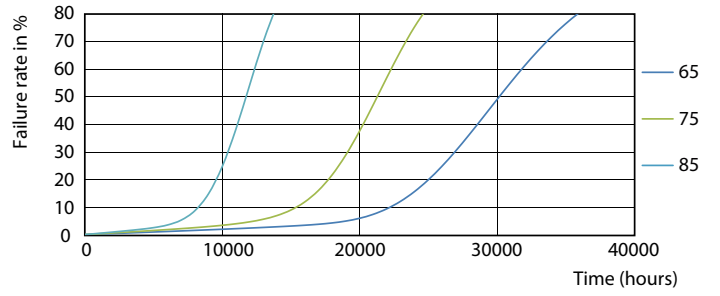

Product data

General information		Warm-up time to 60% light (nom.)		0.5 s
Cap base	G5 [G5]	Power factor (nom.)	0.92	
EU RoHS compliant	Yes	Voltage (Nom)	100–240 V	
Nominal lifetime (nom.)	30000 h	Temperature		
Switching cycle	50000	T-ambient (max.)	45 °C	
Light technical		T-ambient (min.)	-20 °C	
Colour Code	865 [CCT of 6,500 K]	T storage (max.)	65 °C	
Technical Beam Angle (Nom)	200 °	T storage (min.)	-40 °C	
Lamp Luminous Flux 25°C EL (Nom)	2100 lm	T-Case maximum (nom.)	70 °C	
Colour Designation	Cool Daylight	Controls and dimming		
Colour Temperature, horizontal (Nom)	6500 K	Dimmable	No	
Lamp Luminous Efficacy EM (Nom)	131.00 lm/W	Mechanical and housing		
Colour consistency	<6	Product length	1200 mm	
Colour Rendering Index, horiz (Nom)	80	Bulb shape	Tube, double-ended	
LLMF at end of nominal lifetime (nom.)	70 %	Approval and application		
Operating and electrical		Energy-saving product	Yes	
Input frequency	50 to 60 Hz	Approval marks	CE marking RoHS compliance KEMA Keur certificate	
Power (Rated) (Nom)	16 W			
Lamp current (max.)	179 mA			
Lamp current (min.)	77 mA			
Starting time (nom.)	0.5 s			

Photometric data

ESSENTIAL LEDtube 16W G5 865 APR

ESSENTIAL LEDtube 8W G5 865 APR

ESSENTIAL LEDtube 16W G5 840 APR

Essential LEDtube

Lifetime

ESSENTIAL LEDtube 8-16W G5 830-865 APR

ESSENTIAL LEDtube 8-16W G5 830-865 APR