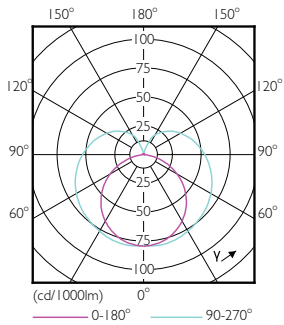

ESSENTIAL LEDtube 16W G5 840 APR