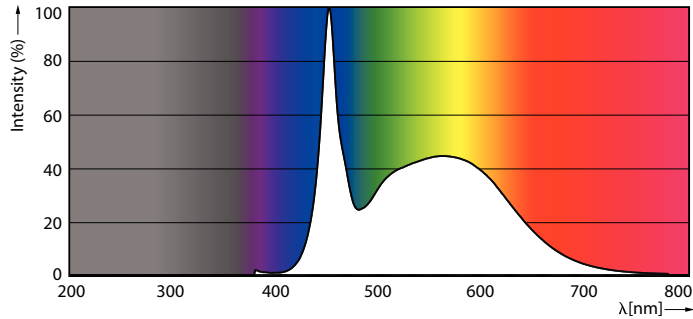

ESSENTIAL LEDtube 8W G5 865 APR