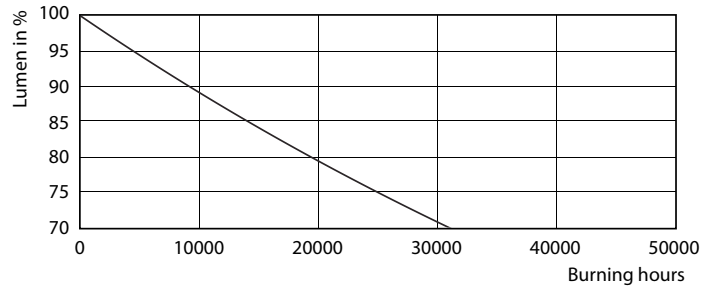

Product data

General information		Warm-up time to 60% light (nom.)		0.5 s
Cap base	G5 [G5]	Power factor (nom.)	0.92	
EU RoHS compliant	Yes	Voltage (Nom)	100–240 V	
Nominal lifetime (nom.)	30000 h	Temperature		
Switching cycle	50000	T-ambient (max.)	45 °C	
Light technical		T-ambient (min.)	-20 °C	
Colour Code	865 [CCT of 6,500 K]	T storage (max.)	65 °C	
Technical Beam Angle (Nom)	200 °	T storage (min.)	-40 °C	
Lamp Luminous Flux 25°C EL (Nom)	2100 lm	T-Case maximum (nom.)	70 °C	
Colour Designation	Cool Daylight	Controls and dimming		
Colour Temperature, horizontal (Nom)	6500 K	Dimmable	No	
Lamp Luminous Efficacy EM (Nom)	131.00 lm/W	Mechanical and housing		
Colour consistency	<6	Product length	1200 mm	
Colour Rendering Index, horiz (Nom)	80	Bulb shape	Tube, double-ended	
LLMF at end of nominal lifetime (nom.)	70 %	Approval and application		
Operating and electrical		Energy-saving product	Yes	
Input frequency	50 to 60 Hz	Approval marks	CE marking RoHS compliance KEMA Keur certificate	
Power (Rated) (Nom)	16 W			
Lamp current (max.)	179 mA			
Lamp current (min.)	77 mA			
Starting time (nom.)	0.5 s			

Photometric data

ESSENTIAL LEDtube 16W G5 865 APR

ESSENTIAL LEDtube 8W G5 865 APR

ESSENTIAL LEDtube 16W G5 840 APR

Essential LEDtube

Lifetime

ESSENTIAL LEDtube 8-16W G5 830-865 APR

ESSENTIAL LEDtube 8-16W G5 830-865 APR