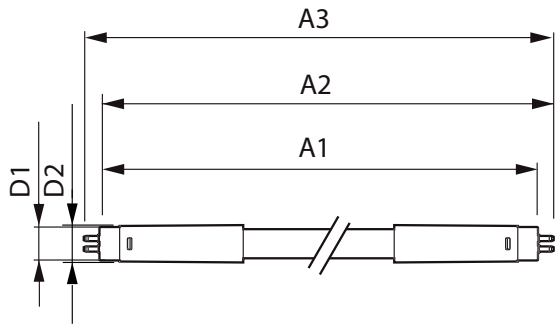

Essential LEDtube

Energy consumption kWh/1,000 hours	16 kWh
Product data	
Full product code	871869673206900
Order product name	CorePro LEDtube 1200mm 16W865 G5 I APR
EAN/UPC – product	8718696732069
Order code	929001381108

SAP numerator – quantity per pack	1
Numerator – packs per outer box	20
SAP material	929001381108
Net Weight (Piece)	0.124 kg

Dimensional drawing

CorePro LEDtube 1200mm 16W865 G5 I APR

Product	D1	D2	A1	A2	A3
CorePro LEDtube 1200mm 16W865 G5 I APR	15.8 mm	19 mm	1149 mm	1156.1 mm	1163.2 mm