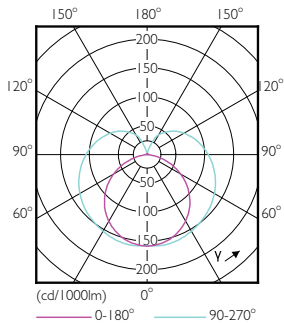

ESSENTIAL LEDtube 8W G5 840 APR