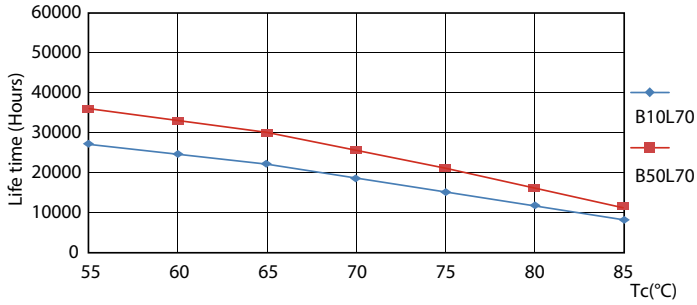

Product data

General Information	
Cap base	G5 [G5]
EU RoHS compliant	Yes
Nominal lifetime (nom.)	30000 h
Switching cycle	50,000X
Light Technical	
Colour Code	865 [CCT of 6,500 K]
Technical Beam Angle (Nom)	200 °
Lamp Luminous Flux 25°C EL (Nom)	1050 lm
Colour Designation	Cool Daylight
Colour Temperature, horizontal (Nom)	6500 K
Lamp Luminous Efficacy EM (Nom)	131.00 lm/W
Colour consistency	<6
Colour Rendering Index, horiz (Nom)	80
LLMF at end of nominal lifetime (nom.)	70 %
Operating and Electrical	
Input frequency	50 to 60 Hz
Power (Rated) (Nom)	8 W
Lamp current (max.)	89 mA
Lamp current (min.)	39 mA
Starting time (nom.)	0.5 s

TLED 600mm 100-240V 8-14W 1050lm 6500K

Photometric data

ESSENTIAL LEDtube 8W G5 865 APR

ESSENTIAL LEDtube 8W G5 865 APR

ESSENTIAL LEDtube 8W G5 840 APR

Essential LEDtube

Lifetime

ESSENTIAL LEDtube 8-16W G5 830-865 APR