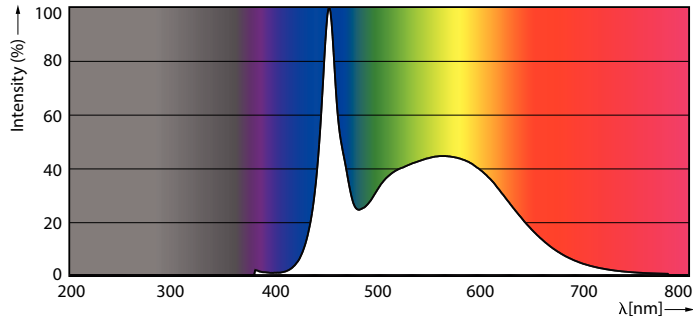

Photometric data

ESSENTIAL LEDtube 8W G5 865 APR