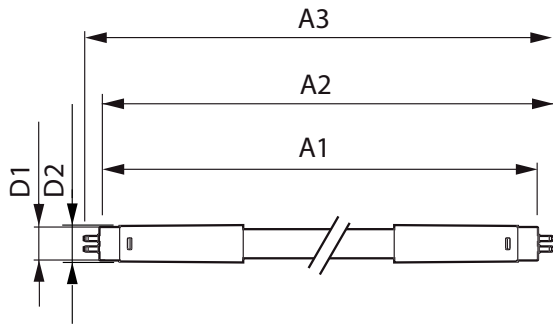

Essential LEDtube

Energy consumption kWh/1,000 hours	8 kWh
Product Data	
Full product code	871869673200700
Order product name	CorePro LEDtube 600mm 8W865 G5 I APR
EAN/UPC – product	8718696732007
Order code	929001380808

SAP numerator – quantity per pack	1
Numerator – packs per outer box	20
SAP material	929001380808
SAP net weight (piece)	0.080 kg

Dimensional drawing

Product	D1	D2	A1	A2	A3
CorePro LEDtube 600mm 8W865 G5 I APR	15.8 mm	19 mm	549 mm	556.1 mm	563.2 mm

TLED 600mm 100-240V 8-14W 1050lm 6500K