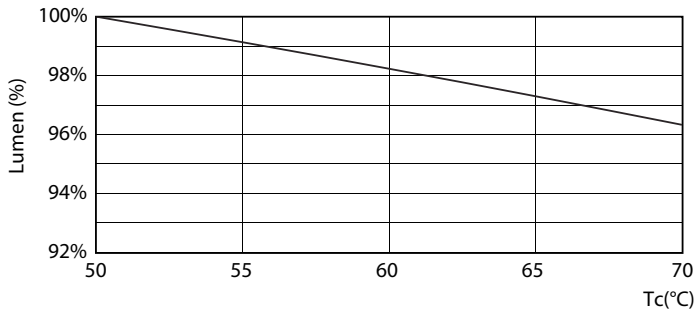

ESSENTIAL LEDtube 8-16W G5 830-865 APR

ESSENTIAL LEDtube 8W G5 830-865 APR