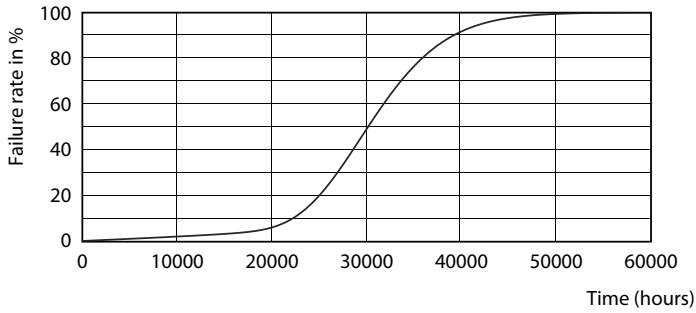

Product data

General Information	
Cap base	G5 [G5]
EU RoHS compliant	Yes
Nominal lifetime (nom.)	30000 h
Switching cycle	50,000X
Light Technical	
Colour Code	840 [CCT of 4,000 K]
Technical Beam Angle (Nom)	200 °
Lamp Luminous Flux 25°C EL (Nom)	1050 lm
Colour Designation	Cool White (CW)
Colour Temperature, horizontal (Nom)	4000 K
Lamp Luminous Efficacy EM (Nom)	131.00 lm/W
Colour consistency	<6
Colour Rendering Index, horiz (Nom)	80
LLMF at end of nominal lifetime (nom.)	70 %
Operating and Electrical	
Input frequency	50 to 60 Hz
Power (Rated) (Nom)	8 W
Lamp current (max.)	89 mA
Lamp current (min.)	39 mA
Starting time (nom.)	0.5 s

Photometric data

ESSENTIAL LEDtube 8W G5 840 APR

ESSENTIAL LEDtube 8W G5 840 APR

ESSENTIAL LEDtube 8W G5 840 APR

Essential LEDtube

Lifetime

ESSENTIAL LEDtube 8-16W G5 830-865 APR

ESSENTIAL LEDtube 8-16W G5 830-865 APR