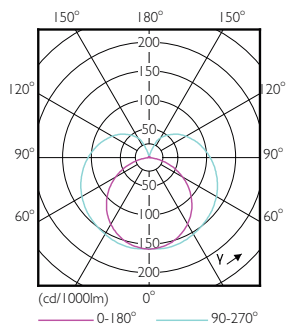

ESSENTIAL LEDtube 8W G5 840 APR