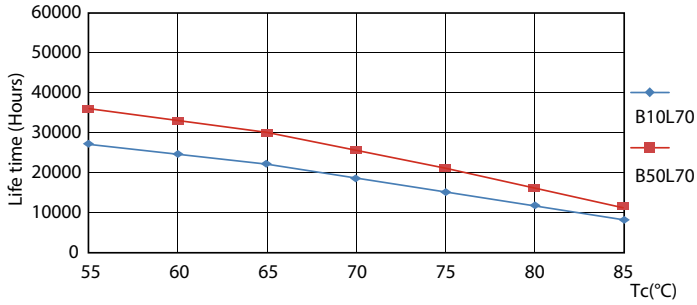

Product data

General Information	
Cap base	G5 [G5]
EU RoHS compliant	Yes
Nominal lifetime (nom.)	30000 h
Switching cycle	50,000X
Light Technical	
Colour Code	840 [CCT of 4,000 K]
Technical Beam Angle (Nom)	200 °
Lamp Luminous Flux 25°C EL (Nom)	1050 lm
Colour Designation	Cool White (CW)
Colour Temperature, horizontal (Nom)	4000 K
Lamp Luminous Efficacy EM (Nom)	131.00 lm/W
Colour consistency	<6
Colour Rendering Index, horiz (Nom)	80
LLMF at end of nominal lifetime (nom.)	70 %
Operating and Electrical	
Input frequency	50 to 60 Hz
Power (Rated) (Nom)	8 W
Lamp current (max.)	89 mA
Lamp current (min.)	39 mA
Starting time (nom.)	0.5 s

Photometric data

ESSENTIAL LEDtube 8W G5 840 APR

ESSENTIAL LEDtube 8W G5 840 APR

ESSENTIAL LEDtube 8W G5 840 APR

Essential LEDtube

Lifetime

ESSENTIAL LEDtube 8-16W G5 830-865 APR

ESSENTIAL LEDtube 8-16W G5 830-865 APR