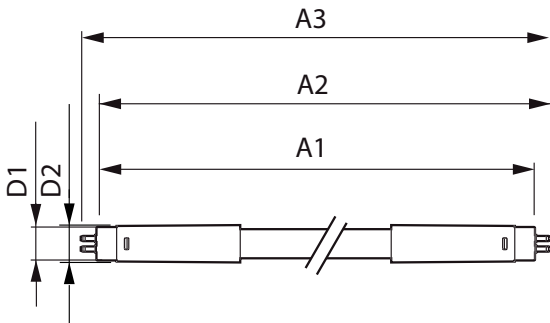

Essential LEDtube

Energy consumption kWh/1,000 hours	8 kWh
Product Data	
Full product code	871869673198700
Order product name	CorePro LEDtube 600mm 8W840 G5 I APR
EAN/UPC – product	8718696731987
Order code	929001380708

SAP numerator – quantity per pack	1
Numerator – packs per outer box	20
SAP material	929001380708
SAP net weight (piece)	0.080 kg

Dimensional drawing

TLED 600mm 100-240V 8-14W 1050lm 4000K

Product	D1	D2	A1	A2	A3
CorePro LEDtube 600mm 8W840 G5 I APR	15.8 mm	19 mm	549 mm	556.1 mm	563.2 mm