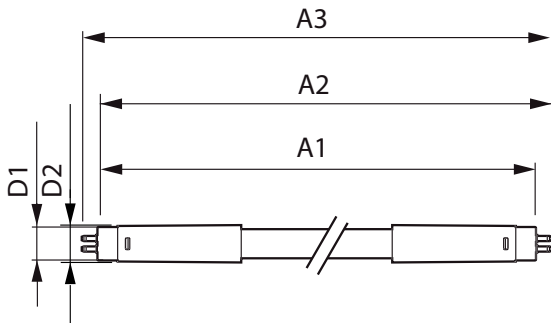

Essential LEDtube

Energy consumption kWh/1,000 hours	8 kWh
Product Data	
Full product code	871869673196300
Order product name	CorePro LEDtube 600mm 8W830 G5 I APR
EAN/UPC – product	8718696731963
Order code	929001380608

SAP numerator – quantity per pack	1
Numerator – packs per outer box	20
SAP material	929001380608
SAP net weight (piece)	0.080 kg

Dimensional drawing

TLED 600mm 100-240V 8-14W 1050lm 3000K

Product	D1	D2	A1	A2	A3
CorePro LEDtube 600mm 8W830 G5 I APR	15.8 mm	19 mm	549 mm	556.1 mm	563.2 mm

Photometric data