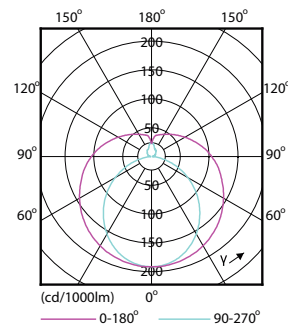

LEDtube HO 20W G13 730 T8 AP I G

LEDtube HO 20W G13 730 T8 AP I G