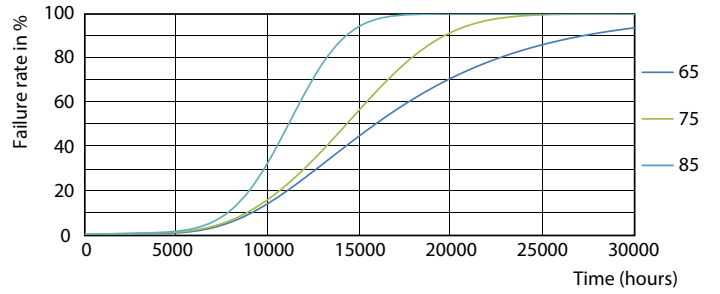

Product data

| General Information | |
|--|----------------------------------|
| Cap base | G13 [Medium Bi-Pin Fluorescent] |
| EU RoHS compliant | Yes |
| Nominal lifetime (nom.) | 15000 h |
| Switching cycle | 50,000X |
| Light Technical | |
| Colour Code | 730 [CCT of 3,000 K] |
| Technical Beam Angle (Nom) | 240 ° |
| Lamp Luminous Flux 25°C EL (Nom) | 1900 lm |
| Colour Designation | White (WH) |
| Colour Temperature, horizontal (Nom) | 3000 K |
| Lamp Luminous Efficacy EM (Nom) | 95.00 lm/W |
| Colour consistency | <7 |
| Colour Rendering Index,horiz (Nom) | 70 |
| LLMF at end of nominal lifetime (nom.) | 70 % |
| Operating and Electrical | |
| Input frequency | 50 to 60 Hz |
| Power (Rated) (Nom) | 20 W |
| Starting time (nom.) | 0.5 s |
| Warm-up time to 60% light (nom.) | 0.5 s |
| Power factor (nom.) | 0.5 |

Photometric data

LEDtube HO 20W G13 730 T8 AP I G

LEDtube HO 20W G13 730 T8 AP I G

LEDtube HO 20W G13 730 T8 AP I G

Essential LEDtube

Lifetime

LEDtube HO 20W G13 730 T8 AP I G

LEDtube HO 20W G13 730 T8 AP I G