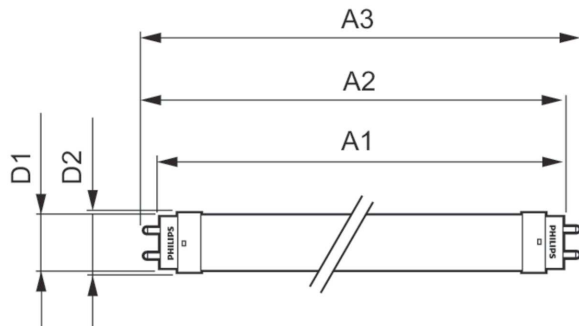

Essential LEDtube

Order product name	LEDtube HO 1200mm 20W 730 T8 AP I G
EAN/UPC – product	8718696687628
Order code	929001299808
SAP numerator – quantity per pack	1
Numerator – packs per outer box	10

SAP material	929001299808
SAP net weight (piece)	0.215 kg

Dimensional drawing

TLED 220-240V 20-36W 3000K G13 EcoFit

Product	D1	D2	A1	A2	A3
LEDtube HO 1200mm 20W 730 T8 AP I G	25.7 mm	28 mm	1198 mm	1205 mm	1212 mm