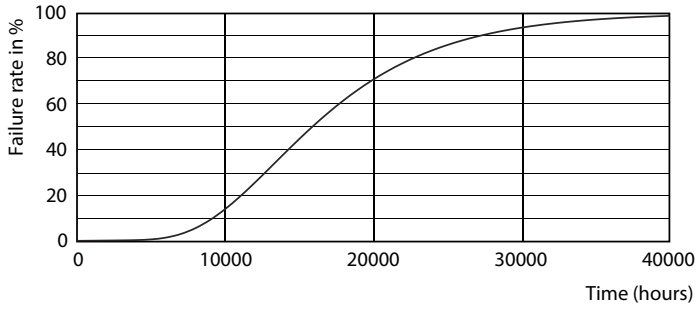

Product data

| General Information | |
|--|----------------------------------|
| Cap base | G13 [Medium Bi-Pin Fluorescent] |
| EU RoHS compliant | Yes |
| Nominal lifetime (nom.) | 15000 h |
| Switching cycle | 50,000X |
| Light Technical | |
| Colour Code | 730 [CCT of 3,000 K] |
| Technical Beam Angle (Nom) | 240 ° |
| Lamp Luminous Flux 25°C EL (Nom) | 1900 lm |
| Colour Designation | White (WH) |
| Colour Temperature, horizontal (Nom) | 3000 K |
| Lamp Luminous Efficacy EM (Nom) | 95.00 lm/W |
| Colour consistency | <7 |
| Colour Rendering Index,horiz (Nom) | 70 |
| LLMF at end of nominal lifetime (nom.) | 70 % |
| Operating and Electrical | |
| Input frequency | 50 to 60 Hz |
| Power (Rated) (Nom) | 20 W |
| Starting time (nom.) | 0.5 s |
| Warm-up time to 60% light (nom.) | 0.5 s |
| Power factor (nom.) | 0.5 |

Photometric data

LEDtube HO 20W G13 730 T8 AP I G

LEDtube HO 20W G13 730 T8 AP I G

LEDtube HO 20W G13 730 T8 AP I G

Essential LEDtube

Lifetime

LEDtube HO 20W G13 730 T8 AP I G

LEDtube HO 20W G13 730 T8 AP I G