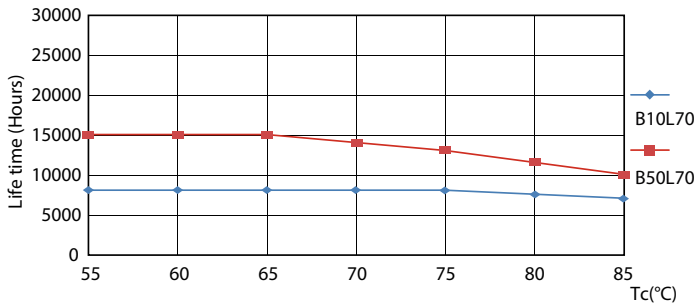

Product data

| General Information | |
|--|----------------------------------|
| Cap base | G13 [Medium Bi-Pin Fluorescent] |
| EU RoHS compliant | Yes |
| Nominal lifetime (nom.) | 15000 h |
| Switching cycle | 50,000X |
| Light Technical | |
| Colour Code | 730 [CCT of 3,000 K] |
| Technical Beam Angle (Nom) | 240 ° |
| Lamp Luminous Flux 25°C EL (Nom) | 1900 lm |
| Colour Designation | White (WH) |
| Colour Temperature, horizontal (Nom) | 3000 K |
| Lamp Luminous Efficacy EM (Nom) | 95.00 lm/W |
| Colour consistency | <7 |
| Colour Rendering Index,horiz (Nom) | 70 |
| LLMF at end of nominal lifetime (nom.) | 70 % |
| Operating and Electrical | |
| Input frequency | 50 to 60 Hz |
| Power (Rated) (Nom) | 20 W |
| Starting time (nom.) | 0.5 s |
| Warm-up time to 60% light (nom.) | 0.5 s |
| Power factor (nom.) | 0.5 |

| Voltage (Nom) | 220-240 V |
|------------------------------------|---------------------------------------|
| Temperature | |
| T-ambient (max.) | 45 °C |
| T-ambient (min.) | -20 °C |
| T storage (max.) | 65 °C |
| T storage (min.) | -40 °C |
| T-Case maximum (nom.) | 65 °C |
| Controls and Dimming | |
| Dimmable | No |
| Mechanical and Housing | |
| Product length | 1200 mm |
| Bulb shape | Tube, double-ended |
| Approval and Application | |
| Energy-saving product | Yes |
| Approval marks | RoHS compliance KEMA Keur certificate |
| Energy consumption kWh/1,000 hours | 20 kWh |
| Product Data | |
| Full product code | 871869668762800 |

Photometric data

LEDtube HO 20W G13 730 T8 AP I G

LEDtube HO 20W G13 730 T8 AP I G

LEDtube HO 20W G13 730 T8 AP I G

Essential LEDtube

Lifetime

LEDtube HO 20W G13 730 T8 AP I G

LEDtube HO 20W G13 730 T8 AP I G