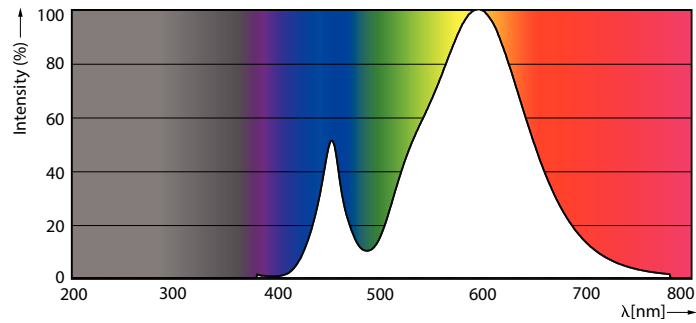

Photometric data

LEDtube HO 20W G13 730 T8 AP I G