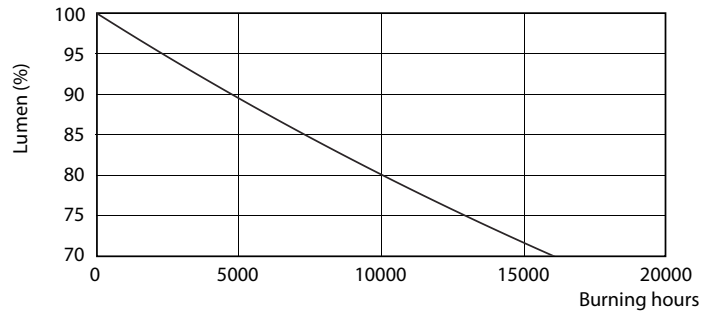

Product data

| General Information | |
|--|----------------------------------|
| Cap base | G13 [Medium Bi-Pin Fluorescent] |
| EU RoHS compliant | Yes |
| Nominal lifetime (nom.) | 15000 h |
| Switching cycle | 50,000X |
| Light Technical | |
| Colour Code | 730 [CCT of 3,000 K] |
| Technical Beam Angle (Nom) | 240 ° |
| Lamp Luminous Flux 25°C EL (Nom) | 1900 lm |
| Colour Designation | White (WH) |
| Colour Temperature, horizontal (Nom) | 3000 K |
| Lamp Luminous Efficacy EM (Nom) | 95.00 lm/W |
| Colour consistency | <7 |
| Colour Rendering Index,horiz (Nom) | 70 |
| LLMF at end of nominal lifetime (nom.) | 70 % |
| Operating and Electrical | |
| Input frequency | 50 to 60 Hz |
| Power (Rated) (Nom) | 20 W |
| Starting time (nom.) | 0.5 s |
| Warm-up time to 60% light (nom.) | 0.5 s |
| Power factor (nom.) | 0.5 |

| Voltage (Nom) | 220-240 V |
|------------------------------------|---------------------------------------|
| Temperature | |
| T-ambient (max.) | 45 °C |
| T-ambient (min.) | -20 °C |
| T storage (max.) | 65 °C |
| T storage (min.) | -40 °C |
| T-Case maximum (nom.) | 65 °C |
| Controls and Dimming | |
| Dimmable | No |
| Mechanical and Housing | |
| Product length | 1200 mm |
| Bulb shape | Tube, double-ended |
| Approval and Application | |
| Energy-saving product | Yes |
| Approval marks | RoHS compliance KEMA Keur certificate |
| Energy consumption kWh/1,000 hours | 20 kWh |
| Product Data | |
| Full product code | 871869668762800 |

Photometric data

LEDtube HO 20W G13 730 T8 AP I G

LEDtube HO 20W G13 730 T8 AP I G

LEDtube HO 20W G13 730 T8 AP I G

Essential LEDtube

Lifetime

LEDtube HO 20W G13 730 T8 AP I G

LEDtube HO 20W G13 730 T8 AP I G