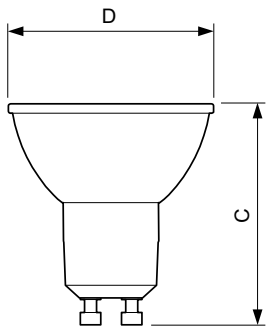

Product data

General information		Temperature	
Cap base	GU10 [GU10]	Lamp current (nom.)	39 mA
EU RoHS compliant	Yes	Wattage equivalent	50 W
Nominal lifetime (nom.)	15000 h	Starting time (nom.)	0.5 s
Switching cycle	50000	Warm-up time to 60% light (nom.)	0.5 s
Technical type	4.6-50W	Power factor (nom.)	0.5
		Voltage (Nom)	220-240 V
Light technical		Controls and dimming	
Colour Code	830 [CCT of 3,000 K]	Dimmable	No
Technical Beam Angle (Nom)	36 °	Mechanical and housing	
Lamp Luminous Flux 25°C EL (Nom)	410 lm	Bulb shape	PAR16 [PAR 2 inch]
Luminous intensity (nom.)	740 cd	Approval and application	
Colour Designation	White (WH)	Suitable for accent lighting	Yes
Colour Temperature, horizontal (Nom)	3000 K	Energy consumption kWh/1,000 hours	5 kWh
Lamp Luminous Efficacy EM (Nom)	89.10 lm/W	Product data	
Colour consistency	<6	Full product code	871869671342600
Colour Rendering Index,horiz (Nom)	80		
LLMF at end of nominal lifetime (nom.)	70 %		
Operating and electrical			
Input frequency	50 to 60 Hz		
Power (Rated) (Nom)	4.6 W		

Dimensional drawing

Essential LED 4.6-50W GU10 830 36D

Product	D	C
Essential LED 4.6-50W GU10 830 36D	50 mm	54 mm

Photometric data

Spectral Power Distribution Colour

Accent Lighting Spots

Light Distribution Diagram