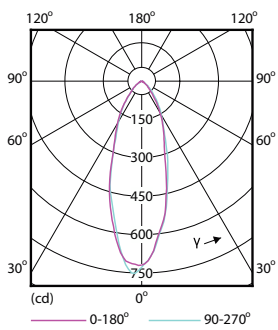

Product data

General information		Temperature	
Cap base	GU10 [GU10]	Lamp current (nom.)	39 mA
EU RoHS compliant	Yes	Wattage equivalent	50 W
Nominal lifetime (nom.)	15000 h	Starting time (nom.)	0.5 s
Switching cycle	50000	Warm-up time to 60% light (nom.)	0.5 s
Technical type	4.6-50W	Power factor (nom.)	0.5
		Voltage (Nom)	220-240 V
Light technical		Controls and dimming	
Colour Code	830 [CCT of 3,000 K]	Dimmable	No
Technical Beam Angle (Nom)	36 °	Mechanical and housing	
Lamp Luminous Flux 25°C EL (Nom)	410 lm	Bulb shape	PAR16 [PAR 2 inch]
Luminous intensity (nom.)	740 cd	Approval and application	
Colour Designation	White (WH)	Suitable for accent lighting	Yes
Colour Temperature, horizontal (Nom)	3000 K	Energy consumption kWh/1,000 hours	5 kWh
Lamp Luminous Efficacy EM (Nom)	89.10 lm/W	Product data	
Colour consistency	<6	Full product code	871869671342600
Colour Rendering Index,horiz (Nom)	80		
LLMF at end of nominal lifetime (nom.)	70 %		
Operating and electrical			
Input frequency	50 to 60 Hz		
Power (Rated) (Nom)	4.6 W		

Dimensional drawing

Essential LED 4.6-50W GU10 830 36D

Product	D	C
Essential LED 4.6-50W GU10 830 36D	50 mm	54 mm

Photometric data

Spectral Power Distribution Colour

Accent Lighting Spots

Light Distribution Diagram

Classic LEDspotMV

Lifetime

Life Expectancy Diagram

Lumen Maintenance Diagram