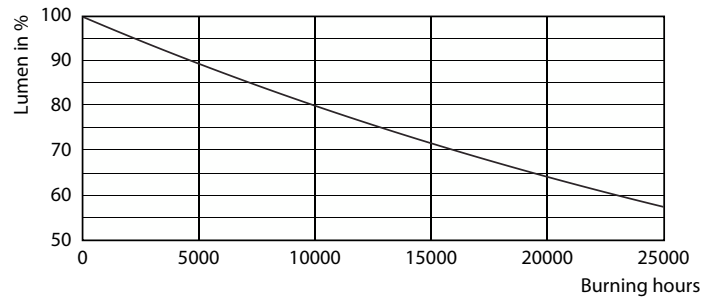

Classic LEDspotMV

Lifetime

Lumen Maintenance Diagram