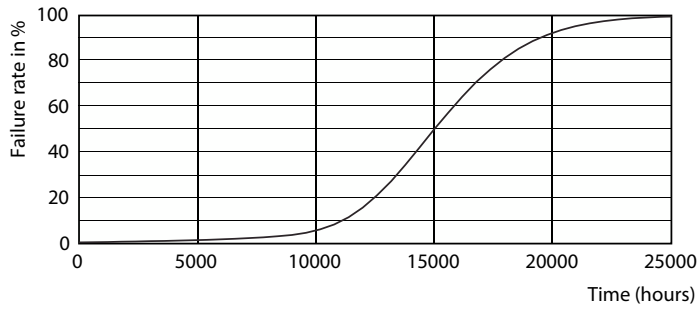

Classic LEDspotMV

Lifetime

Life Expectancy Diagram