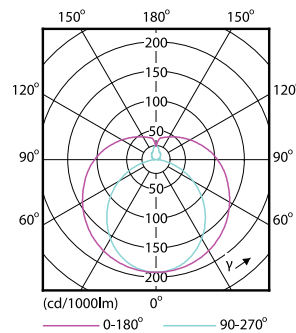

Product data

General Information		Power factor (nom.)	
Cap base	G13 [Medium Bi-Pin Fluorescent]		0.5
EU RoHS compliant	Yes	Voltage (Nom)	220–240 V
Nominal lifetime (nom.)	15000 h	Temperature	
Switching cycle	50,000X	T-ambient (max.)	45 °C
		T-ambient (min.)	-20 °C
		T storage (max.)	65 °C
		T storage (min.)	-40 °C
		T-Case maximum (nom.)	60 °C
		Controls and Dimming	
		Dimmable	No
		Mechanical and Housing	
		Product length	600 mm
		Bulb shape	Tube, double-ended
		Approval and Application	
		Energy-saving product	Yes
		Suitable for accent lighting	No
		Approval marks	RoHS compliance KEMA Keur certificate
Light Technical			
Colour Code	765 [CCT of 6,500 K]		
Technical Beam Angle (Nom)	240 °		
Lamp Luminous Flux 25°C EL (Nom)	800 lm		
Colour Designation	Cool Daylight		
Colour Temperature, horizontal (Nom)	6500 K		
Lamp Luminous Efficacy EM (Nom)	100.00 lm/W		
Colour consistency	<7		
Colour Rendering Index, horiz (Nom)	73		
LLMF at end of nominal lifetime (nom.)	70 %		
Operating and Electrical			
Input frequency	50 to 60 Hz		
Power (Rated) (Nom)	8 W		
Starting time (nom.)	0.5 s		
Warm-up time to 60% light (nom.)	0.5 s		

SAP numerator – quantity per pack	1
Numerator – packs per outer box	10
SAP material	929001184808
SAP net weight (piece)	0.100 kg

Dimensional drawing

TLED 600mm 2ft T8 8W-18W 6500K G13 ND

Product	D1	D2	A1	A2	A3	C	D
LEDtube 600mm	25.68	28	588.5	595.5	602.5	602.5	27.8
8W 765 T8 AP C	mm	mm	mm	mm	mm	mm	mm
G							

Photometric data

LEDtube 600mm 8W 765 T8 CN I G

LEDtube 1200mm 16W 765 T8 CN I G

LEDtube 600mm 8W G13 T8 765 800lm AP C G

Ecofit Ledtubes T8

Lifetime

LEDtube 16W G13 740 T8 AP I G

LEDtube 16W G13 740 T8 AP I G