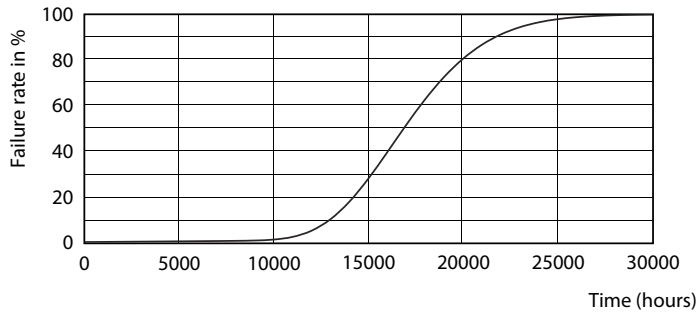

Product data

General Information		Power factor (nom.)	
Cap base	G13 [Medium Bi-Pin Fluorescent]		0.5
EU RoHS compliant	Yes	Voltage (Nom)	220–240 V
Nominal lifetime (nom.)	15000 h	Temperature	
Switching cycle	50,000X	T-ambient (max.)	45 °C
		T-ambient (min.)	-20 °C
		T storage (max.)	65 °C
		T storage (min.)	-40 °C
		T-Case maximum (nom.)	60 °C
		Controls and Dimming	
		Dimmable	No
		Mechanical and Housing	
		Product length	600 mm
		Bulb shape	Tube, double-ended
		Approval and Application	
		Energy-saving product	Yes
		Suitable for accent lighting	No
		Approval marks	RoHS compliance KEMA Keur certificate
Light Technical			
Colour Code	765 [CCT of 6,500 K]		
Technical Beam Angle (Nom)	240 °		
Lamp Luminous Flux 25°C EL (Nom)	800 lm		
Colour Designation	Cool Daylight		
Colour Temperature, horizontal (Nom)	6500 K		
Lamp Luminous Efficacy EM (Nom)	100.00 lm/W		
Colour consistency	<7		
Colour Rendering Index, horiz (Nom)	73		
LLMF at end of nominal lifetime (nom.)	70 %		
Operating and Electrical			
Input frequency	50 to 60 Hz		
Power (Rated) (Nom)	8 W		
Starting time (nom.)	0.5 s		
Warm-up time to 60% light (nom.)	0.5 s		

Photometric data

LEDtube 600mm 8W 765 T8 CN I G

LEDtube 1200mm 16W 765 T8 CN I G

LEDtube 600mm 8W G13 T8 765 800lm AP C G

Ecofit Ledtubes T8

Lifetime

LEDtube 16W G13 740 T8 AP I G

LEDtube 16W G13 740 T8 AP I G