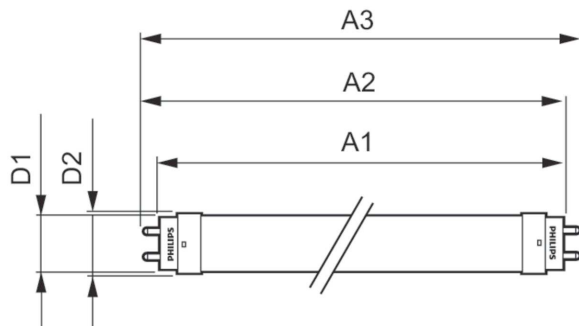

Product data

General Information		Power factor (nom.)	
Cap base	G13 [Medium Bi-Pin Fluorescent]		0.5
EU RoHS compliant	Yes	Voltage (Nom)	220–240 V
Nominal lifetime (nom.)	15000 h	Temperature	
Switching cycle	50,000X	T-ambient (max.)	45 °C
		T-ambient (min.)	-20 °C
		T storage (max.)	65 °C
		T storage (min.)	-40 °C
		T-Case maximum (nom.)	60 °C
		Controls and Dimming	
		Dimmable	No
		Mechanical and Housing	
		Product length	600 mm
		Bulb shape	Tube, double-ended
		Approval and Application	
		Energy-saving product	Yes
		Suitable for accent lighting	No
		Approval marks	RoHS compliance KEMA Keur certificate
Light Technical			
Colour Code	765 [CCT of 6,500 K]		
Technical Beam Angle (Nom)	240 °		
Lamp Luminous Flux 25°C EL (Nom)	800 lm		
Colour Designation	Cool Daylight		
Colour Temperature, horizontal (Nom)	6500 K		
Lamp Luminous Efficacy EM (Nom)	100.00 lm/W		
Colour consistency	<7		
Colour Rendering Index, horiz (Nom)	73		
LLMF at end of nominal lifetime (nom.)	70 %		
Operating and Electrical			
Input frequency	50 to 60 Hz		
Power (Rated) (Nom)	8 W		
Starting time (nom.)	0.5 s		
Warm-up time to 60% light (nom.)	0.5 s		

Ecofit Ledtubes T8

Energy consumption kWh/1,000 hours	8 kWh
Product Data	
Full product code	871869652507400
Order product name	LEDtube 600mm 8W 765 T8 AP C G
EAN/UPC – product	8718696525074
Order code	929001184808

SAP numerator – quantity per pack	1
Numerator – packs per outer box	10
SAP material	929001184808
SAP net weight (piece)	0.100 kg

Dimensional drawing

TLED 600mm 2ft T8 8W-18W 6500K G13 ND

Product	D1	D2	A1	A2	A3	C	D
LEDtube 600mm	25.68	28	588.5	595.5	602.5	602.5	27.8
8W 765 T8 AP C	mm	mm	mm	mm	mm	mm	mm
G							

Photometric data

LEDtube 600mm 8W 765 T8 CN I G

LEDtube 1200mm 16W 765 T8 CN I G

LEDtube 600mm 8W G13 T8 765 800lm AP C G

Ecofit Ledtubes T8

Lifetime

LEDtube 16W G13 740 T8 AP I G

LEDtube 16W G13 740 T8 AP I G