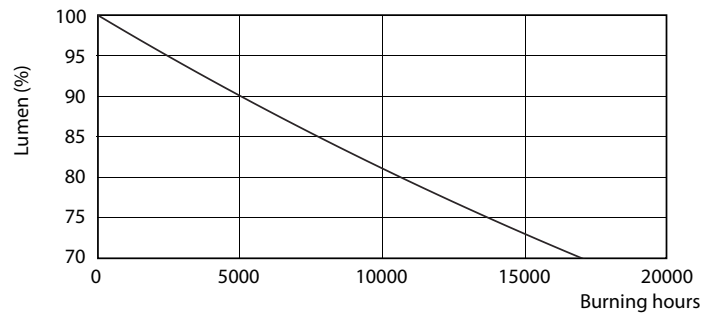

Product data

General Information		Power factor (nom.)	
Cap base	G13 [Medium Bi-Pin Fluorescent]		0.5
EU RoHS compliant	Yes	Voltage (Nom)	220–240 V
Nominal lifetime (nom.)	15000 h	Temperature	
Switching cycle	50,000X	T-ambient (max.)	45 °C
		T-ambient (min.)	-20 °C
		T storage (max.)	65 °C
		T storage (min.)	-40 °C
		T-Case maximum (nom.)	60 °C
		Controls and Dimming	
		Dimmable	No
		Mechanical and Housing	
		Product length	600 mm
		Bulb shape	Tube, double-ended
		Approval and Application	
		Energy-saving product	Yes
		Suitable for accent lighting	No
		Approval marks	RoHS compliance KEMA Keur certificate
Light Technical			
Colour Code	765 [CCT of 6,500 K]		
Technical Beam Angle (Nom)	240 °		
Lamp Luminous Flux 25°C EL (Nom)	800 lm		
Colour Designation	Cool Daylight		
Colour Temperature, horizontal (Nom)	6500 K		
Lamp Luminous Efficacy EM (Nom)	100.00 lm/W		
Colour consistency	<7		
Colour Rendering Index, horiz (Nom)	73		
LLMF at end of nominal lifetime (nom.)	70 %		
Operating and Electrical			
Input frequency	50 to 60 Hz		
Power (Rated) (Nom)	8 W		
Starting time (nom.)	0.5 s		
Warm-up time to 60% light (nom.)	0.5 s		

Photometric data

LEDtube 600mm 8W 765 T8 CN I G

LEDtube 1200mm 16W 765 T8 CN I G

LEDtube 600mm 8W G13 T8 765 800lm AP C G

Ecofit Ledtubes T8

Lifetime

LEDtube 16W G13 740 T8 AP I G

LEDtube 16W G13 740 T8 AP I G