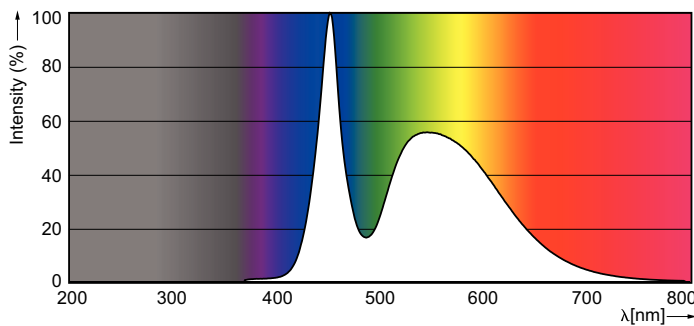

Product data

General Information		Power factor (nom.)	
Cap base	G13 [Medium Bi-Pin Fluorescent]		0.5
EU RoHS compliant	Yes	Voltage (Nom)	220–240 V
Nominal lifetime (nom.)	15000 h	Temperature	
Switching cycle	50,000X	T-ambient (max.)	45 °C
		T-ambient (min.)	-20 °C
		T storage (max.)	65 °C
		T storage (min.)	-40 °C
		T-Case maximum (nom.)	60 °C
		Controls and Dimming	
		Dimmable	No
		Mechanical and Housing	
		Product length	600 mm
		Bulb shape	Tube, double-ended
		Approval and Application	
		Energy-saving product	Yes
		Suitable for accent lighting	No
		Approval marks	RoHS compliance KEMA Keur certificate
Light Technical			
Colour Code	765 [CCT of 6,500 K]		
Technical Beam Angle (Nom)	240 °		
Lamp Luminous Flux 25°C EL (Nom)	800 lm		
Colour Designation	Cool Daylight		
Colour Temperature, horizontal (Nom)	6500 K		
Lamp Luminous Efficacy EM (Nom)	100.00 lm/W		
Colour consistency	<7		
Colour Rendering Index, horiz (Nom)	73		
LLMF at end of nominal lifetime (nom.)	70 %		
Operating and Electrical			
Input frequency	50 to 60 Hz		
Power (Rated) (Nom)	8 W		
Starting time (nom.)	0.5 s		
Warm-up time to 60% light (nom.)	0.5 s		

Photometric data

LEDtube 600mm 8W 765 T8 CN I G

LEDtube 1200mm 16W 765 T8 CN I G

LEDtube 600mm 8W G13 T8 765 800lm AP C G

Ecofit Ledtubes T8

Lifetime

LEDtube 16W G13 740 T8 AP I G

LEDtube 16W G13 740 T8 AP I G