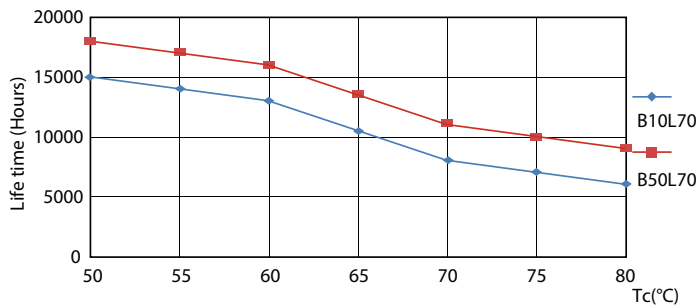

Product data

General Information		Power factor (nom.)	
Cap base	G13 [Medium Bi-Pin Fluorescent]		0.5
EU RoHS compliant	Yes	Voltage (Nom)	220–240 V
Nominal lifetime (nom.)	15000 h	Temperature	
Switching cycle	50,000X	T-ambient (max.)	45 °C
		T-ambient (min.)	-20 °C
		T storage (max.)	65 °C
		T storage (min.)	-40 °C
		T-Case maximum (nom.)	60 °C
		Controls and Dimming	
		Dimmable	No
		Mechanical and Housing	
		Product length	600 mm
		Bulb shape	Tube, double-ended
		Approval and Application	
		Energy-saving product	Yes
		Suitable for accent lighting	No
		Approval marks	RoHS compliance KEMA Keur certificate
Light Technical			
Colour Code	765 [CCT of 6,500 K]		
Technical Beam Angle (Nom)	240 °		
Lamp Luminous Flux 25°C EL (Nom)	800 lm		
Colour Designation	Cool Daylight		
Colour Temperature, horizontal (Nom)	6500 K		
Lamp Luminous Efficacy EM (Nom)	100.00 lm/W		
Colour consistency	<7		
Colour Rendering Index, horiz (Nom)	73		
LLMF at end of nominal lifetime (nom.)	70 %		
Operating and Electrical			
Input frequency	50 to 60 Hz		
Power (Rated) (Nom)	8 W		
Starting time (nom.)	0.5 s		
Warm-up time to 60% light (nom.)	0.5 s		

Photometric data

LEDtube 600mm 8W 765 T8 CN I G

LEDtube 1200mm 16W 765 T8 CN I G

LEDtube 600mm 8W G13 T8 765 800lm AP C G

Ecofit Ledtubes T8

Lifetime

LEDtube 16W G13 740 T8 AP I G

LEDtube 16W G13 740 T8 AP I G