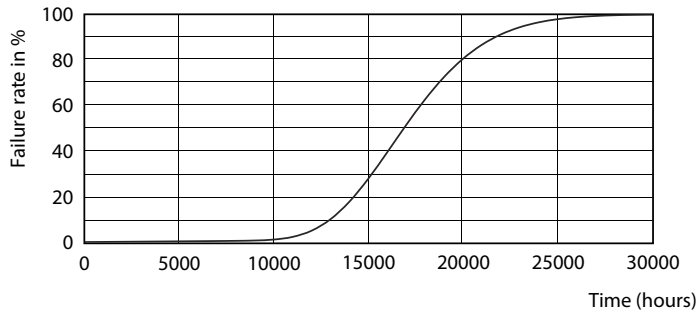

Product data

General Information		Voltage (Nom)	
Cap base	G13 [Medium Bi-Pin Fluorescent]	220-240 V	
EU RoHS compliant	Yes	Temperature	
Nominal lifetime (nom.)	15000 h	T-ambient (max.)	45 °C
Switching cycle	50,000X	T-ambient (min.)	-20 °C
Light Technical		T storage (max.)	65 °C
Colour Code	740 [CCT of 4,000 K]	T storage (min.)	-40 °C
Technical Beam Angle (Nom)	240 °	T-Case maximum (nom.)	60 °C
Lamp Luminous Flux 25°C EL (Nom)	800 lm	Controls and Dimming	
Colour Designation	Cool White (CW)	Dimmable	No
Colour Temperature, horizontal (Nom)	4000 K	Mechanical and Housing	
Lamp Luminous Efficacy EM (Nom)	100.00 lm/W	Product length	600 mm
Colour consistency	<7	Bulb shape	Tube, double-ended
Colour Rendering Index, horiz (Nom)	73	Approval and Application	
LLMF at end of nominal lifetime (nom.)	70 %	Energy-saving product	Yes
Operating and Electrical		Suitable for accent lighting	No
Input frequency	50 to 60 Hz	Approval marks	RoHS compliance KEMA Keur certificate
Power (Rated) (Nom)	8 W	Energy consumption kWh/1,000 hours	8 kWh
Starting time (nom.)	0.5 s		
Warm-up time to 60% light (nom.)	0.5 s		
Power factor (nom.)	0.5		

Photometric data

General Uniform Lighting
1. TLED 600mm 2ft T8 8W-18W 4000K G13 ND

LEDtube 600mm 8W 740 T8 CN I G

LEDtube 600mm 8W 765 T8 CN I G

LEDtube 600mm 8W G13 T8 740 800lm AP C G

Essential LEDtube

Lifetime