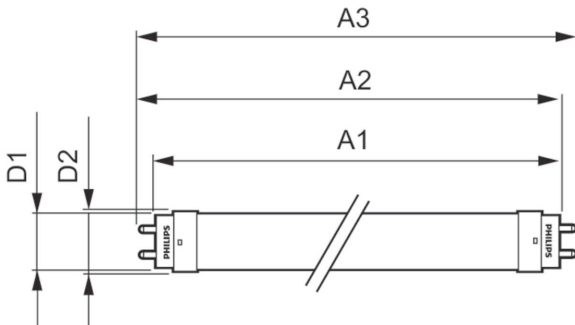

Essential LEDtube

Product Data

Full product code	871869664603800
Order product name	LEDtube 600mm 8W 740 T8 AP I G
EAN/UPC – product	8718696646038
Order code	929001184738
SAP numerator – quantity per pack	1

Numerator – packs per outer box	20
SAP material	929001184738
SAP net weight (piece)	0.090 kg

Dimensional drawing

TLED 600mm 2ft T8 8W-18W 4000K G13 ND

Product	D1	D2	A1	A2	A3	C	D
LEDtube 600mm	25.68	28	588.5	595.5	602.5	602.5	27.8
8W 740 T8 AP I G	mm	mm	mm	mm	mm	mm	mm

Photometric data