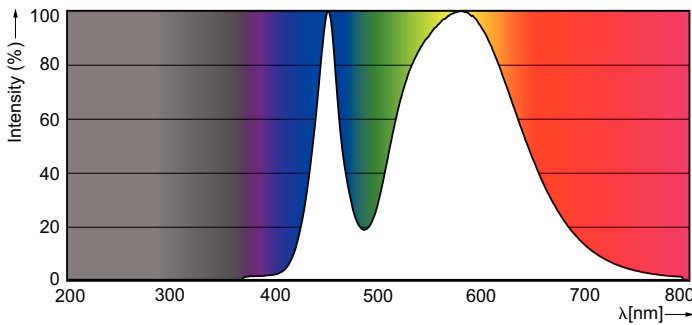

LEDtube 1200mm 16W G13 T8 740 1600lm AP C G