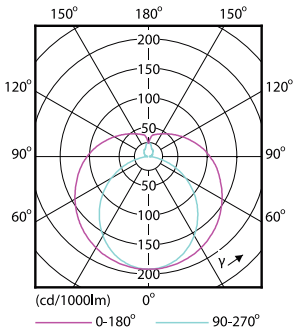

### Product data

General Information	
Cap base	G13 [ Medium Bi-Pin Fluorescent]
EU RoHS compliant	Yes
Nominal lifetime (nom.)	15000 h
Switching cycle	50,000X
Light Technical	
Colour Code	740 [ CCT of 4,000 K]
Technical Beam Angle (Nom)	240 °
Lamp Luminous Flux 25°C EL (Nom)	1600 lm
Colour Designation	Cool White (CW)
Colour Temperature, horizontal (Nom)	4000 K
Lamp Luminous Efficacy EM (Nom)	100.00 lm/W
Colour consistency	<7
Colour Rendering Index, horiz (Nom)	73
LLMF at end of nominal lifetime (nom.)	70 %
Operating and Electrical	
Input frequency	50 to 60 Hz
Power (Rated) (Nom)	16 W
Starting time (nom.)	0.5 s
Warm-up time to 60% light (nom.)	0.5 s
Power factor (nom.)	0.5

## Photometric data

LEDtube 600mm 8W 740 T8 CN I G

LEDtube 1200mm 16W 740 T8 CN I G

LEDtube 1200mm 16W G13 T8 740 1600lm AP C G