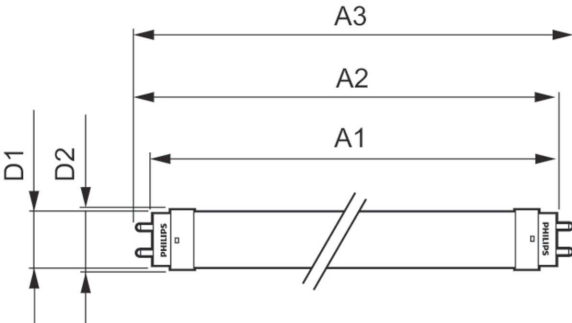

Essential LEDtube

Product Data

Full product code	871869659996900
Order product name	LEDtube 1200mm 16W 740 T8 AP I G
EAN/UPC – product	8718696599969
Order code	929001184538
SAP numerator – quantity per pack	1

Numerator – packs per outer box	20
SAP material	929001184538
SAP net weight (piece)	0.222 kg

Dimensional drawing

TLED 1200mm 4ft T8 16W-36W 4000K G13 ND

Product	D1	D2	A1	A2	A3	C	D
LEDtube 1200mm	25.68	28 mm	1198	1205	1212	1212	27.8
16W 740 T8 AP I G	mm		mm	mm	mm	mm	mm