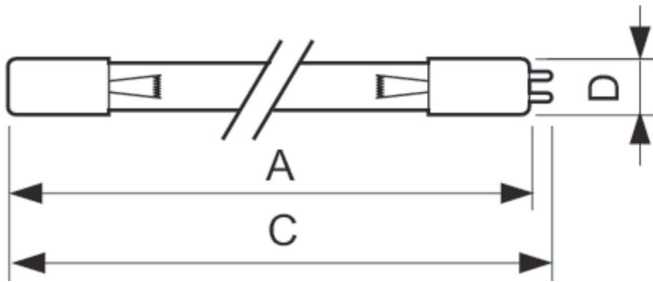

### Product data

General Information		Voltage (Nom)	
Cap base	4PINSSINGLEENDED [ 4 Pins Single Ended]	34 V	
Main application	Disinfection	Mechanical and Housing	
Useful life (nom.)	9000 h	Cap-base information	4 Pins Single Ended
System description	na [-]	Bulb shape	T16
Light Technical		Approval and Application	
Colour Code	TUV	Mercury (Hg) content (nom.)	4.4 mg
Colour Designation	- [ Not Specified]	UV	
Depreciation at useful lifetime	15 %	UV-C Radiation	2.6 W
Operating and Electrical		Product Data	
Power (Rated) (Nom)	11.5 W	Full product code	871150064382799
Lamp current (nom.)	0.4 A		

### Dimensional drawing

Product	D (max)	C (max)	A (max)
TUV 11W 4P SE UNP/32	19 mm	251.8 mm	244.1 mm

TUV 11W 4P SE