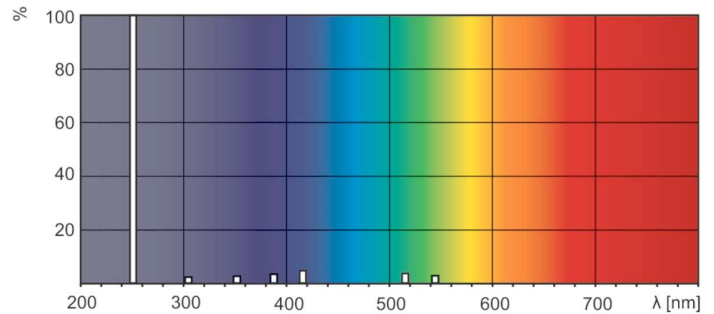

### Product data

General Information		Voltage (Nom)	
Cap base	4PINSSINGLEENDED [ 4 Pins Single Ended]	34 V	
Main application	Disinfection	Mechanical and Housing	
Useful life (nom.)	9000 h	Cap-base information	4 Pins Single Ended
System description	na [-]	Bulb shape	T16
Light Technical		Approval and Application	
Colour Code	TUV	Mercury (Hg) content (nom.)	4.4 mg
Colour Designation	- [ Not Specified]	UV	
Depreciation at useful lifetime	15 %	UV-C Radiation	2.6 W
Operating and Electrical		Product Data	
Power (Rated) (Nom)	11.5 W	Full product code	871150064382799
Lamp current (nom.)	0.4 A		

### Dimensional drawing

Product	D (max)	C (max)	A (max)
TUV 11W 4P SE UNP/32	19 mm	251.8 mm	244.1 mm

TUV 11W 4P SE

### Photometric data

XDPB\_XUTUV-Spectral power distribution B/W

XDPO\_XUTUV-Spectral power distribution Colour