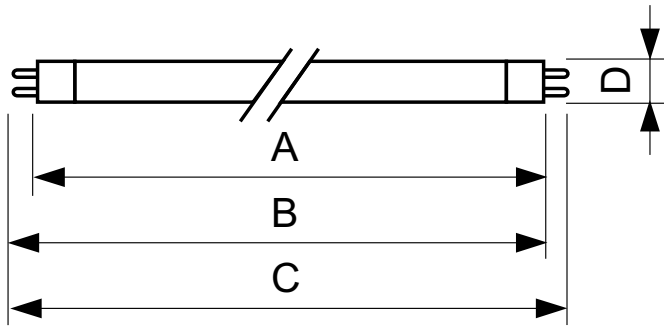

Operating and Electrical

Power (Rated) (Nom)	54 W
Lamp current (nom.)	0.460 A

Temperature

Design temperature (nom.)	30 °C
---------------------------	-------

TL5 Essential HO Super 80

Controls and Dimming	
Dimmable	Yes
Mechanical and Housing	
Bulb shape	T5 [16 mm (T5)]
Approval and Application	
Mercury (Hg) content (nom.)	2.0 mg
Energy consumption kWh/1,000 hours	54 kWh
Product Data	
Full product code	871829117838500

Order product name	TL5 Essential HO 54W/865 1SL/40
EAN/UPC – product	8718291178385
Order code	927929386540
SAP numerator – quantity per pack	1
Numerator – packs per outer box	40
SAP material	927929386540
SAP net weight (piece)	88.500 g

Dimensional drawing

Product	D (max)	A (max)	B (max)	B (min)	C (max)
TL5 Essential HO 54W/865 1SL/40	17.0 mm	1149.0 mm	1156.1 mm	1153.7 mm	1163.2 mm

TL5 Essential HO 54W/865 1SL/40

Photometric data

LDPO_TL5ESS8_ESS_865-Spectral power distribution Colour