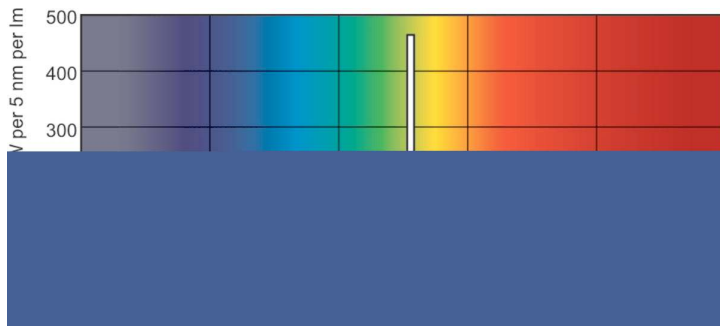

Product data

General Information	
Cap base	G5 [G5]
Life to 50% failures preheat (nom.)	20000 h
Features	HO [High Output]
LSF preheat 2,000 hours rated	98 %
LSF preheat 4,000 hours rated	97 %
LSF preheat 6,000 hours rated	95 %
LSF preheat 8,000 hours rated	93 %
LSF preheat 16,000 hours rated	70 %
LSF preheat 20,000 hours rated	50 %
Light Technical	
Colour Code	865 [CCT of 6,500 K]
Lamp Luminous Flux 25°C EL (Nom)	4700 lm
Lamp Luminous Flux (Nom)	4420 lm
Colour Designation	Cool Daylight
Luminous Efficacy (@ Max Lumen, Rated) (Nom)	87.4 lm/W
Colour Temperature, horizontal (Nom)	6500 K
Lamp Luminous Efficacy EM (Nom)	81.9 lm/W

Operating and Electrical

Power (Rated) (Nom)	54 W
Lamp current (nom.)	0.460 A

Temperature

Design temperature (nom.)	30 °C
---------------------------	-------

TL5 Essential HO Super 80

Controls and Dimming	
Dimmable	Yes
Mechanical and Housing	
Bulb shape	T5 [16 mm (T5)]
Approval and Application	
Mercury (Hg) content (nom.)	2.0 mg
Energy consumption kWh/1,000 hours	54 kWh
Product Data	
Full product code	871829117838500

Dimensional drawing

Product	D (max)	A (max)	B (max)	B (min)	C (max)
TL5 Essential HO 54W/865 1SL/40	17.0 mm	1149.0 mm	1156.1 mm	1153.7 mm	1163.2 mm

TL5 Essential HO 54W/865 1SL/40

Photometric data

LDPO_TL5ESS8_ESS_865-Spectral power distribution Colour