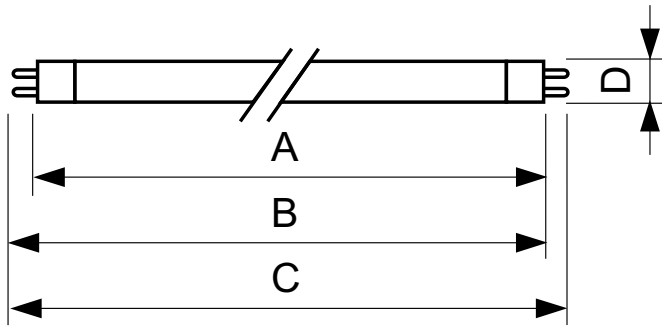

Warnings and Safety

- 20,000 hours lifetime (50% survival point, 3 hour cycle) with preheat ballast which is ENEC compliant. Lifetime performance may differ on non-ENEC compliant ballasts.

Product data

General Information		Colour Rendering Index,horiz (Max)	
Cap base	G5 [G5]	Colour Rendering Index,horiz (Min)	85
Life to 50% failures preheat (nom.)	20000 h	Colour Rendering Index,horiz (Nom)	80
LSF preheat 2,000 hours rated	98 %	LLMF 2000 h Rated	82
LSF preheat 4,000 hours rated	97 %	LLMF 4000 h Rated	94 %
LSF preheat 6,000 hours rated	95 %	LLMF 6000 h Rated	92 %
LSF preheat 8,000 hours rated	93 %	LLMF 8000 h Rated	91 %
LSF preheat 16,000 hours rated	70 %	LLMF 12000 h Rated	90 %
LSF preheat 20,000 hours rated	50 %	LLMF 16000 h Rated	88 %
		LLMF 20000 h Rated	87 %
			86 %
Light Technical		Operating and Electrical	
Colour Code	865 [CCT of 6,500 K]	Power (Rated) (Nom)	27.8 W
Lamp Luminous Flux 25°C EL (Nom)	2700 lm	Lamp current (nom.)	0.170 A
Lamp Luminous Flux (Nom)	2600 lm		
Colour Designation	Cool Daylight	Temperature	
Luminous Efficacy (@ Max Lumen, Rated) (Nom)	97 lm/W	Design temperature (nom.)	30 °C
Colour Temperature, horizontal (Nom)	6500 K		
Lamp Luminous Efficacy EM (Nom)	94 lm/W		

TL5 Essential HE Super 80

Controls and Dimming	
Dimmable	No
Mechanical and Housing	
Bulb shape	T5 [16 mm (T5)]
Approval and Application	
Mercury (Hg) content (nom.)	2.0 mg
Energy consumption kWh/1,000 hours	31 kWh
Product Data	
Full product code	871150057047555

Order product name	TL5 Essential 28W/865 1SL/40
EAN/UPC – product	8711500570475
Order code	927926786558
SAP numerator – quantity per pack	1
Numerator – packs per outer box	40
SAP material	927926786558
SAP net weight (piece)	88.500 g

Dimensional drawing

TL5 ESS 28W/865

Product	D (max)	A (max)	B (max)	B (min)	C (max)
TL5 Essential 28W/865 1SL/40	17.0 mm	1149.0 mm	1156.1 mm	1153.7 mm	1163.2 mm

Photometric data

LDPO_TL5ESS8_ESS_865-Spectral power distribution Colour