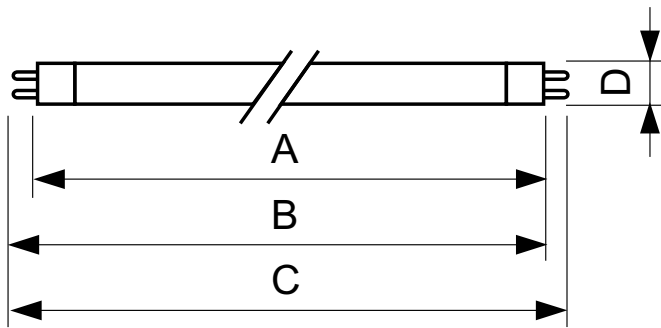

Warnings and Safety

- 20,000 hours lifetime (50% survival point, 3 hour cycle) with preheat ballast which is ENEC compliant. Lifetime performance may differ on non-ENEC compliant ballasts.

Product data

General information		Operating and electrical	
Cap base	G5 [G5]	Colour Rendering Index,horiz (Max)	85
Life to 50% failures preheat (nom.)	20000 h	Colour Rendering Index,horiz (Min)	80
LSF preheat 2,000 hours rated	98 %	Colour Rendering Index,horiz (Nom)	82
LSF preheat 4,000 hours rated	97 %	LLMF 2000 h Rated	94 %
LSF preheat 6,000 hours rated	95 %	LLMF 4000 h Rated	92 %
LSF preheat 8,000 hours rated	93 %	LLMF 6000 h Rated	91 %
LSF preheat 16,000 hours rated	70 %	LLMF 8000 h Rated	90 %
LSF preheat 20,000 hours rated	50 %	LLMF 12000 h Rated	88 %
		LLMF 16000 h Rated	87 %
		LLMF 20000 h Rated	86 %
Light technical		Temperature	
Colour Code	840 [CCT of 4,000 K]	Power (Rated) (Nom)	27.8 W
Lamp Luminous Flux 25°C EL (Nom)	2900 lm	Lamp current (nom.)	0.170 A
Lamp Luminous Flux (Nom)	2600 lm		
Colour Designation	Cool White (CW)		
Luminous Efficacy (@ Max Lumen, Rated) (Nom)	104 lm/W		
Colour Temperature, horizontal (Nom)	4000 K		
Lamp Luminous Efficacy EM (Nom)	94 lm/W		

TL5 Essential HE Super 80

Controls and dimming	
Dimmable	No
Mechanical and housing	
Bulb shape	T5 [16 mm (T5)]
Approval and application	
Mercury (Hg) content (nom.)	2.0 mg
Energy consumption kWh/1,000 hours	31 kWh
Product data	
Full product code	871150057045155

Order product name	TL5 Essential 28W/840 1SL/40
EAN/UPC – product	8711500570451
Order code	927926784058
SAP numerator – quantity per pack	1
Numerator – packs per outer box	40
SAP material	927926784058
Copy Net Weight (Piece)	88.500 g

Dimensional drawing

Product	D (max)	A (max)	B (max)	B (min)	C (max)
TL5 Essential 28W/840 1SL/40	17.0 mm	1149.0 mm	1156.1 mm	1153.7 mm	1163.2 mm

TL5 Essential 28W/840 1SL/40

Photometric data

LDPO_TL5ESS8_ESS_840-Spectral power distribution Colour