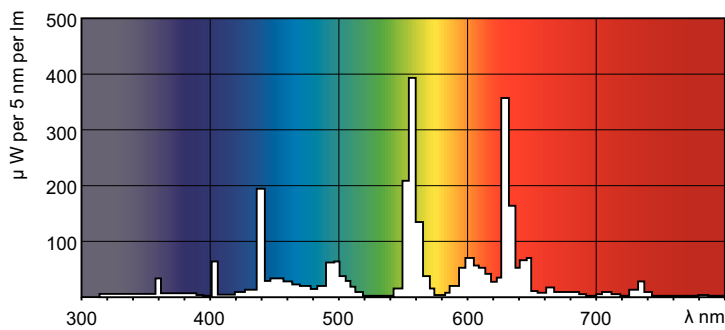

Warnings and Safety

- 20,000 hours lifetime (50% survival point, 3 hour cycle) with preheat ballast which is ENEC compliant. Lifetime performance may differ on non-ENEC compliant ballasts.

Product data

General information		Operating and electrical	
Cap base	G5 [G5]	Colour Rendering Index,horiz (Max)	85
Life to 50% failures preheat (nom.)	20000 h	Colour Rendering Index,horiz (Min)	80
LSF preheat 2,000 hours rated	98 %	Colour Rendering Index,horiz (Nom)	82
LSF preheat 4,000 hours rated	97 %	LLMF 2000 h Rated	94 %
LSF preheat 6,000 hours rated	95 %	LLMF 4000 h Rated	92 %
LSF preheat 8,000 hours rated	93 %	LLMF 6000 h Rated	91 %
LSF preheat 16,000 hours rated	70 %	LLMF 8000 h Rated	90 %
LSF preheat 20,000 hours rated	50 %	LLMF 12000 h Rated	88 %
		LLMF 16000 h Rated	87 %
		LLMF 20000 h Rated	86 %
Light technical		Temperature	
Colour Code	840 [CCT of 4,000 K]	Power (Rated) (Nom)	27.8 W
Lamp Luminous Flux 25°C EL (Nom)	2900 lm	Lamp current (nom.)	0.170 A
Lamp Luminous Flux (Nom)	2600 lm		
Colour Designation	Cool White (CW)		
Luminous Efficacy (@ Max Lumen, Rated) (Nom)	104 lm/W		
Colour Temperature, horizontal (Nom)	4000 K		
Lamp Luminous Efficacy EM (Nom)	94 lm/W		

TL5 Essential HE Super 80

Controls and dimming	
Dimmable	No
Mechanical and housing	
Bulb shape	T5 [16 mm (T5)]
Approval and application	
Mercury (Hg) content (nom.)	2.0 mg
Energy consumption kWh/1,000 hours	31 kWh
Product data	
Full product code	871150057045155

Dimensional drawing

Product	D (max)	A (max)	B (max)	B (min)	C (max)
TL5 Essential 28W/840 1SL/40	17.0 mm	1149.0 mm	1156.1 mm	1153.7 mm	1163.2 mm

TL5 Essential 28W/840 1SL/40

Photometric data

LDPO_TL5ESS8_ESS_840-Spectral power distribution Colour