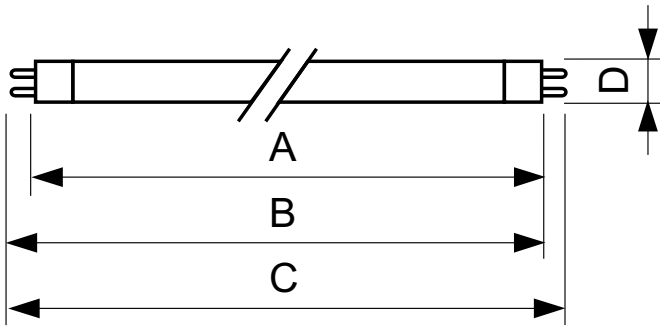

### Product data

General information		Colour Rendering Index,horiz (Max)	
Cap base	G5 [ G5]	Colour Rendering Index,horiz (Min)	85
Life to 50% failures preheat (nom.)	20000 h	Colour Rendering Index,horiz (Nom)	80
LSF preheat 2,000 hours rated	98 %	LLMF 2000 h Rated	82
LSF preheat 4,000 hours rated	97 %	LLMF 4000 h Rated	94 %
LSF preheat 6,000 hours rated	95 %	LLMF 6000 h Rated	92 %
LSF preheat 8,000 hours rated	93 %	LLMF 8000 h Rated	91 %
LSF preheat 16,000 hours rated	70 %	LLMF 12000 h Rated	90 %
LSF preheat 20,000 hours rated	50 %	LLMF 16000 h Rated	88 %
		LLMF 20000 h Rated	87 %
			86 %
Light technical		Operating and electrical	
Colour Code	830 [ CCT of 3,000 K]	Power (Rated) (Nom)	27.8 W
Lamp Luminous Flux 25°C EL (Nom)	2900 lm	Lamp current (nom.)	0.170 A
Lamp Luminous Flux (Nom)	2600 lm		
Colour Designation	Warm white (WW)	Temperature	
Luminous Efficacy (@ Max Lumen, Rated) (Nom)	104 lm/W	Design temperature (nom.)	30 °C
Colour Temperature, horizontal (Nom)	3000 K		
Lamp Luminous Efficacy EM (Nom)	94 lm/W		

# TL5 Essential HE Super 80

Controls and dimming	
Dimmable	No
Mechanical and housing	
Bulb shape	T5 [ 16 mm (T5)]
Approval and application	
Mercury (Hg) content (nom.)	2.0 mg
Energy consumption kWh/1,000 hours	31 kWh
Product data	
Full product code	871150057043755

## Dimensional drawing

Product	D (max)	A (max)	B (max)	B (min)	C (max)
TL5 Essential 28W/830 1SL/40	17.0 mm	1149.0 mm	1156.1 mm	1153.7 mm	1163.2 mm

TL5 Essential 28W/830 1SL/40