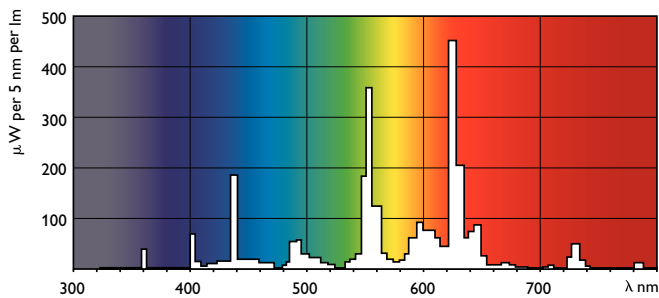

Photometric data

LDPO_TL5ESS8_ESS_830-Spectral power distribution Colour