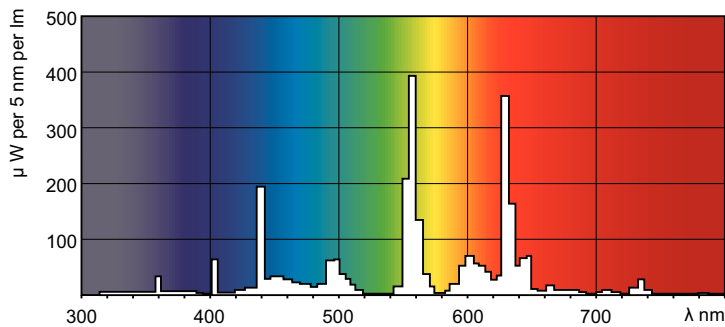

TL5 Essential HE Super 80

Controls and dimming	
Dimmable	No
Mechanical and housing	
Bulb shape	T5 [16 mm (T5)]
Approval and application	
Mercury (Hg) content (nom.)	2.0 mg
Product data	
Full product code	871150057039055

Order product name	TL5 Essential 21W/840 1SL/40
EAN/UPC – product	8711500570390
Order code	927926484058
SAP numerator – quantity per pack	1
Numerator – packs per outer box	40
SAP material	927926484058
Copy Net Weight (Piece)	69.500 g

Dimensional drawing

Product	D (max)	A (max)	B (max)	B (min)	C (max)
TL5 Essential 21W/840 1SL/40	17.0 mm	849.0 mm	856.1 mm	853.7 mm	863.2 mm

TL5 Essential 21W/840 1SL/40

Photometric data

LDPO_TL5ESS8_ESS_840-Spectral power distribution Colour