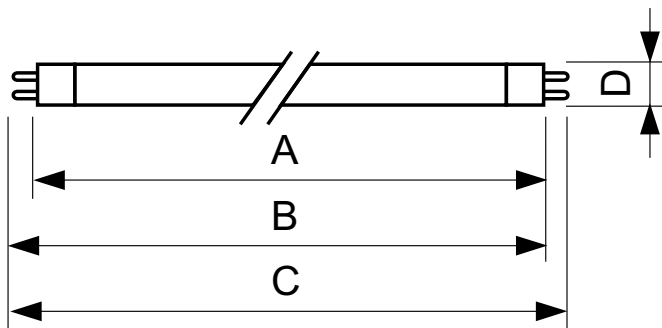

TL5 Essential HE Super 80

Controls and dimming	
Dimmable	No
Mechanical and housing	
Bulb shape	T5 [16 mm (T5)]
Approval and application	
Mercury (Hg) content (nom.)	2.0 mg
Product data	
Full product code	871150057039055

Order product name	TL5 Essential 21W/840 1SL/40
EAN/UPC – product	8711500570390
Order code	927926484058
SAP numerator – quantity per pack	1
Numerator – packs per outer box	40
SAP material	927926484058
Copy Net Weight (Piece)	69.500 g

Dimensional drawing

Product	D (max)	A (max)	B (max)	B (min)	C (max)
TL5 Essential 21W/840 1SL/40	17.0 mm	849.0 mm	856.1 mm	853.7 mm	863.2 mm

TL5 Essential 21W/840 1SL/40

Photometric data

LDPO_TL5ESS8_ESS_840-Spectral power distribution Colour