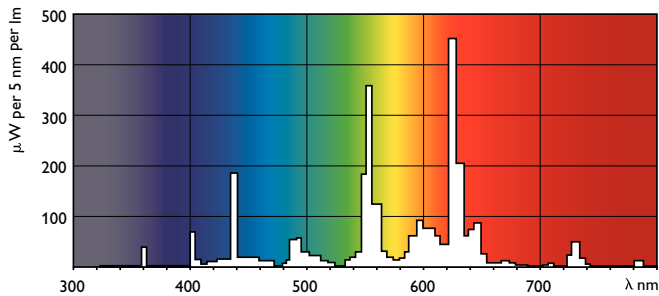

Warnings and Safety

- 20,000 hours lifetime (50% survival point, 3 hour cycle) with preheat ballast which is ENEC compliant. Lifetime performance may differ on non-ENEC compliant ballasts.

Product data

General Information	
Cap base	G5 [G5]
Life to 50% failures preheat (nom.)	20000 h
LSF preheat 2,000 hours rated	98 %
LSF preheat 4,000 hours rated	97 %
LSF preheat 6,000 hours rated	95 %
LSF preheat 8,000 hours rated	93 %
LSF preheat 16,000 hours rated	70 %
LSF preheat 20,000 hours rated	50 %
Light Technical	
Colour Code	830 [CCT of 3,000 K]
Lamp Luminous Flux 25°C EL (Nom)	2100 lm
Lamp Luminous Flux (Nom)	1950 lm
Colour Designation	Warm white (WW)
Luminous Efficacy (@ Max Lumen, Rated) (Nom)	101 lm/W
Colour Temperature, horizontal (Nom)	3000 K
Lamp Luminous Efficacy EM (Nom)	94 lm/W

Colour Rendering Index,horiz (Max)	85
Colour Rendering Index,horiz (Min)	80
Colour Rendering Index,horiz (Nom)	82
LLMF 2000 h Rated	94 %
LLMF 4000 h Rated	92 %
LLMF 6000 h Rated	91 %
LLMF 8000 h Rated	90 %
LLMF 12000 h Rated	88 %
LLMF 16000 h Rated	87 %
LLMF 20000 h Rated	86 %
Operating and Electrical	
Power (Rated) (Nom)	20.8 W
Lamp current (nom.)	0.170 A
Temperature	
Design temperature (nom.)	30 °C

TL5 Essential HE Super 80

Controls and Dimming

Dimmable	No
----------	----

Mechanical and Housing

Bulb shape	T5 [16 mm (T5)]
------------	------------------

Approval and Application

Mercury (Hg) content (nom.)	2.0 mg
Energy consumption kWh/1,000 hours	23 kWh

Dimensional drawing

TL5 ESS 21W/830

Product	D (max)	A (max)	B (max)	B (min)	C (max)
TL5 Essential 21W/830 1SL/40	17.0 mm	849.0 mm	856.1 mm	853.7 mm	863.2 mm

Photometric data

LDPO_TL5ESS8_ESS_830-Spectral power distribution Colour