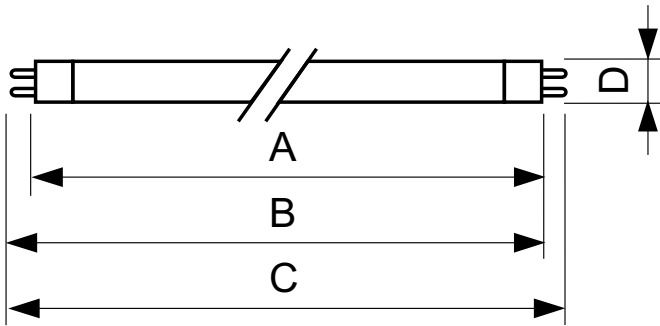

TL5 Essential HE Super 80

Controls and Dimming

Dimmable	No
----------	----

Mechanical and Housing

Bulb shape	T5 [16 mm (T5)]
------------	------------------

Approval and Application

Mercury (Hg) content (nom.)	2.0 mg
Energy consumption kWh/1,000 hours	23 kWh

Product Data

Full product code	871150057037655
-------------------	-----------------

Order product name	TL5 Essential 21W/830 1SL/40
EAN/UPC – product	8711500570376
Order code	927926483058
SAP numerator – quantity per pack	1
Numerator – packs per outer box	40
SAP material	927926483058
SAP net weight (piece)	69.500 g

Dimensional drawing

TL5 ESS 21W/830

Product	D (max)	A (max)	B (max)	B (min)	C (max)
TL5 Essential 21W/830 1SL/40	17.0 mm	849.0 mm	856.1 mm	853.7 mm	863.2 mm

Photometric data

LDPO_TL5ESS8_ESS_830-Spectral power distribution Colour