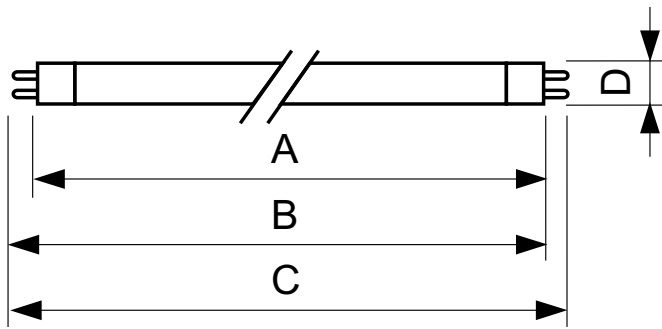

## Product Data

Full product code	871150057035255
-------------------	-----------------

Order product name	TL5 Essential 14W/865 1SL/40
EAN/UPC – product	8711500570352
Order code	927925986558
SAP numerator – quantity per pack	1
Numerator – packs per outer box	40
SAP material	927925986558
SAP net weight (piece)	47.500 g

## Dimensional drawing

TL5 ESS 14W/865

Product	D (max)	A (max)	B (max)	B (min)	C (max)
TL5 Essential 14W/865 1SL/40	17.0 mm	549.0 mm	556.1 mm	553.7 mm	563.2 mm