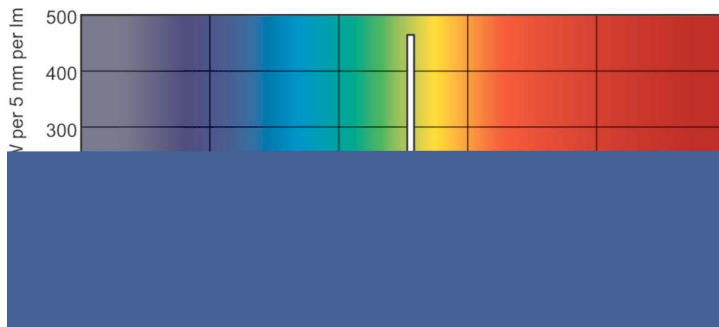

Photometric data

LDPO_TL5ESS8_ESS_865-Spectral power distribution Colour