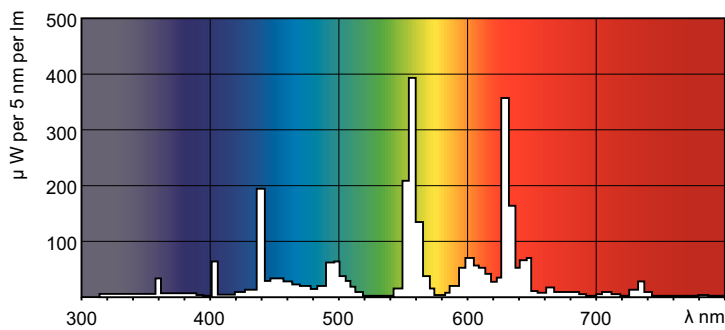

Warnings and Safety

- 20,000 hours lifetime (50% survival point, 3 hour cycle) with preheat ballast which is ENEC compliant. Lifetime performance may differ on non-ENEC compliant ballasts.

Product data

General Information	
Cap base	G5 [G5]
Life to 50% failures preheat (nom.)	20000 h
LSF preheat 2,000 hours rated	98 %
LSF preheat 4,000 hours rated	97 %
LSF preheat 6,000 hours rated	95 %
LSF preheat 8,000 hours rated	93 %
LSF preheat 16,000 hours rated	70 %
LSF preheat 20,000 hours rated	50 %
Light Technical	
Colour Code	840 [CCT of 4,000 K]
Lamp Luminous Flux 25°C EL (Nom)	1350 lm
Lamp Luminous Flux (Nom)	1260 lm
Colour Designation	Cool White (CW)
Luminous Efficacy (@ Max Lumen, Rated) (Nom)	96 lm/W
Colour Temperature, horizontal (Nom)	4000 K
Lamp Luminous Efficacy EM (Nom)	88 lm/W

TL5 Essential HE Super 80

Controls and Dimming	
Dimmable	No
Mechanical and Housing	
Bulb shape	T5 [16 mm (T5)]
Approval and Application	
Mercury (Hg) content (nom.)	2.0 mg
Energy consumption kWh/1,000 hours	15 kWh
Product Data	
Full product code	871150057033855

Dimensional drawing

Product	D (max)	A (max)	B (max)	B (min)	C (max)
TL5 Essential 14W/840 1SL/40	17.0 mm	549.0 mm	556.1 mm	553.7 mm	563.2 mm

TL5 Essential 14W/840 1SL/40

Photometric data

LDPO_TL5ESS8_ESS_840-Spectral power distribution Colour