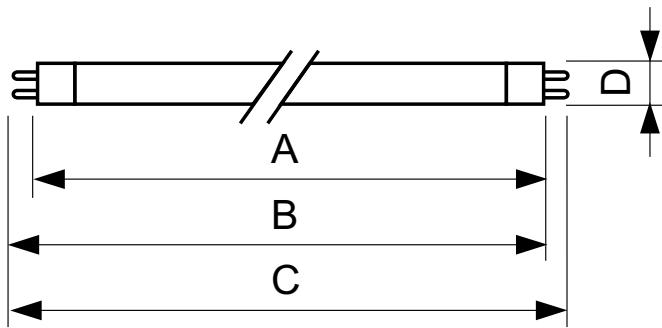

Warnings and Safety

- 20,000 hours lifetime (50% survival point, 3 hour cycle) with preheat ballast which is ENEC compliant. Lifetime performance may differ on non-ENEC compliant ballasts.

Product data

General Information	
Cap base	G5 [G5]
Life to 50% failures preheat (nom.)	20000 h
LSF preheat 2,000 hours rated	98 %
LSF preheat 4,000 hours rated	97 %
LSF preheat 6,000 hours rated	95 %
LSF preheat 8,000 hours rated	93 %
LSF preheat 16,000 hours rated	70 %
LSF preheat 20,000 hours rated	50 %
Light Technical	
Colour Code	840 [CCT of 4,000 K]
Lamp Luminous Flux 25°C EL (Nom)	1350 lm
Lamp Luminous Flux (Nom)	1260 lm
Colour Designation	Cool White (CW)
Luminous Efficacy (@ Max Lumen, Rated) (Nom)	96 lm/W
Colour Temperature, horizontal (Nom)	4000 K
Lamp Luminous Efficacy EM (Nom)	88 lm/W

TL5 Essential HE Super 80

Controls and Dimming	
Dimmable	No
Mechanical and Housing	
Bulb shape	T5 [16 mm (T5)]
Approval and Application	
Mercury (Hg) content (nom.)	2.0 mg
Energy consumption kWh/1,000 hours	15 kWh
Product Data	
Full product code	871150057033855

Dimensional drawing

Product	D (max)	A (max)	B (max)	B (min)	C (max)
TL5 Essential 14W/840 1SL/40	17.0 mm	549.0 mm	556.1 mm	553.7 mm	563.2 mm

TL5 Essential 14W/840 1SL/40

Photometric data

LDPO_TL5ESS8_ESS_840-Spectral power distribution Colour