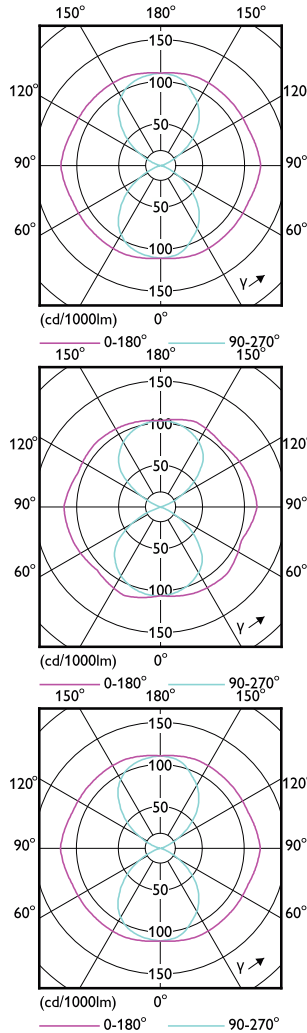

Order Code	Full Product Name	Input Frequency	Line Frequency	Power Consumption	Wattage Equivalent
	112-68W E40 730				
929002007702	TForce LED Road 120-68W E40 740	50 Hz	50 Hz	68 W	100 W

Temperature

Order Code	Full Product Name	T-Case Maximum (Nom)
929001999402	TForce LED Road 40-25W E27 730	95 °C
929001999502	TForce LED Road 42-25W E27 740	95 °C
929002007402	TForce LED Road 84-55W E40 730	97 °C
929002007502	TForce LED Road 90-55W E40 740	97 °C
929002068708	TForce LED Road 55W E40 740 MV	97 °C

Order Code	Full Product Name	T-Case Maximum (Nom)
929001898502	TForce LED Road 60-35W E27 740	95 °C
929002221708	TForce LED Road 35W E27 730 MV	95 °C
929002007602	TForce LED Road 112-68W E40 730	103 °C
929002007702	TForce LED Road 120-68W E40 740	103 °C

Approval and Application

Order Code	Full Product Name	Energy Consumption kWh/1000 h
929001999402	TForce LED Road 40-25W E27 730	25 kWh
929001999502	TForce LED Road 42-25W E27 740	25 kWh
929002007402	TForce LED Road 84-55W E40 730	55 kWh
929002007502	TForce LED Road 90-55W E40 740	55 kWh
929002068708	TForce LED Road 55W E40 740 MV	55 kWh
929001898502	TForce LED Road 60-35W E27 740	35 kWh
929002221708	TForce LED Road 35W E27 730 MV	35 kWh
929002007602	TForce LED Road 112-68W E40 730	68 kWh
929002007702	TForce LED Road 120-68W E40 740	68 kWh