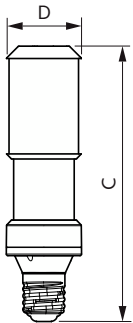

Versions

Trueforce LED E27

LEDTrueForce E40 68W

Dimensional drawing

Product	D	C
TForce LED Road 112-68W E40 730	71 mm	262 mm
TForce LED Road 120-68W E40 740	71 mm	262 mm
TForce LED Road 55W E40 740 MV	71 mm	262 mm
TForce LED Road 84-55W E40 730	71 mm	262 mm
TForce LED Road 90-55W E40 740	71 mm	262 mm