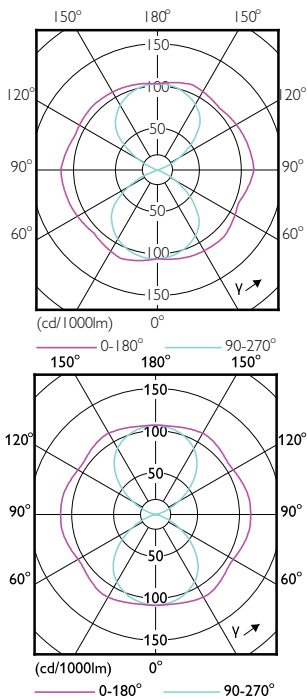

Order Code	Full Product Name	Input Frequency	Line Frequency	Power Consumption	Wattage Equivalent
	112-68W E40 730				
929002007702	TForce LED Road 120-68W E40 740	50 Hz	50 Hz	68 W	100 W

Temperature

Order Code	Full Product Name	T-Case Maximum (Nom)
929001999402	TForce LED Road 40-25W E27 730	95 °C
929001999502	TForce LED Road 42-25W E27 740	95 °C
929002007402	TForce LED Road 84-55W E40 730	97 °C
929002007502	TForce LED Road 90-55W E40 740	97 °C
929002068708	TForce LED Road 55W E40 740 MV	97 °C

Order Code	Full Product Name	T-Case Maximum (Nom)
929001898502	TForce LED Road 60-35W E27 740	95 °C
929002221708	TForce LED Road 35W E27 730 MV	95 °C
929002007602	TForce LED Road 112-68W E40 730	103 °C
929002007702	TForce LED Road 120-68W E40 740	103 °C

Approval and Application

Order Code	Full Product Name	Energy Consumption kWh/1000 h
929001999402	TForce LED Road 40-25W E27 730	25 kWh
929001999502	TForce LED Road 42-25W E27 740	25 kWh
929002007402	TForce LED Road 84-55W E40 730	55 kWh
929002007502	TForce LED Road 90-55W E40 740	55 kWh
929002068708	TForce LED Road 55W E40 740 MV	55 kWh
929001898502	TForce LED Road 60-35W E27 740	35 kWh
929002221708	TForce LED Road 35W E27 730 MV	35 kWh
929002007602	TForce LED Road 112-68W E40 730	68 kWh
929002007702	TForce LED Road 120-68W E40 740	68 kWh