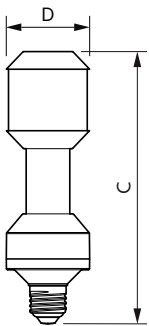

Versions

Trueforce LED E27

LEDTrueForce E40 68W

Dimensional drawing

Product	D	C
TForce LED Road 112-68W E40 730	71 mm	262 mm
TForce LED Road 120-68W E40 740	71 mm	262 mm
TForce LED Road 55W E40 740 MV	71 mm	262 mm
TForce LED Road 84-55W E40 730	71 mm	262 mm
TForce LED Road 90-55W E40 740	71 mm	262 mm