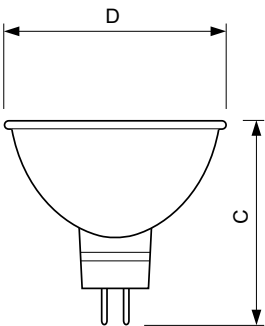

Application

- Shops, hotels and restaurants

Essential LV MR16

Versions

GU5.3

Dimensional drawing

Product	D (max)	C (max)
Ess MR16 50W GU5.3 12V 36D 1CT/10X5F	51 mm	46 mm
Ess MR16 50W GU5.3 12V 36D ON 1CT/10X5F	50.7 mm	46 mm
Ess MR16 20W GU5.3 12V 36D 1CT/10X5F	51 mm	46 mm