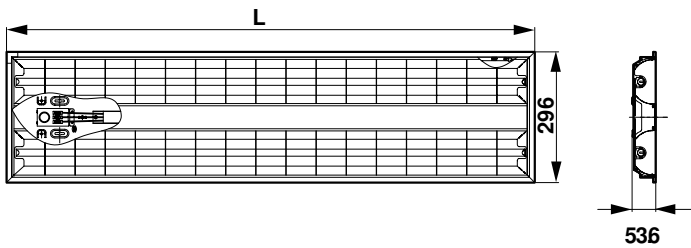

Features

- Super slim ergonomic design
- High quality aluminum glossy reflectors and matt rippled louvers for optimum brightness and less glare
- Its trendy PMMA panel with patented 't Radiance' concept renders subtle luminescence suitable for various interiors
- Easy access terminal enables top-connection without detaching louvers, easing installation and maintenance

Application

- General office spaces
- Recreational areas
- Public buildings
- Departmental stores

TBS288/299 Commodity Office

Versions

Commodity Office TBS299
recessed luminaire

Dimensional drawing

Product	L
TBS299 3xTL5-14W EBE M2	610 mm